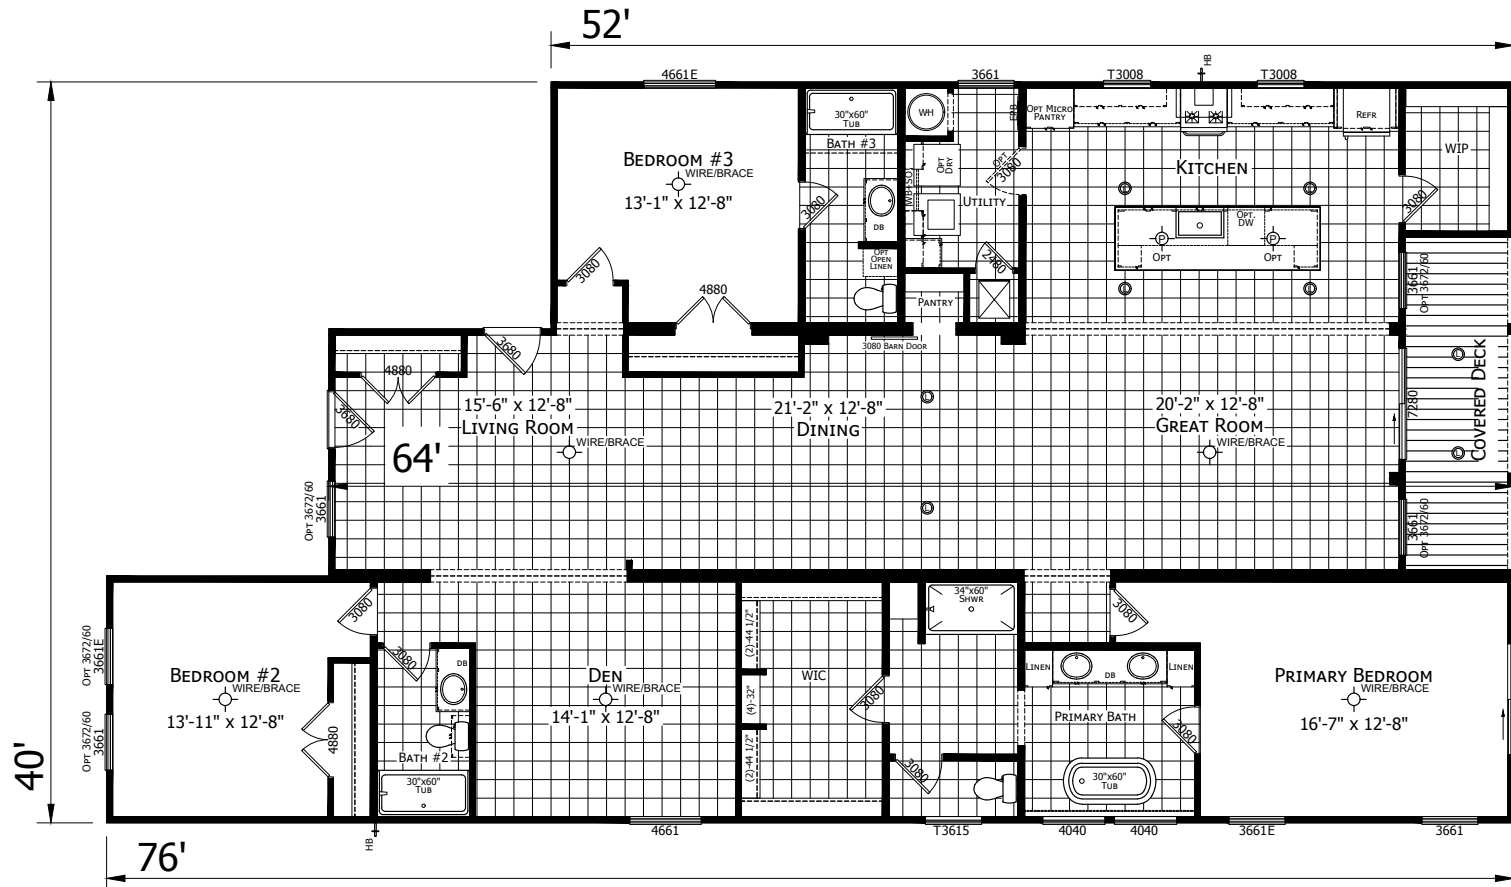

# Adel

Genesis Series

2,454 SQ. FT. (Approximate) 3 Bedroom, 3 Bath

Last Updated: 9-11-24

**CHAMPION HOMES CENTER**  
3401 W. Corsicana Hwy  
Athens, Texas 75751

**FactoryExpoDirect.net | 1-800-218-5309**

**IMPORTANT:** Champion Homes reserves the right to modify, cancel or substitute products or features of this event at any time without prior notice or obligation. Pictures and other promotional materials are representative and may depict or contain floor plans, square footages, elevations, options, upgrades, extra design features, decorations, floor coverings, specialty light fixtures, custom paint and wall coverings, window treatments, landscaping, sound and alarm systems, furnishings, appliances, and other designer/decorator features and amenities that are not included as part of the home and/or may not be available at all locations. Home, pricing and community information is subject to change, and homes to prior sale, at any time without notice or obligation. ©2020 Champion Homes. All rights reserved.