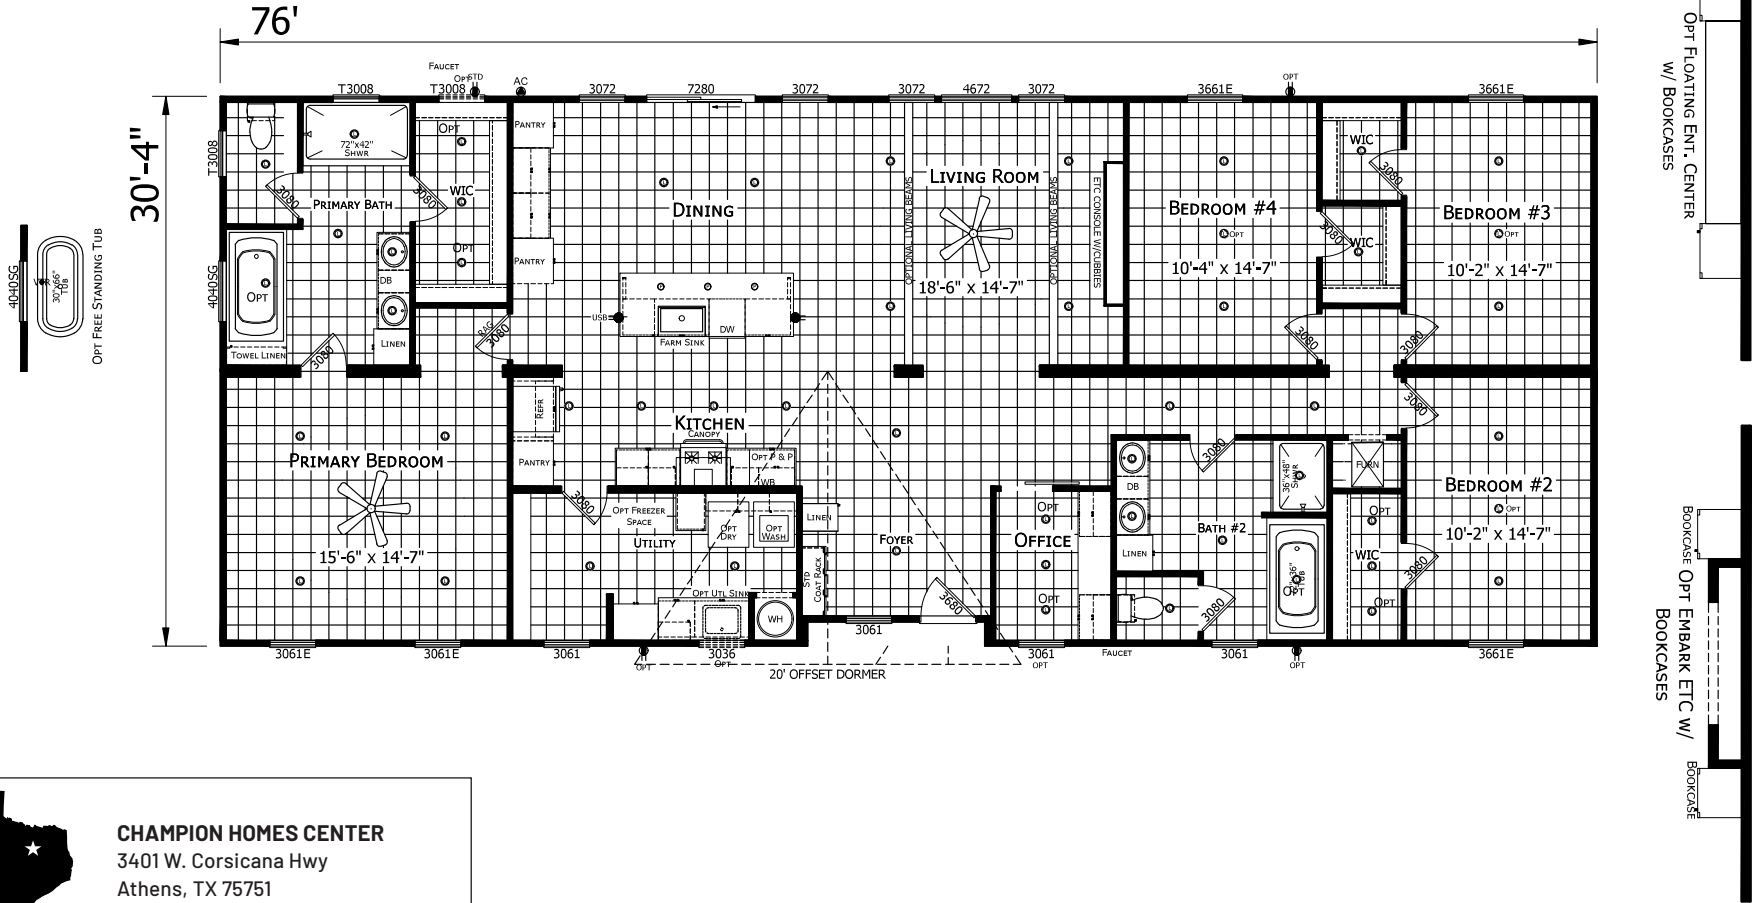

# Allons

Homestead Series - Multi-Section

2,305 SQ. FT. (Approximate) 4 Bedroom, 2 Bath

Last Updated: 5-26-26

**CHAMPION HOMES CENTER**  
 3401 W. Corsicana Hwy  
 Athens, TX 75751

**FactoryExpoDirect.net | 1-800-218-5309**