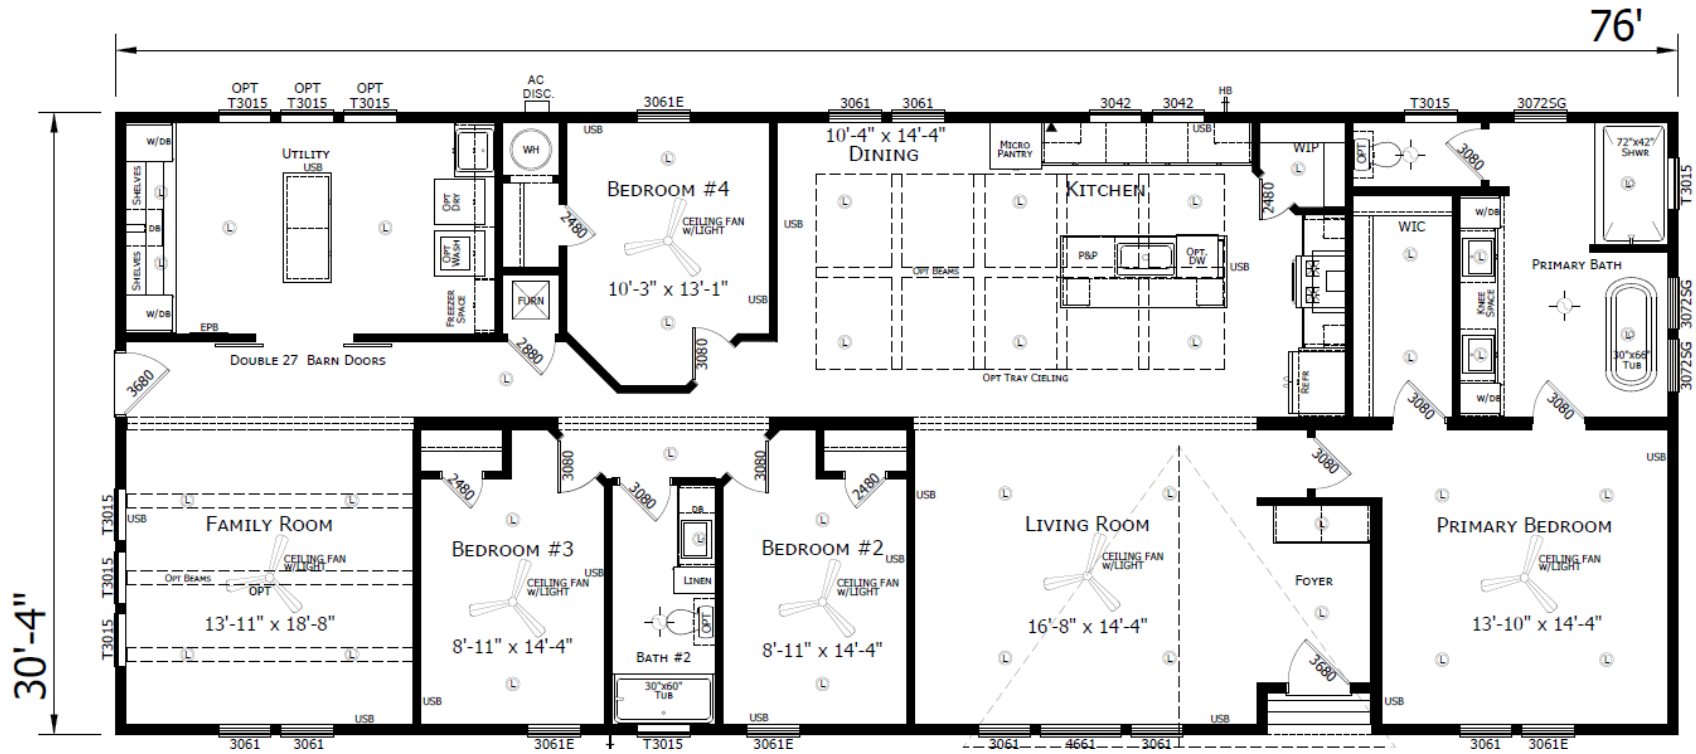

# Arriago

Innovation Series - Multi Section

2,305 SQ. FT. (Approximate) 4 Bedroom, 2 Bath

Last Updated: 4-9-26

**CHAMPION HOMES CENTER**  
3401 W. Corsicana Hwy  
Athens, Texas 75751

**FactoryExpoDirect.net | 1-800-218-5309**