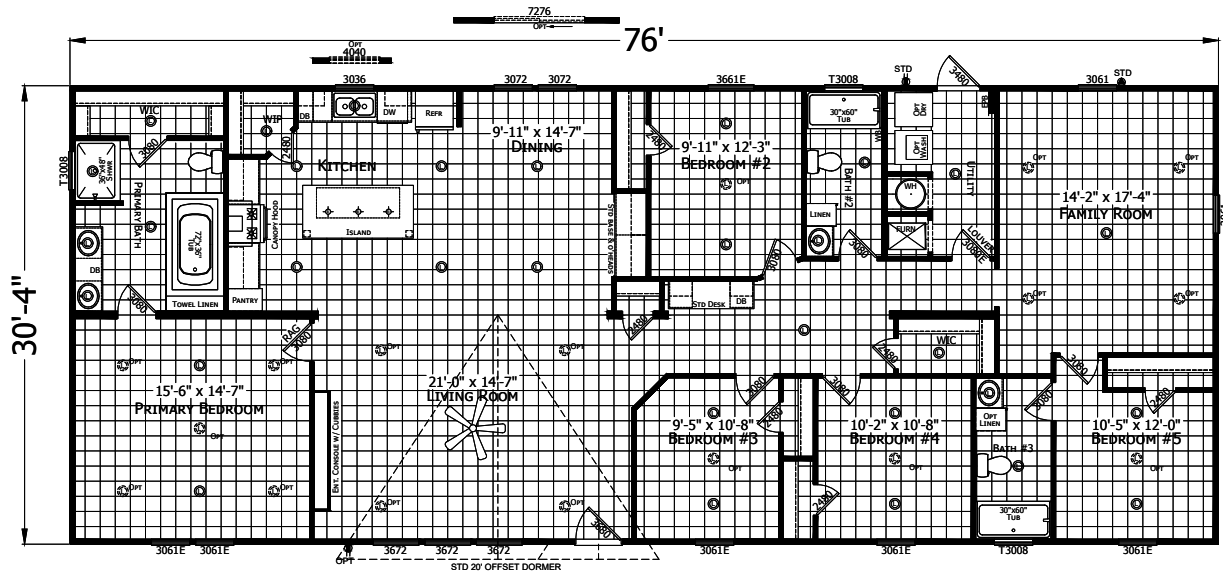

# Bailey

Redman New Moon Series - Multi-Section

2305 SQ. FT. (Approximate) 5 Bedroom, 3 Bath

Last Updated: 1-14-25

**CHAMPION HOMES CENTER**  
3401 W. Corsicana Hwy  
Athens, TX 75751

**FactoryExpoDirect.net | 1-800-218-5309**