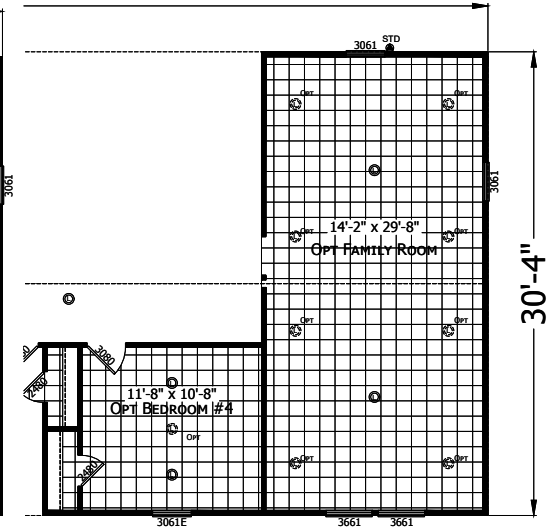

# Bailey

Redman New Moon Series - Multi-Section

2305 SQ. FT. (Approximate) 5 Bedroom, 3 Bath

Last Updated: 1-14-25

**CHAMPION HOMES CENTER**  
3401 W. Corsicana Hwy  
Athens, TX 75751

**FactoryExpoDirect.net | 1-800-218-5309**