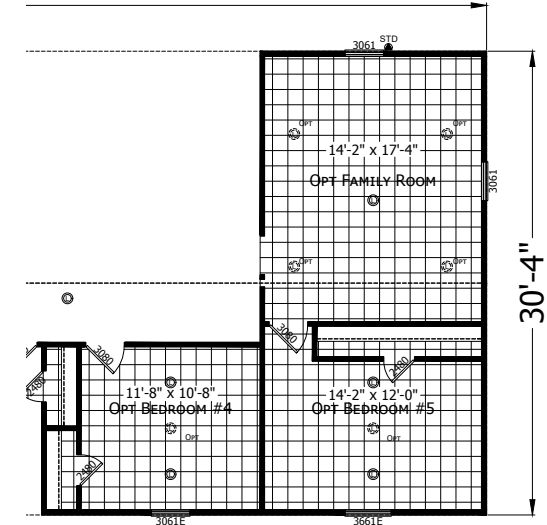

# Bailey

Redman New Moon Series - Multi-Section

2305 SQ. FT. (Approximate) 5 Bedroom, 3 Bath

Last Updated: 1-14-25

**CHAMPION HOMES CENTER**  
3401 W. Corsicana Hwy  
Athens, TX 75751

**FactoryExpoDirect.net | 1-800-218-5309**