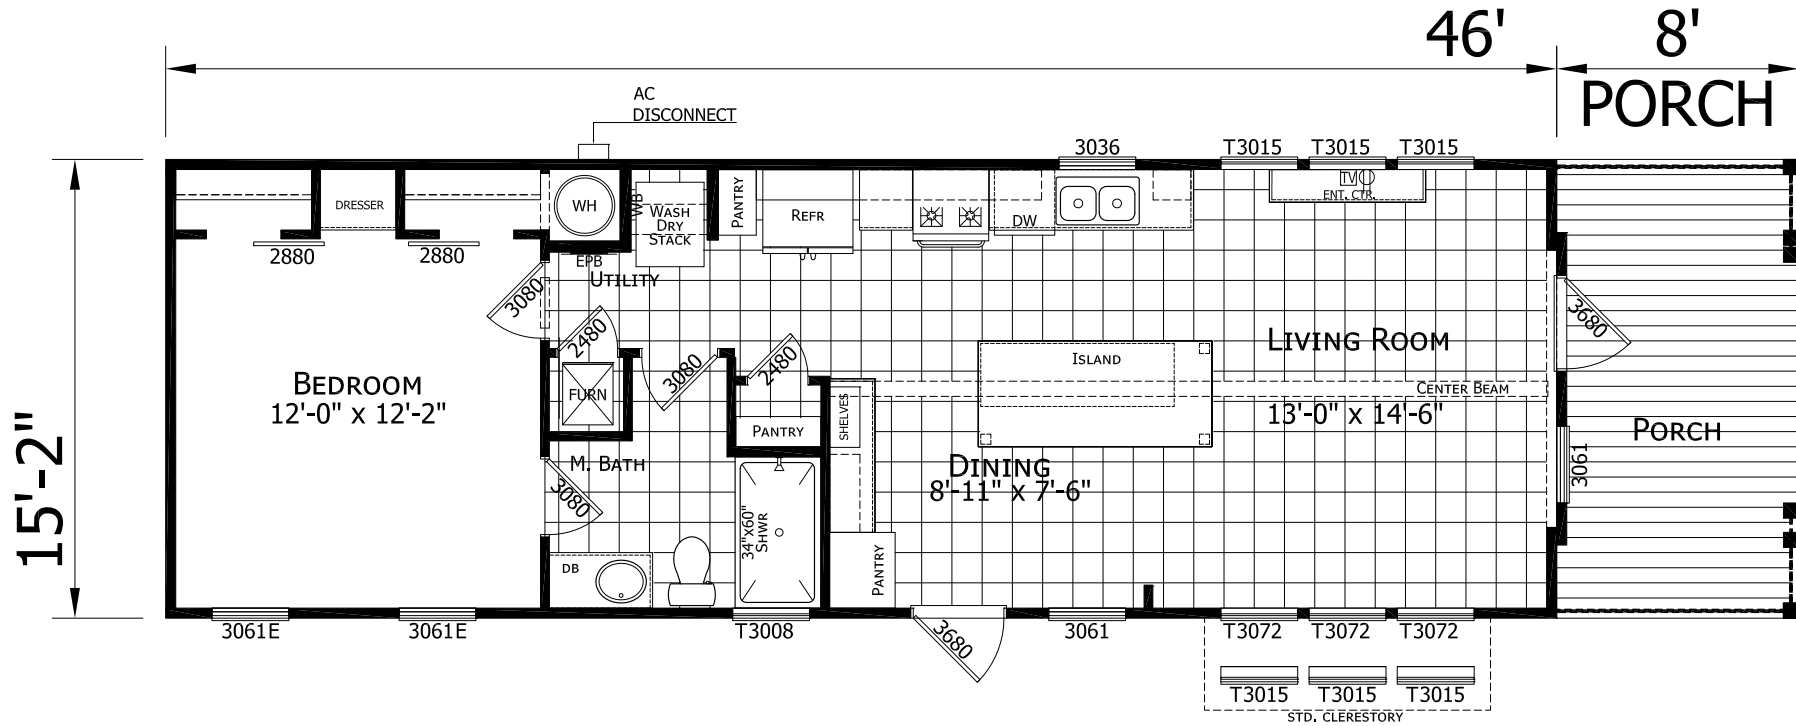

Bayard

Diamond Series

698 SQ. FT. (Approximate) 1 Bedroom, 1 Bath

Last Updated: 11-22-24

CHAMPION HOMES CENTER
3401 W. Corsicana Hwy
Athens, TX 75751

FactoryExpoDirect.net | 1-800-218-5309

IMPORTANT: Champion Homes reserves the right to modify, cancel or substitute products or features of this event at any time without prior notice or obligation. Pictures and other promotional materials are representative and may depict or contain floor plans, square footages, elevations, options, upgrades, extra design features, decorations, floor coverings, specialty light fixtures, custom paint and wall coverings, window treatments, landscaping, sound and alarm systems, furnishings, appliances, and other designer/decorator features and amenities that are not included as part of the home and/or may not be available at all locations. Home, pricing and community information is subject to change, and homes to prior sale, at any time without notice or obligation. ©2020 Champion Homes. All rights reserved.