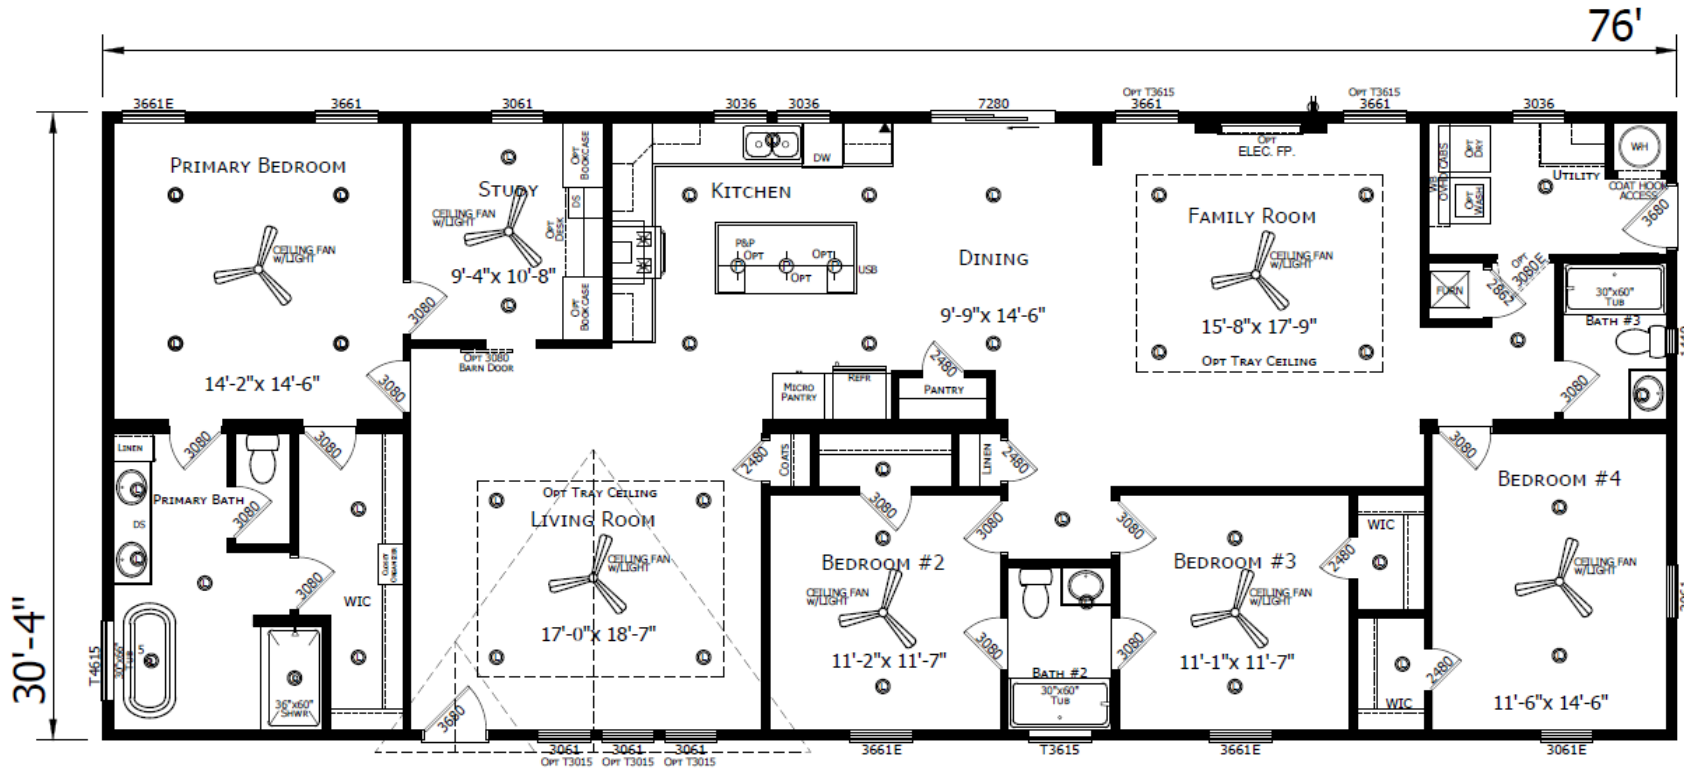

Bentson

Innovation Series - Multi Section

2,305 SQ. FT. (Approximate) 4 Bedroom, 3 Bath

Last Updated: 4-9-26

CHAMPION HOMES CENTER
 3401 W. Corsicana Hwy
 Athens, Texas 75751

FactoryExpoDirect.net | 1-800-218-5309