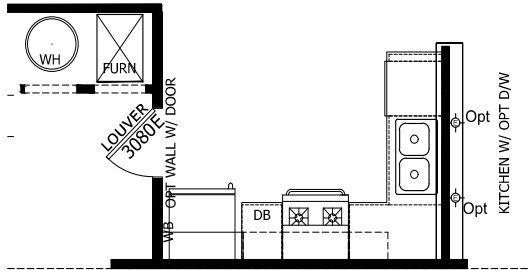

Bowie

Redman Classic Series - Single Section

746 SQ. FT. (Approximate) 2 Bedroom, 1 Bath

Last Updated: 11-6-25

CHAMPION HOMES CENTER
3401 W. Corsicana Hwy
Athens, TX 75751

FactoryExpoDirect.net | 1-800-218-5309