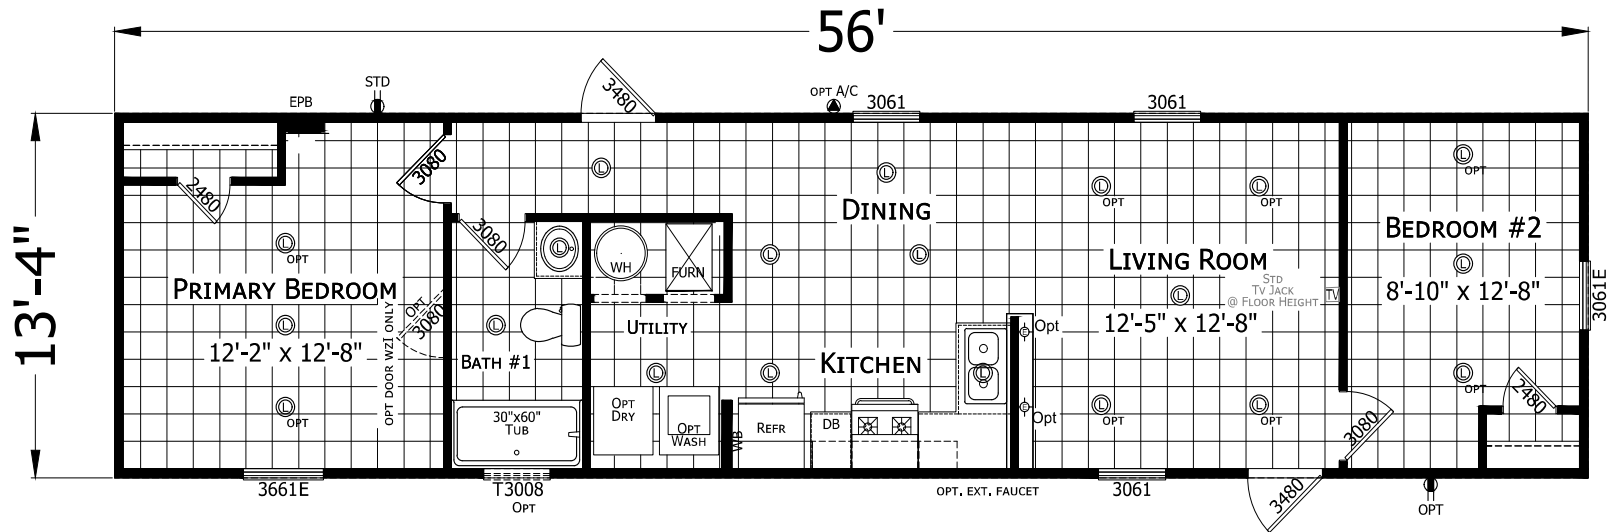

Bowie

Redman Classic Series - Single Section

746 SQ. FT. (Approximate) 2 Bedroom, 1 Bath

Last Updated: 11-6-25

CHAMPION HOMES CENTER
3401 W. Corsicana Hwy
Athens, TX 75751

FactoryExpoDirect.net | 1-800-218-5309