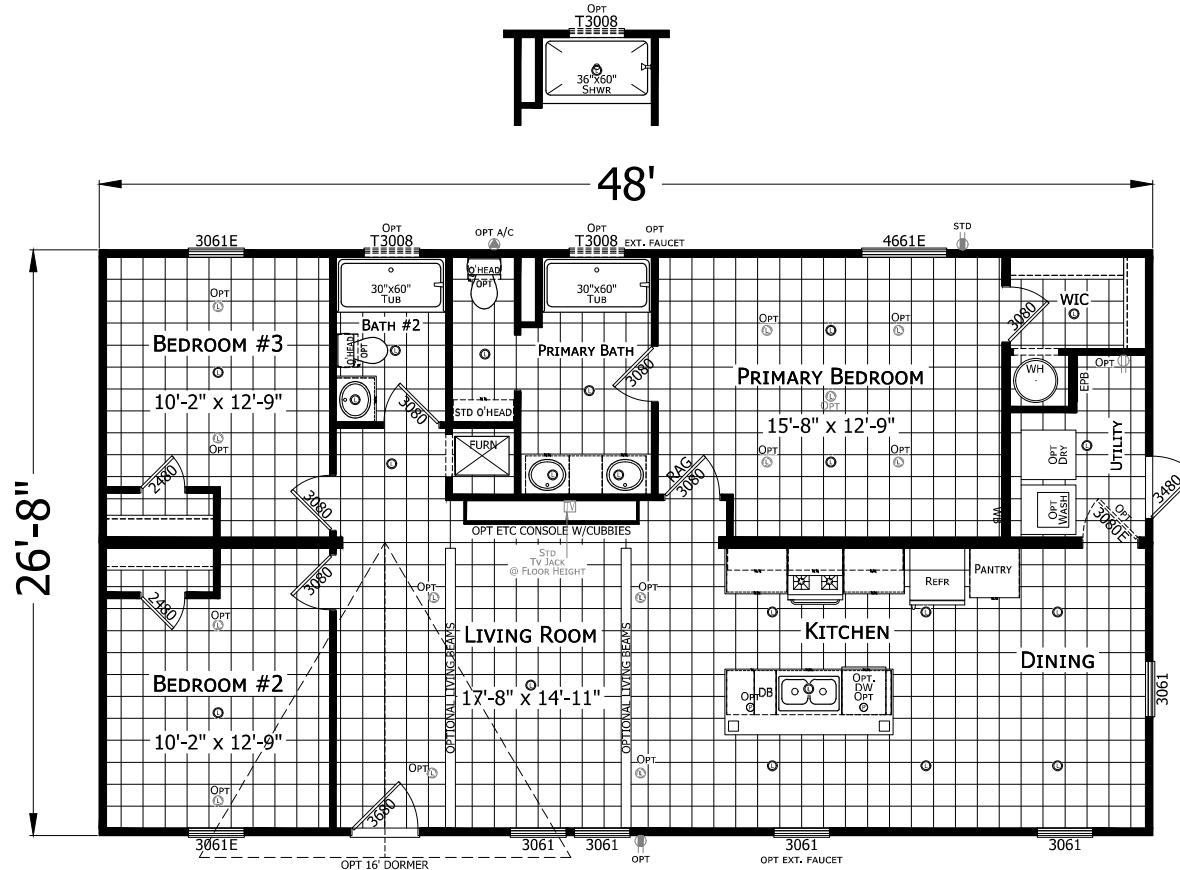

# Breton

Redman Classic Series - Multi Section

1,280 SQ. FT. (Approximate) 3 Bedroom, 2 Bath

Last Updated: 11-7-25

**CHAMPION HOMES CENTER**  
 3401 W. Corsicana Hwy  
 Athens, TX 75751

**FactoryExpoDirect.net | 1-800-218-5309**