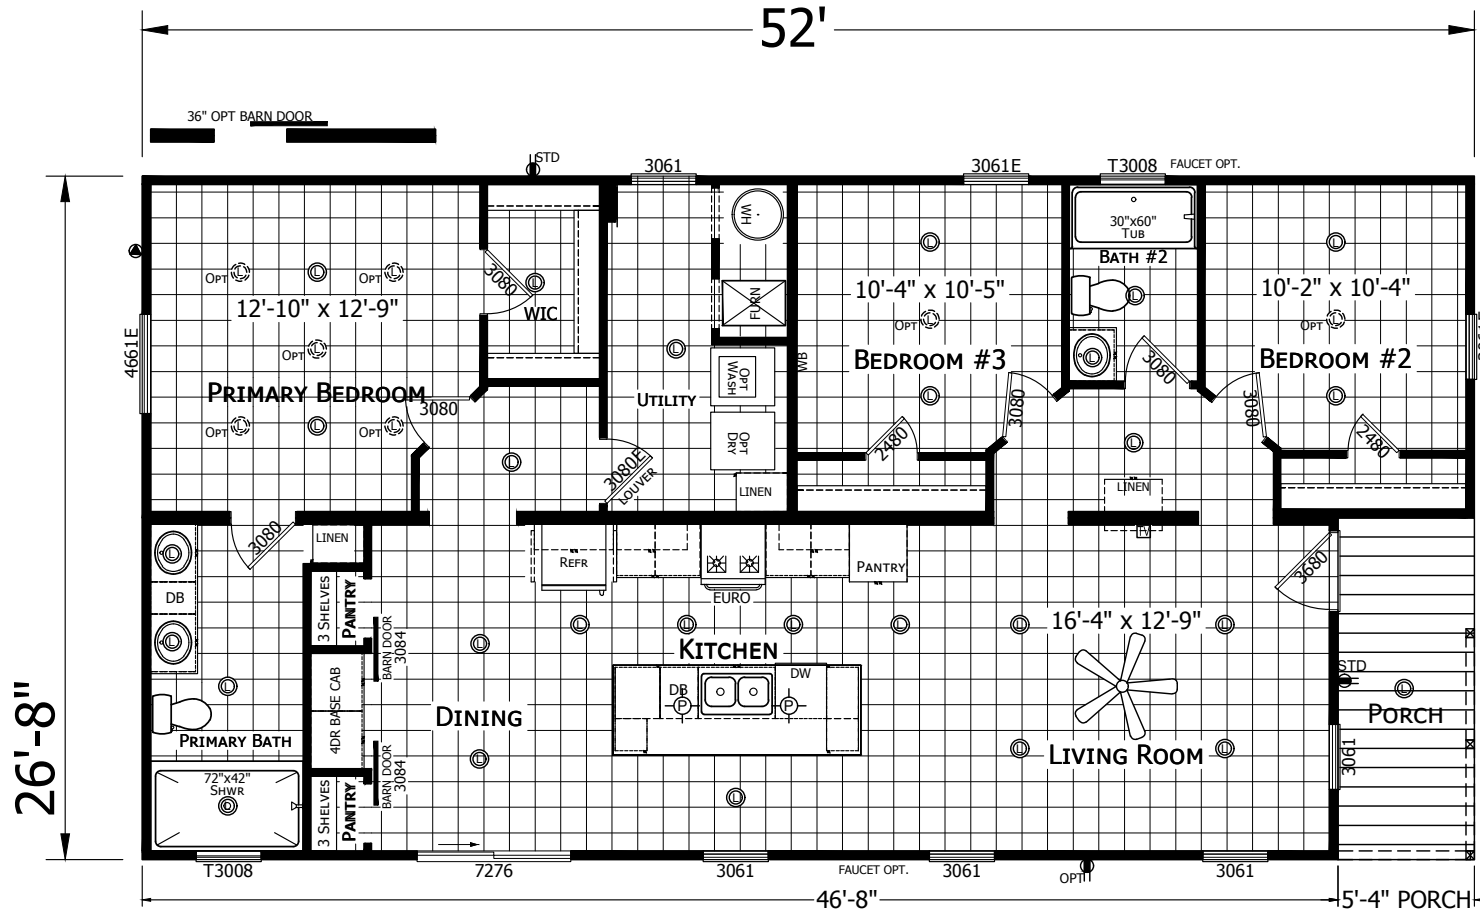

Brigg

Redman New Moon Series - Multi-Section

1,387 SQ. FT. (Approximate) 3 Bedroom, 2 Bath

Last Updated: 3-20-25

CHAMPION HOMES CENTER
 3401 W. Corsicana Hwy
 Athens, TX 75751

FactoryExpoDirect.net | 1-800-218-5309