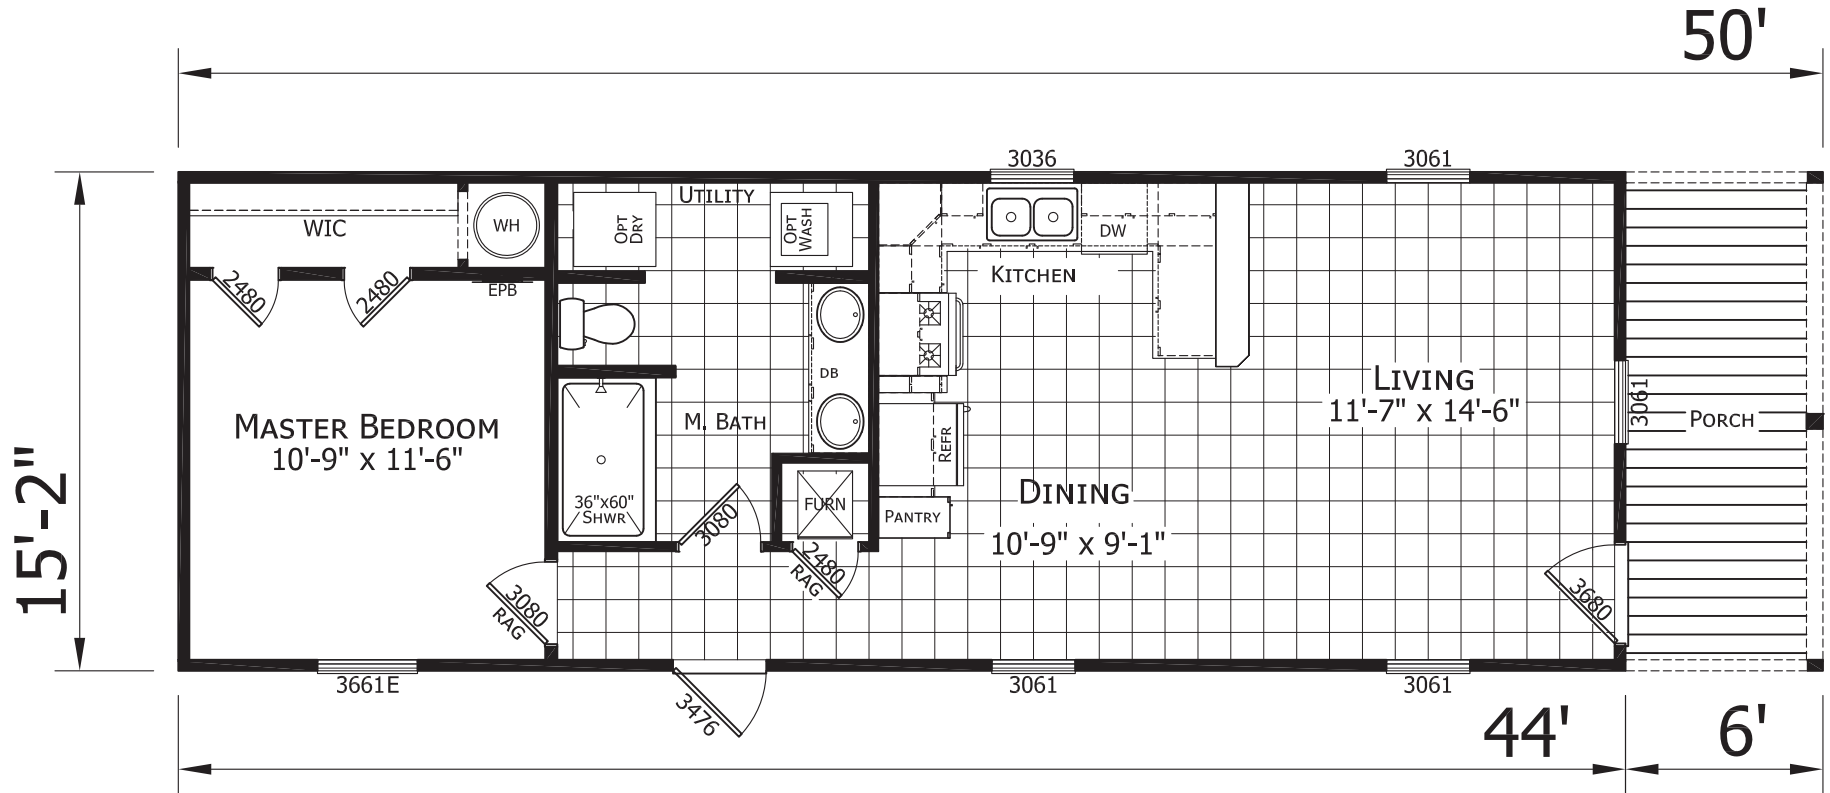

# Broaddus

Innovation Series

758 SQ. FT. (Approximate) 1 Bedroom, 1 Bath

Last Updated: 10-3-22

**FACTORY EXPO HOME CENTERS**  
3401 W. Corsicana Hwy  
Athens, Texas 75751

**FactoryExpoDirect.net | 1-800-218-5309**