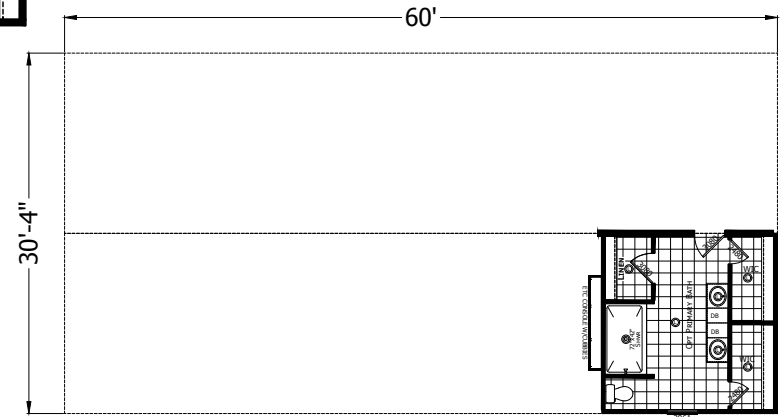

Burleson

Redman New Moon Series - Multi-Section

1820 SQ. FT. (Approximate) 4 Bedroom, 3 Bath

Last Updated: 1-9-25

CHAMPION HOMES CENTER
 3401 W. Corsicana Hwy
 Athens, TX 75751

FactoryExpoDirect.net | 1-800-218-5309