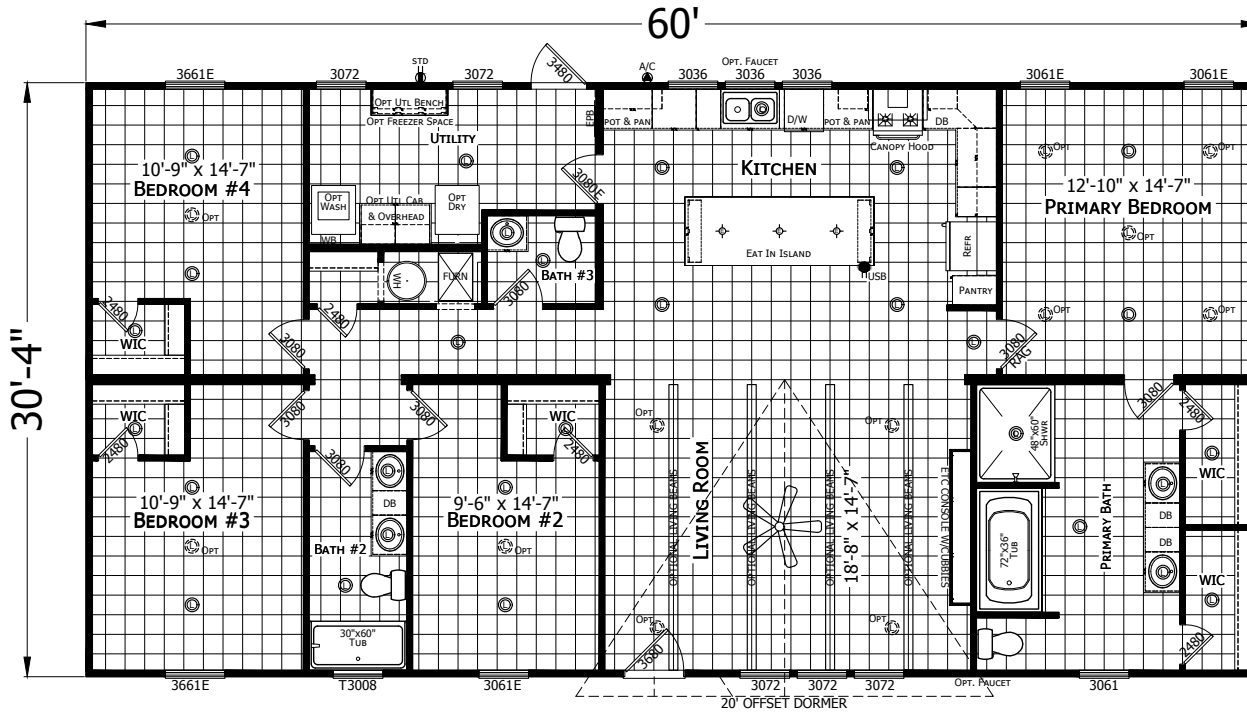

Burleson

Redman New Moon Series - Multi-Section

1820 SQ. FT. (Approximate) 4 Bedroom, 3 Bath

Last Updated: 1-9-25

CHAMPION HOMES CENTER
 3401 W. Corsicana Hwy
 Athens, TX 75751

FactoryExpoDirect.net | 1-800-218-5309