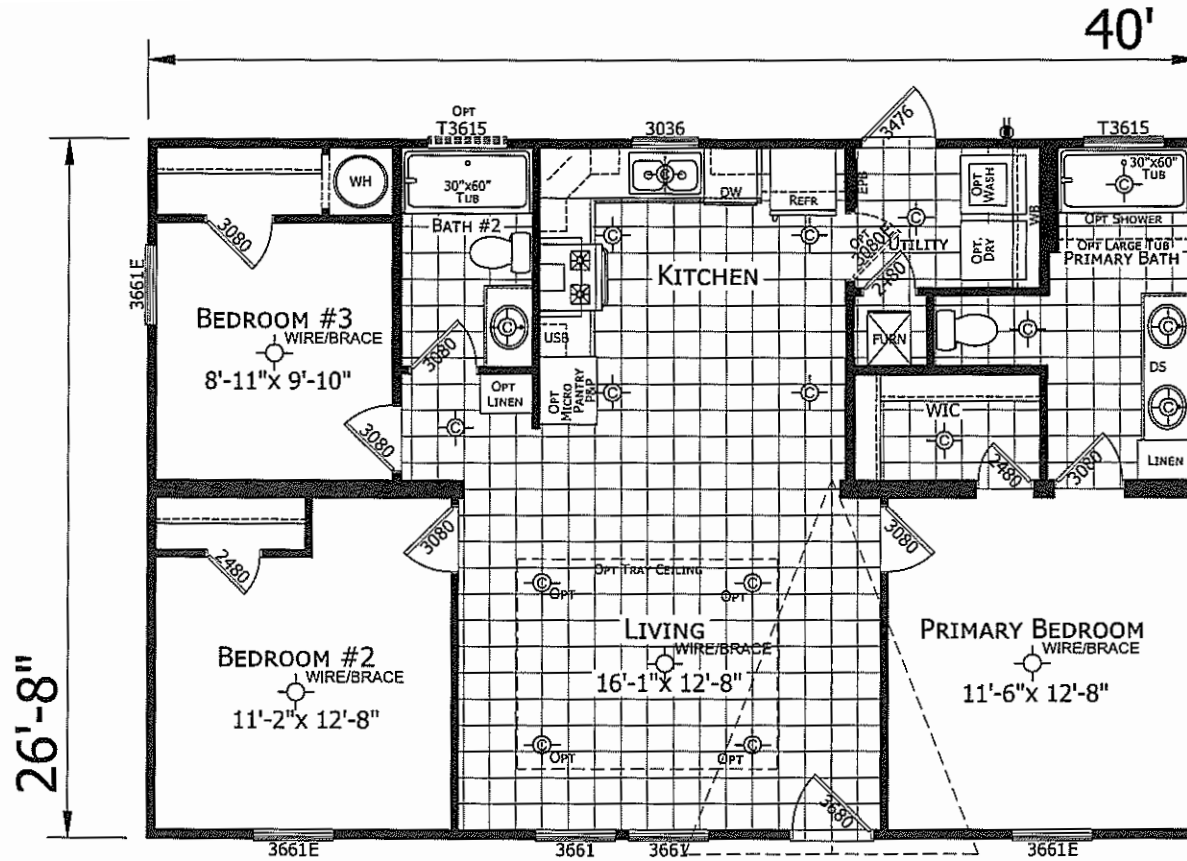

Caney

Innovation Series - Multi Section

1,067 SQ. FT. (Approximate) 3 Bedrooms, 2 Baths

Last Updated: 9-13-22

FACTORY EXPO HOME CENTERS

3401 W. Corsicana Hwy
Athens, Texas 75751

FactoryExpoDirect.net | 1-800-218-5309