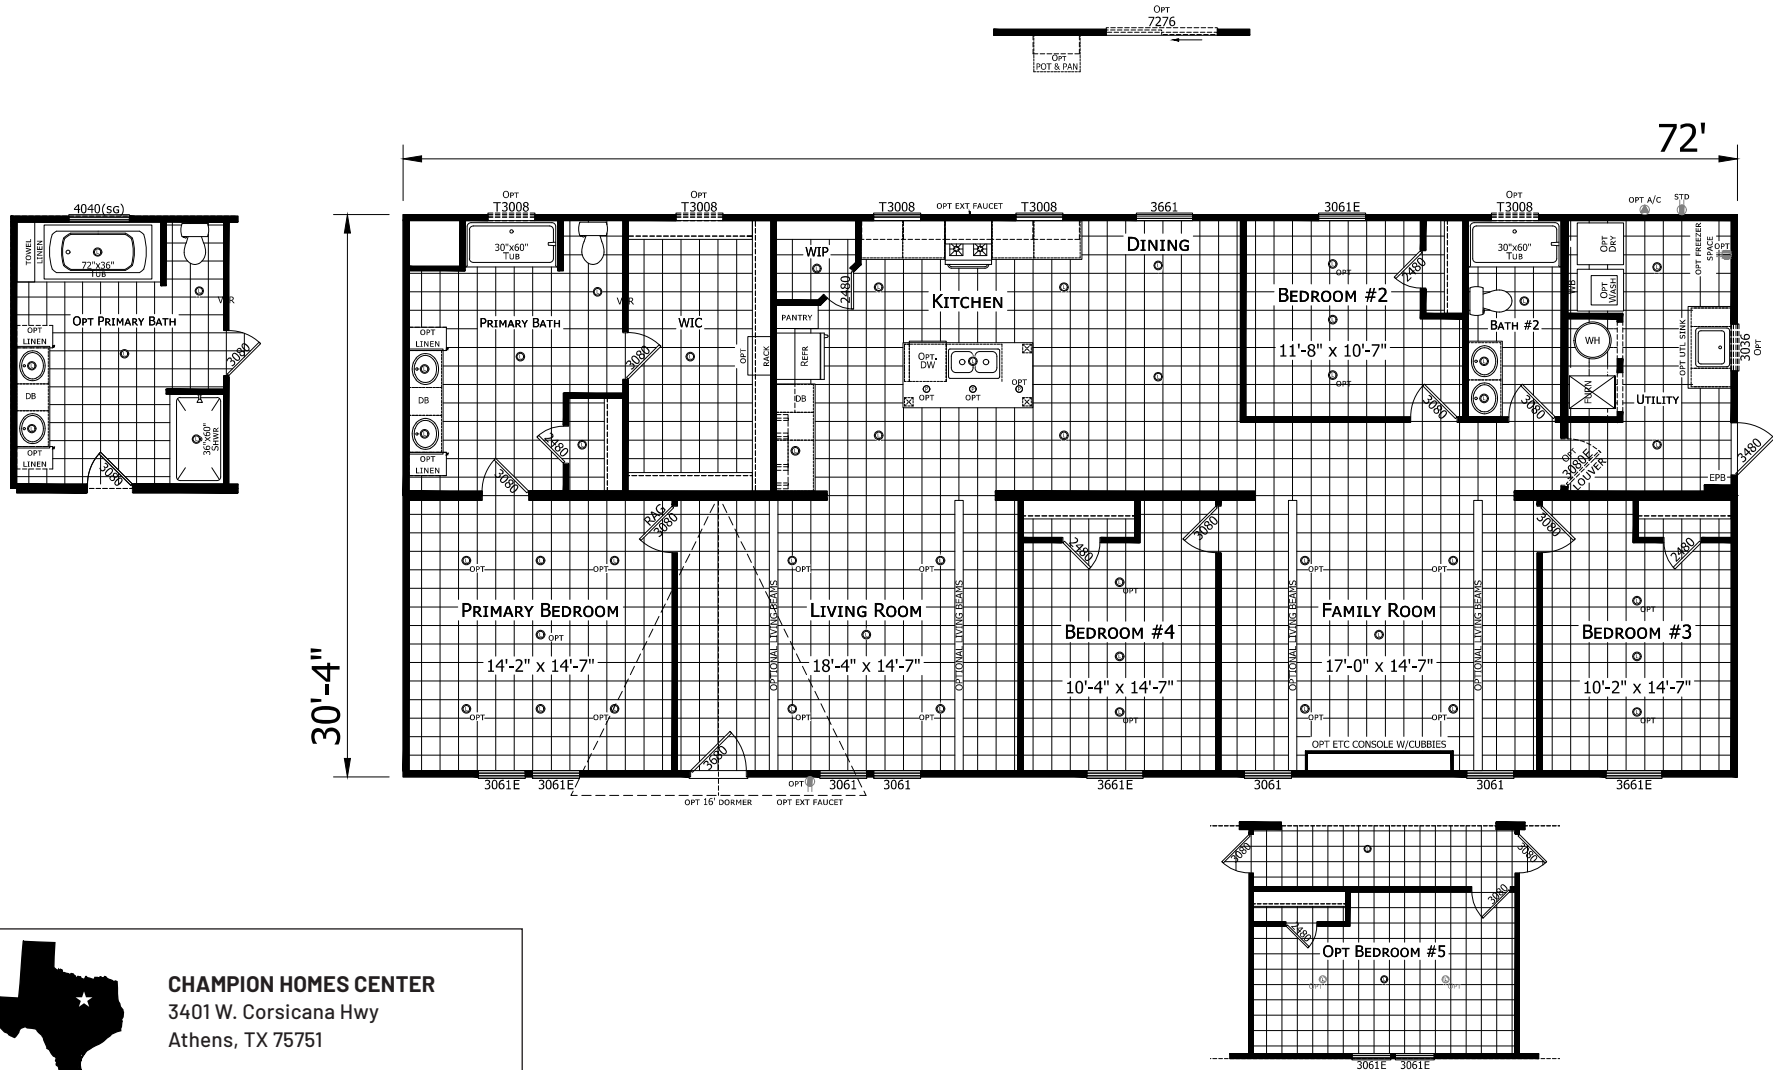

Carson

Redman Classic Series - Multi Section

2184 SQ. FT. (Approximate) 4 Bedroom, 2 Bath

Last Updated: 11-7-25

CHAMPION HOMES CENTER
 3401 W. Corsicana Hwy
 Athens, TX 75751

FactoryExpoDirect.net | 1-800-218-5309