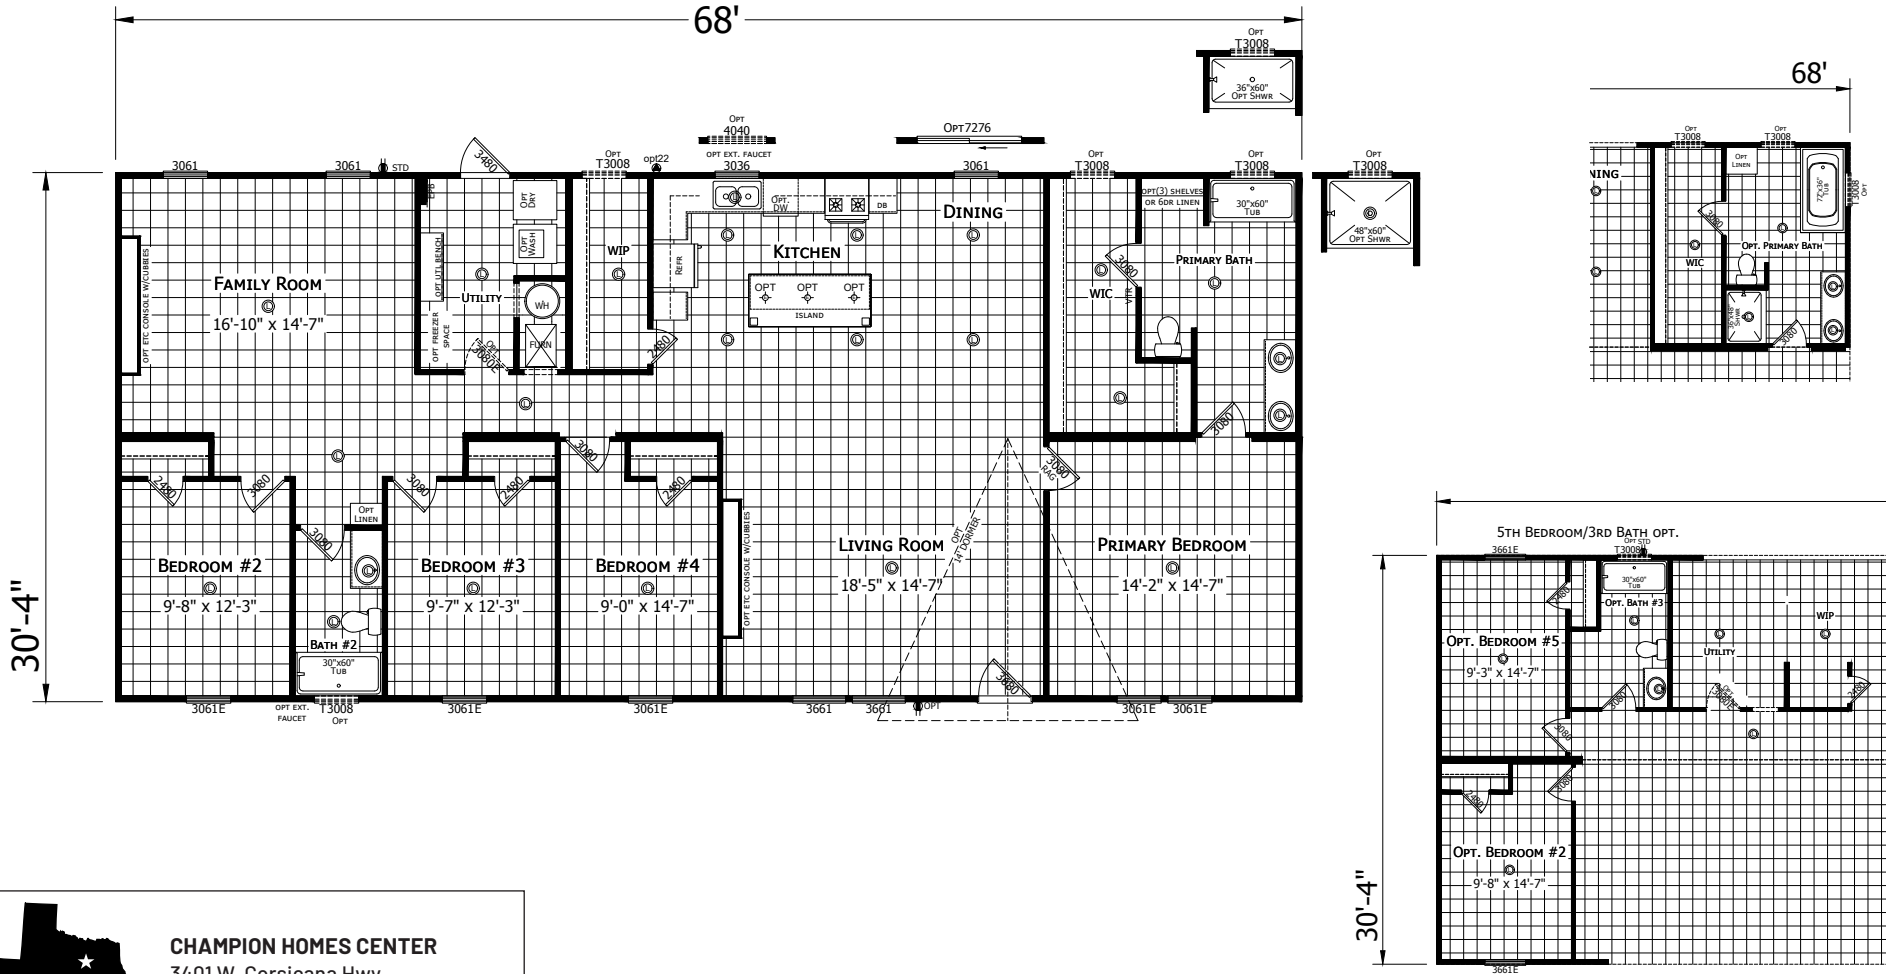

Channing

Redman Classic Series - Multi Section

2,063 SQ. FT. (Approximate) 4 Bedroom, 2 Bath

Last Updated: 10-30-24

CHAMPION HOMES CENTER
 3401 W. Corsicana Hwy
 Athens, Texas 75751

FactoryExpoDirect.net | 1-800-218-5309