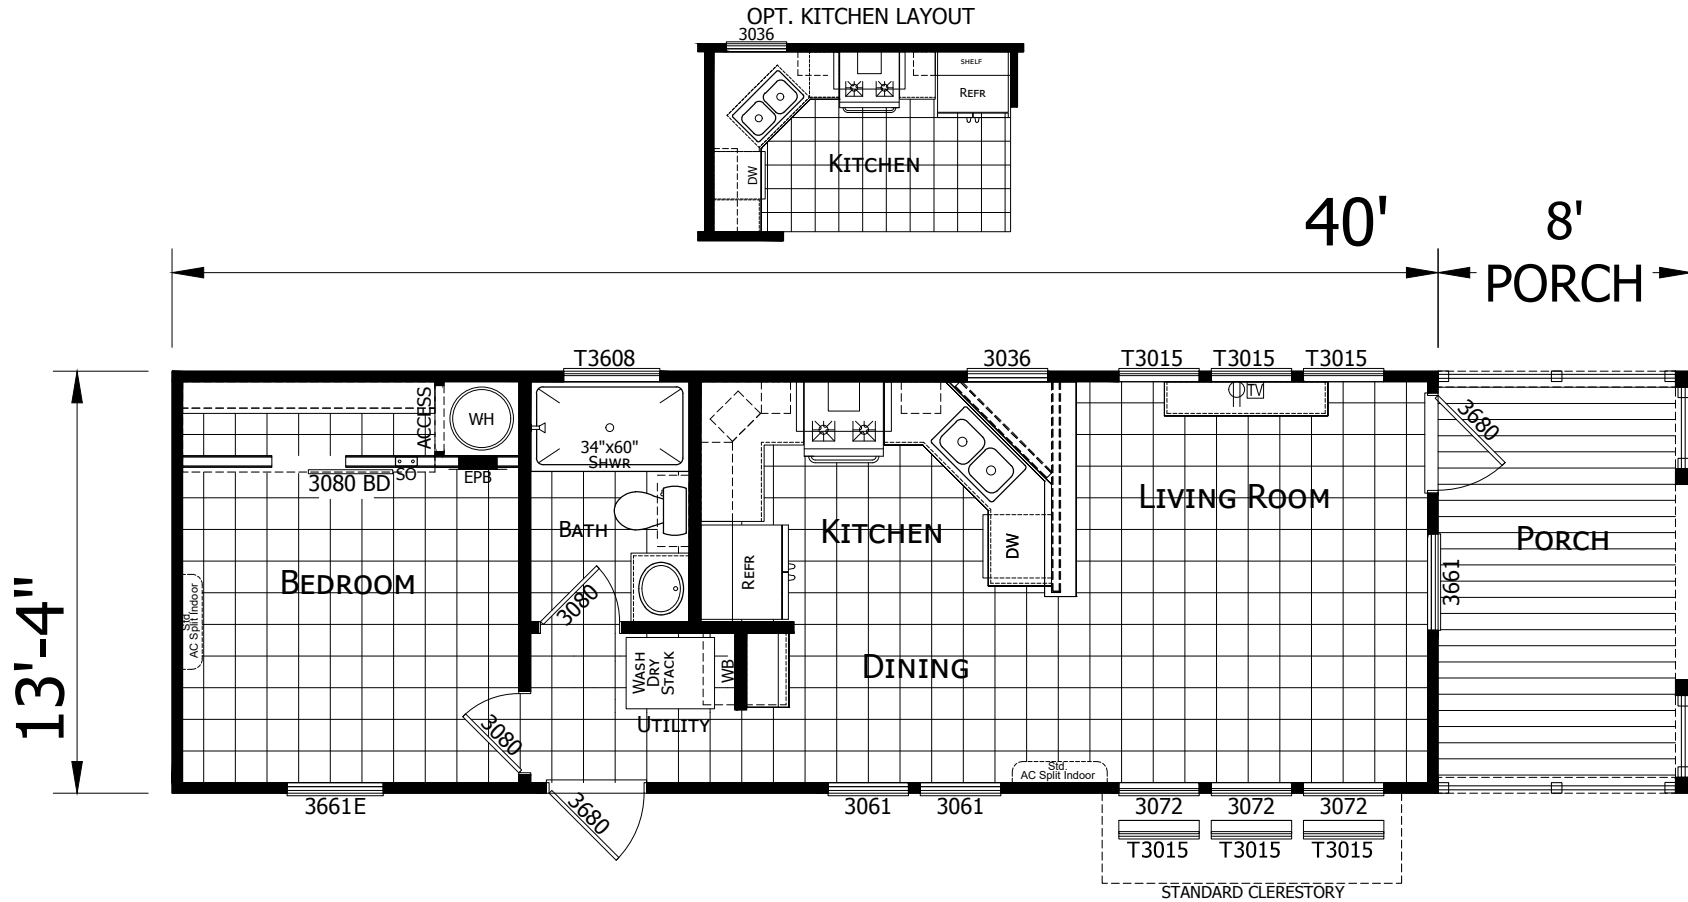

Clawson

Tiny Home Series

534 SQ. FT. (Approximate) 1 Bedroom, 1 Bath

Last Updated: 11-22-24

CHAMPION HOMES CENTER
3401 W. Corsicana Hwy
Athens, TX 75751

FactoryExpoDirect.net | 1-800-218-5309

IMPORTANT: Champion Homes reserves the right to modify, cancel or substitute products or features of this event at any time without prior notice or obligation. Pictures and other promotional materials are representative and may depict or contain floor plans, square footages, elevations, options, upgrades, extra design features, decorations, floor coverings, specialty light fixtures, custom paint and wall coverings, window treatments, landscaping, sound and alarm systems, furnishings, appliances, and other designer/decorator features and amenities that are not included as part of the home and/or may not be available at all locations. Home, pricing and community information is subject to change, and homes to prior sale, at any time without notice or obligation. ©2020 Champion Homes. All rights reserved.