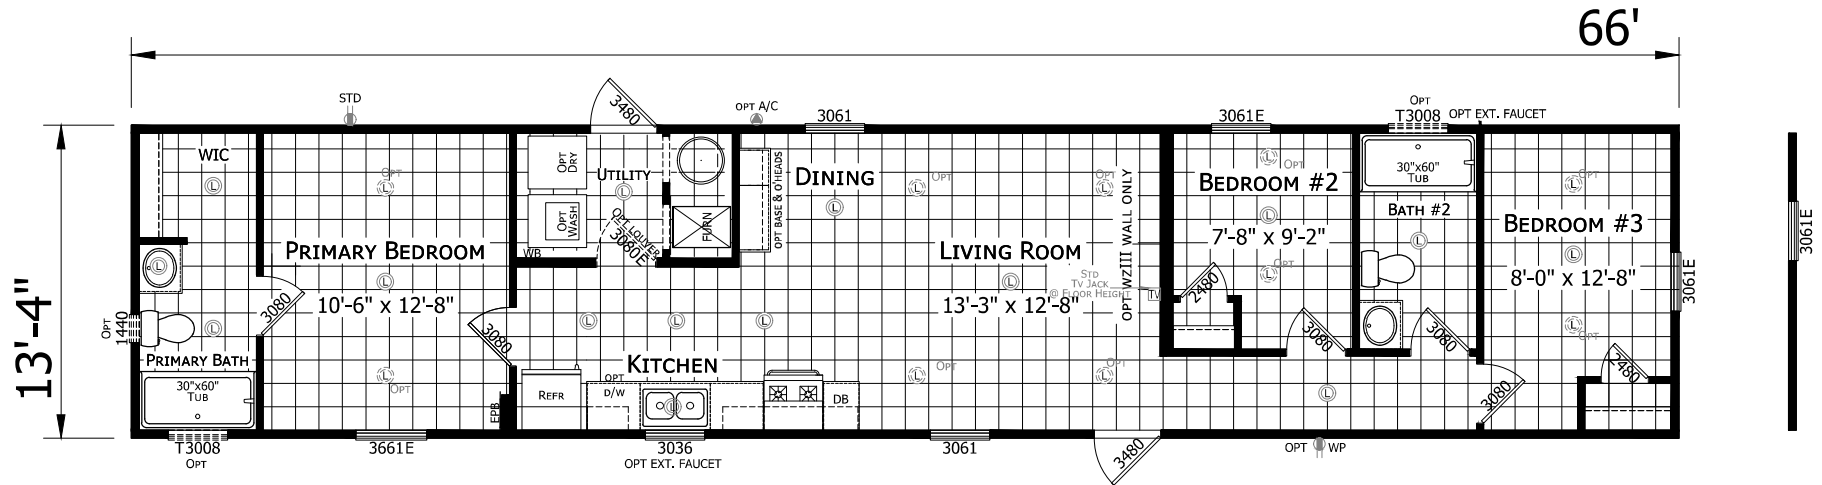

Cooper

Redman Classic Series - Single Section

880 SQ. FT. (Approximate) 3 Bedroom, 2 Bath

Last Updated: 11-6-25

CHAMPION HOMES CENTER
 3401 W. Corsicana Hwy
 Athens, TX 75751

FactoryExpoDirect.net | 1-800-218-5309