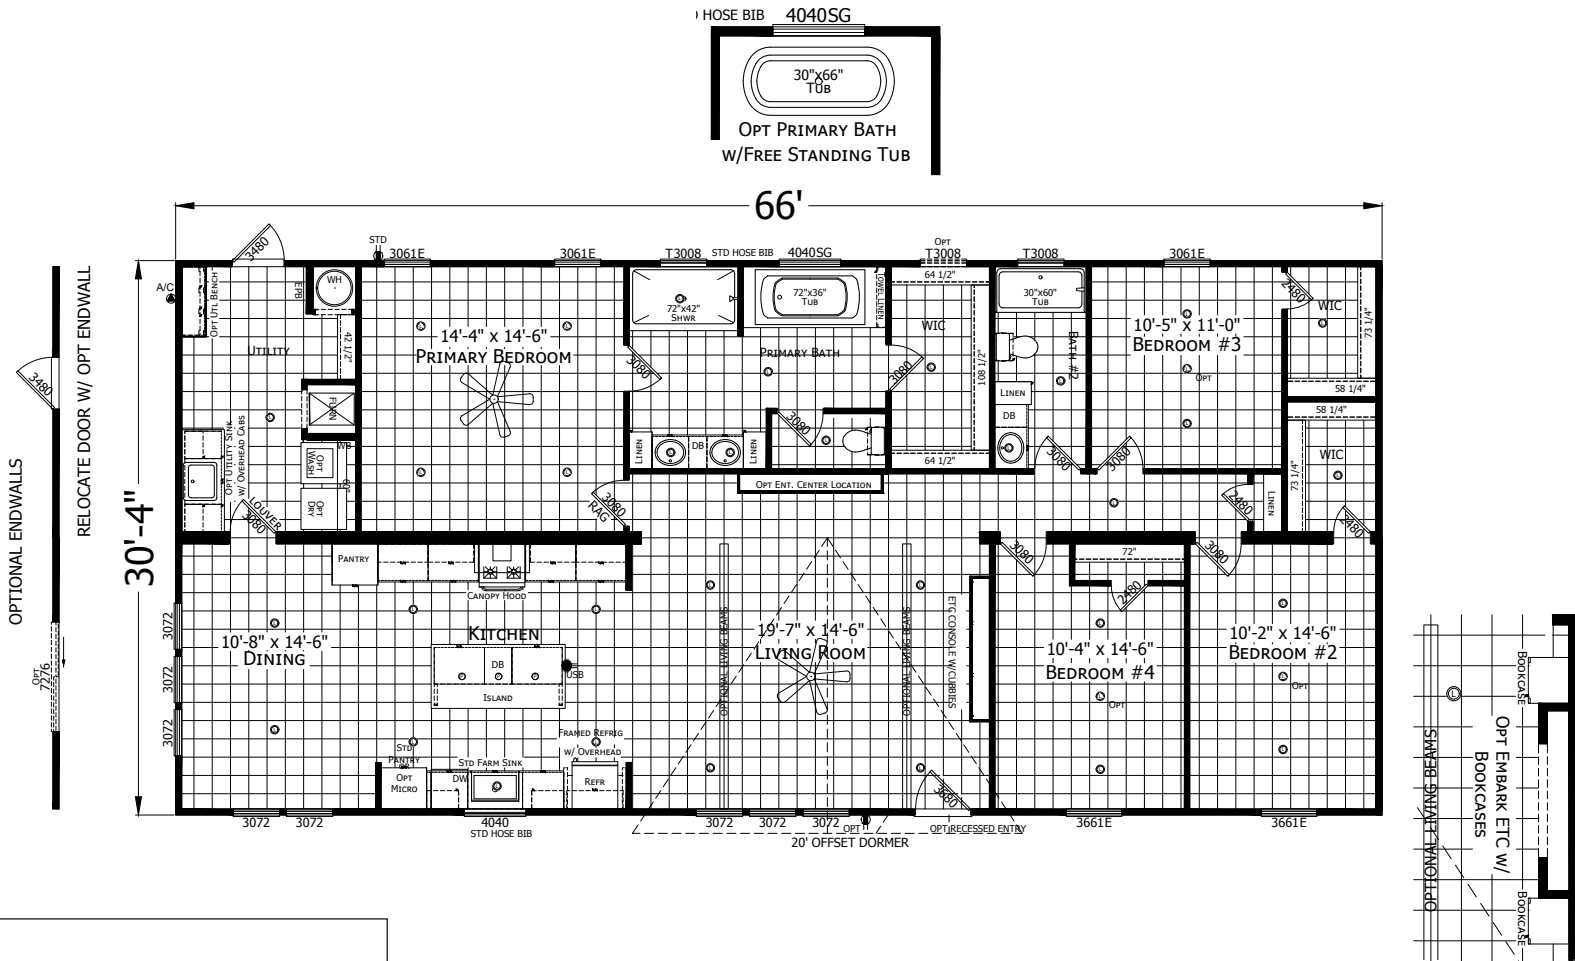

Corley

Homestead Series - Multi-Section

2,002 SQ. FT. (Approximate) 4 Bedroom, 2 Bath

Last Updated: 10-15-25

CHAMPION HOMES CENTER
3401 W. Corsicana Hwy
Athens, TX 75751

FactoryExpoDirect.net | 1-800-218-5309