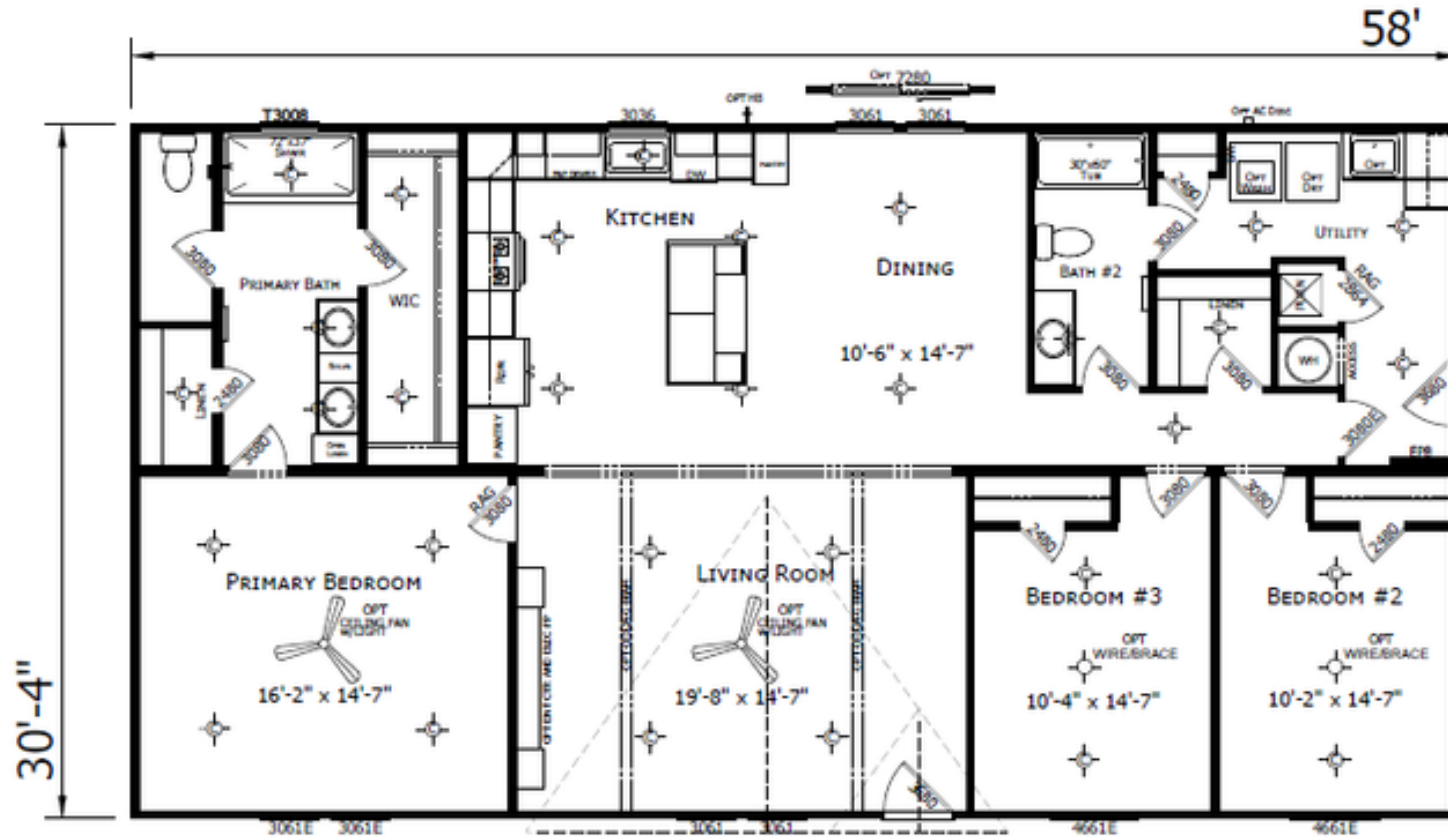

# Corrigan

Welcome Series

1,759 SQ. FT. (Approximate) 3 Bedroom, 2 Bath

Last Updated: 4-10-26

**CHAMPION HOMES CENTER**  
3401 W. Corsicana Hwy  
Athens, Texas 75751

**FactoryExpoDirect.net | 1-800-218-5309**