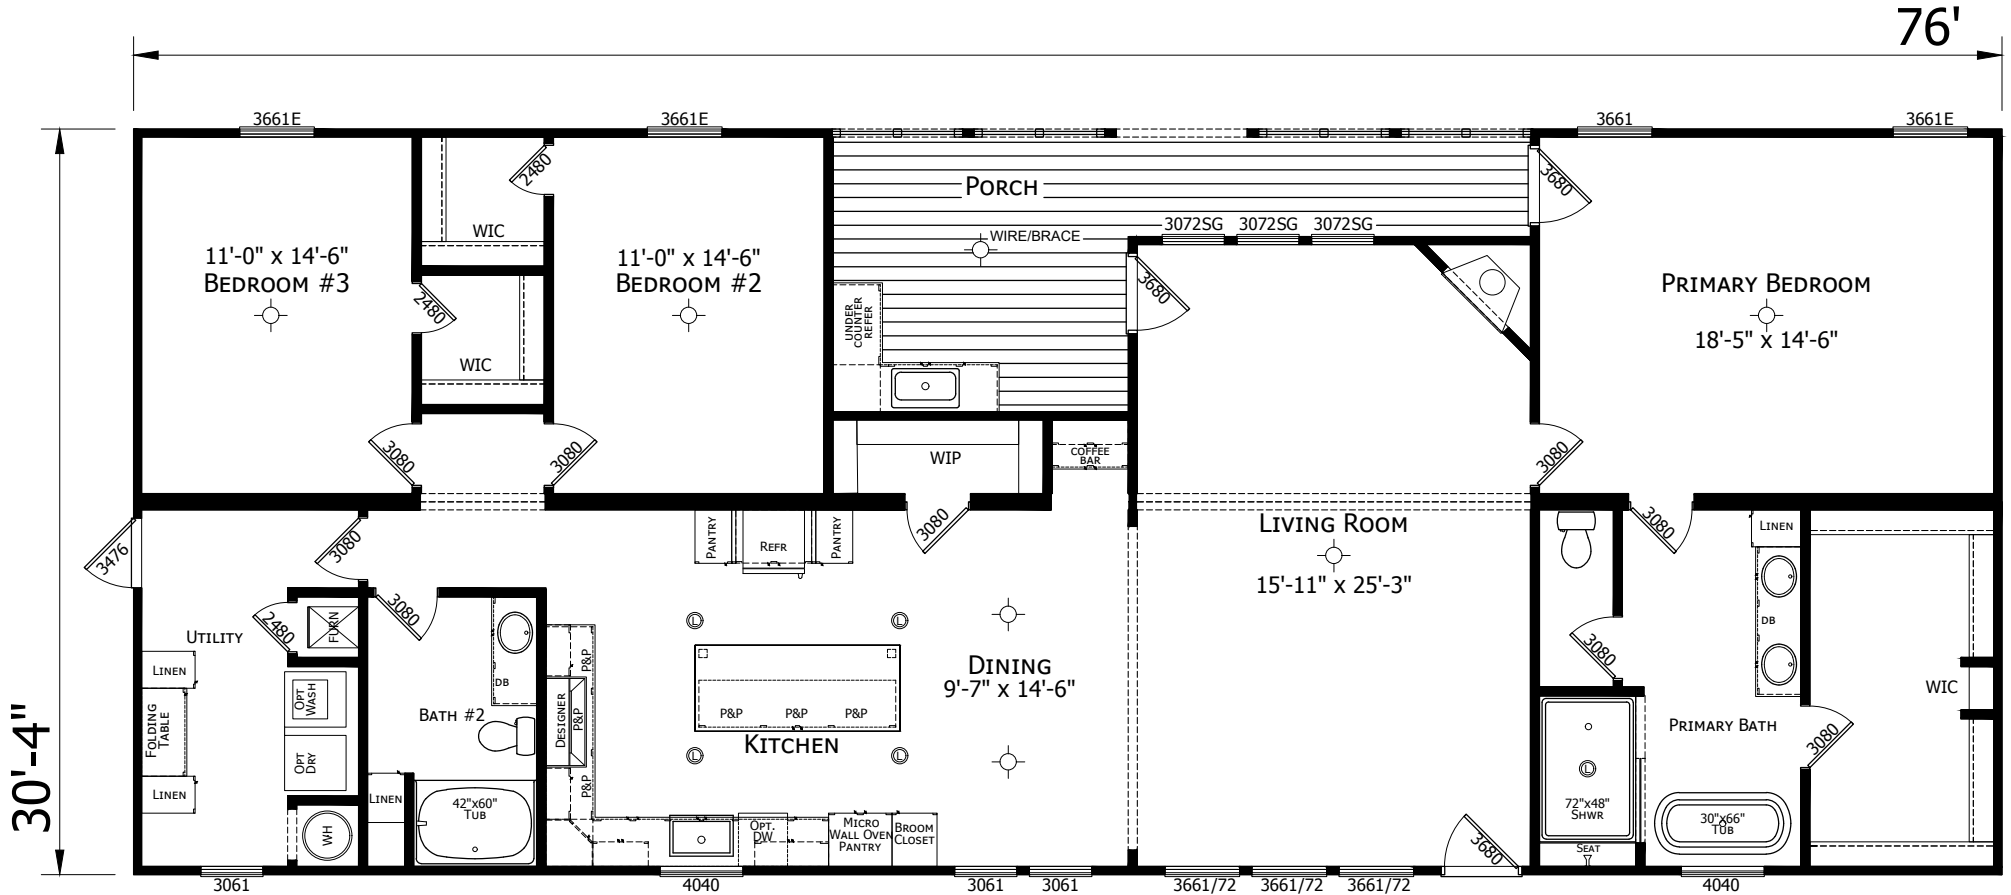

Corrine

Innovation Series - Multi Section

2305 SQ. FT. (Approximate) 4 Bedroom, 2 Bath

Last Updated: 10-23-24

CHAMPION HOMES CENTER
 3401 W. Corsicana Hwy
 Athens, Texas 75751

FactoryExpoDirect.net | 1-800-218-5309