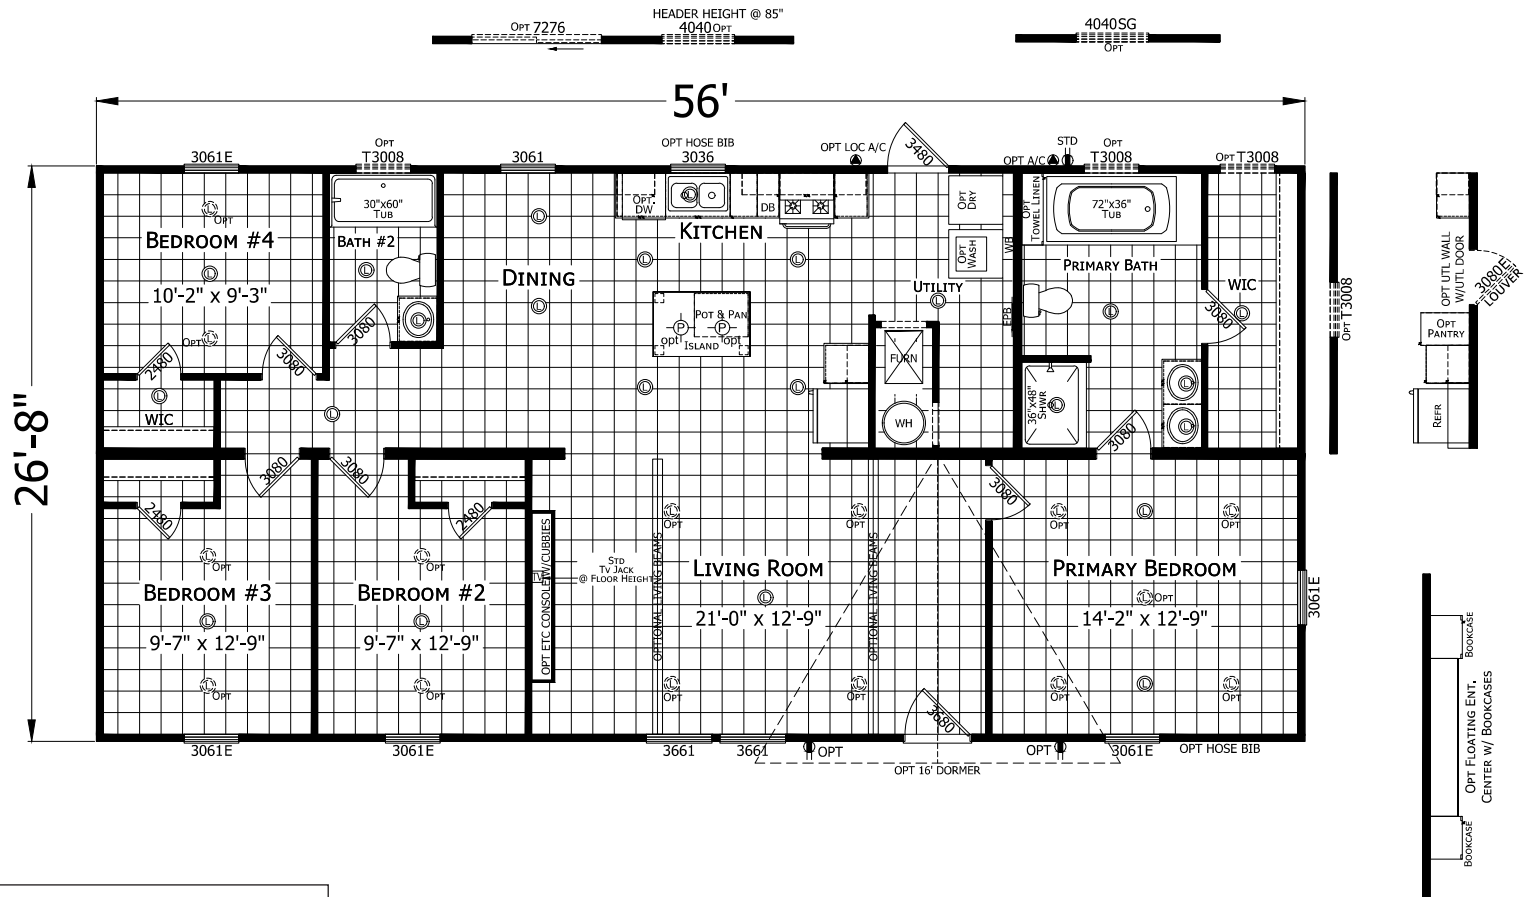

# Del Rio

Redman Classic Series - Multi Section

1,493 SQ. FT. (Approximate) 4 Bedroom, 2 Bath

Last Updated: 11-7-25

**CHAMPION HOMES CENTER**  
3401 W. Corsicana Hwy  
Athens, TX 75751

**FactoryExpoDirect.net | 1-800-218-5309**