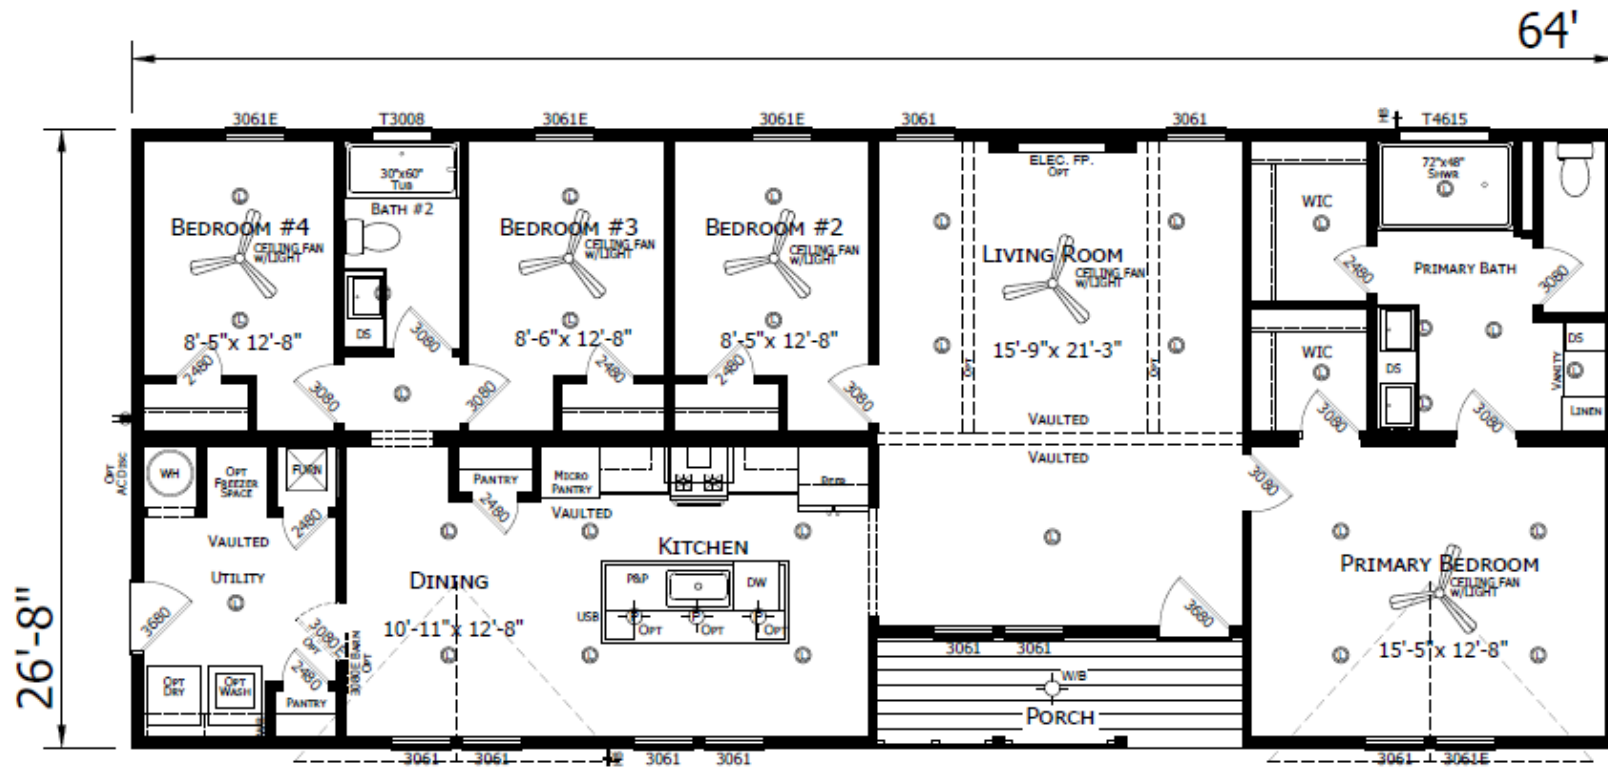

Derringer

Innovation Series - Multi Section

1,707 SQ. FT. (Approximate) 4 Bedroom, 2 Bath

Last Updated: 4-9-26

CHAMPION HOMES CENTER
 3401 W. Corsicana Hwy
 Athens, Texas 75751

FactoryExpoDirect.net | 1-800-218-5309