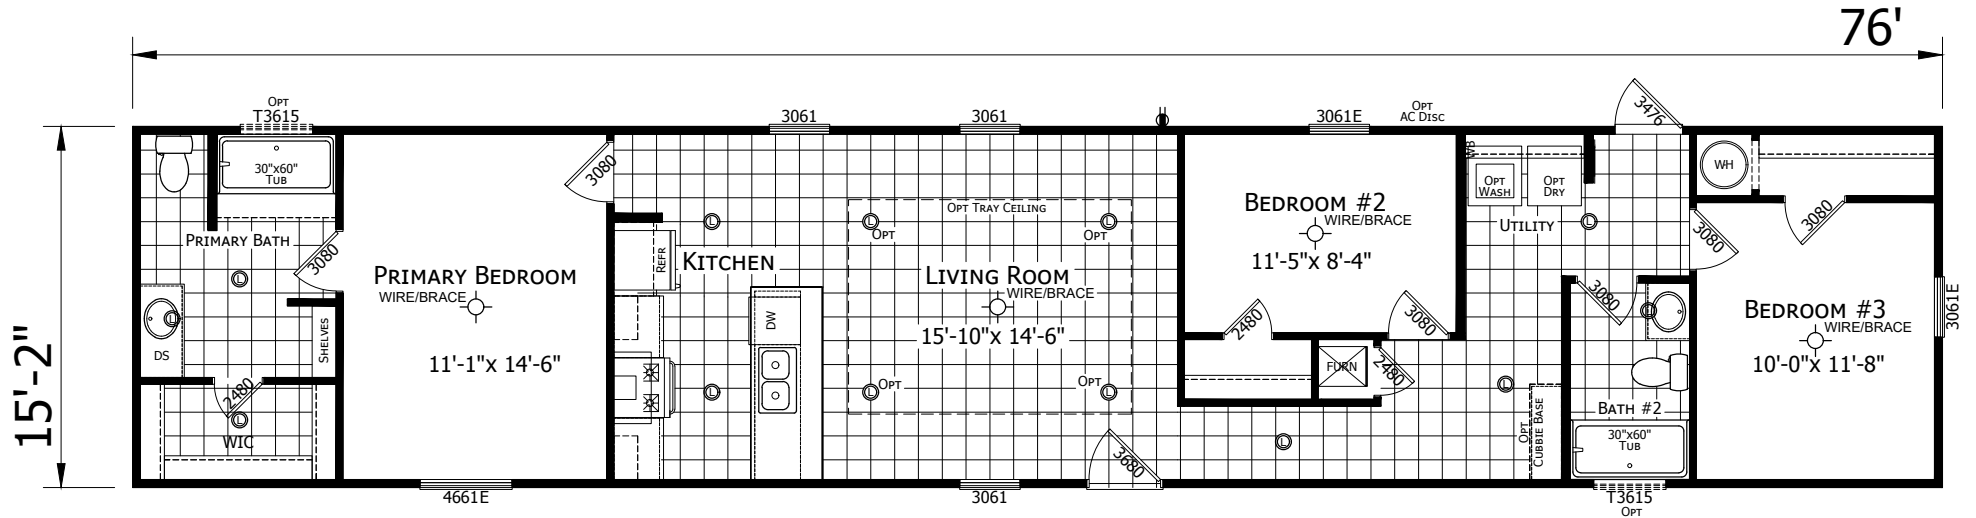

Dixee

Innovation Series

1,153 SQ. FT. (Approximate) 3 Bedrooms, 2 Bath

Last Updated: 6-20-22

FACTORY EXPO HOME CENTERS
 3401 W. Corsicana Hwy
 Athens, Texas 75751

FactoryExpoDirect.net | 1-800-218-5309

IMPORTANT: Alta Cima Corp reserves the right to modify, cancel or substitute products or features of this event at any time without prior notice or obligation. Pictures and other promotional materials are representative and may depict or contain floor plans, square footages, elevations, options, upgrades, extra design features, decorations, floor coverings, specialty light fixtures, custom paint and wall coverings, window treatments, landscaping, sound and alarm systems, furnishings, appliances, and other designer/decorator features and amenities that are not included as part of the home and/or may not be available at all locations. Home, pricing and community information is subject to change, and homes to prior sale, at any time without notice or obligation. ©2020 Alta Cima Corp. All rights reserved.