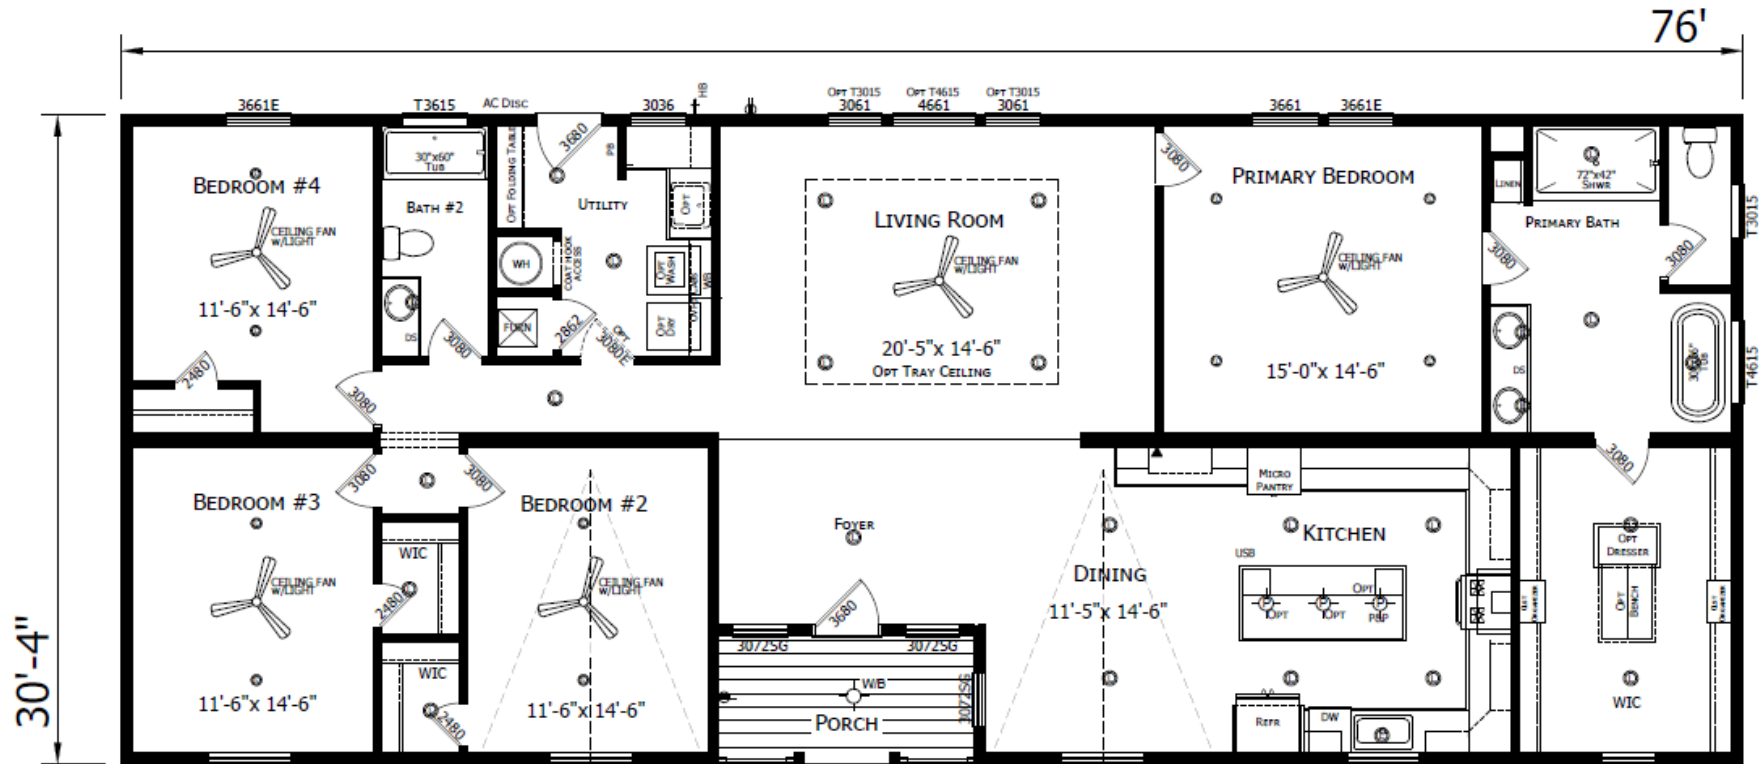

Estero

Innovation Series - Multi Section

2,233 SQ. FT. (Approximate) 4 Bedroom, 2 Bath

Last Updated: 4-9-26

CHAMPION HOMES CENTER
 3401 W. Corsicana Hwy
 Athens, Texas 75751

FactoryExpoDirect.net | 1-800-218-5309