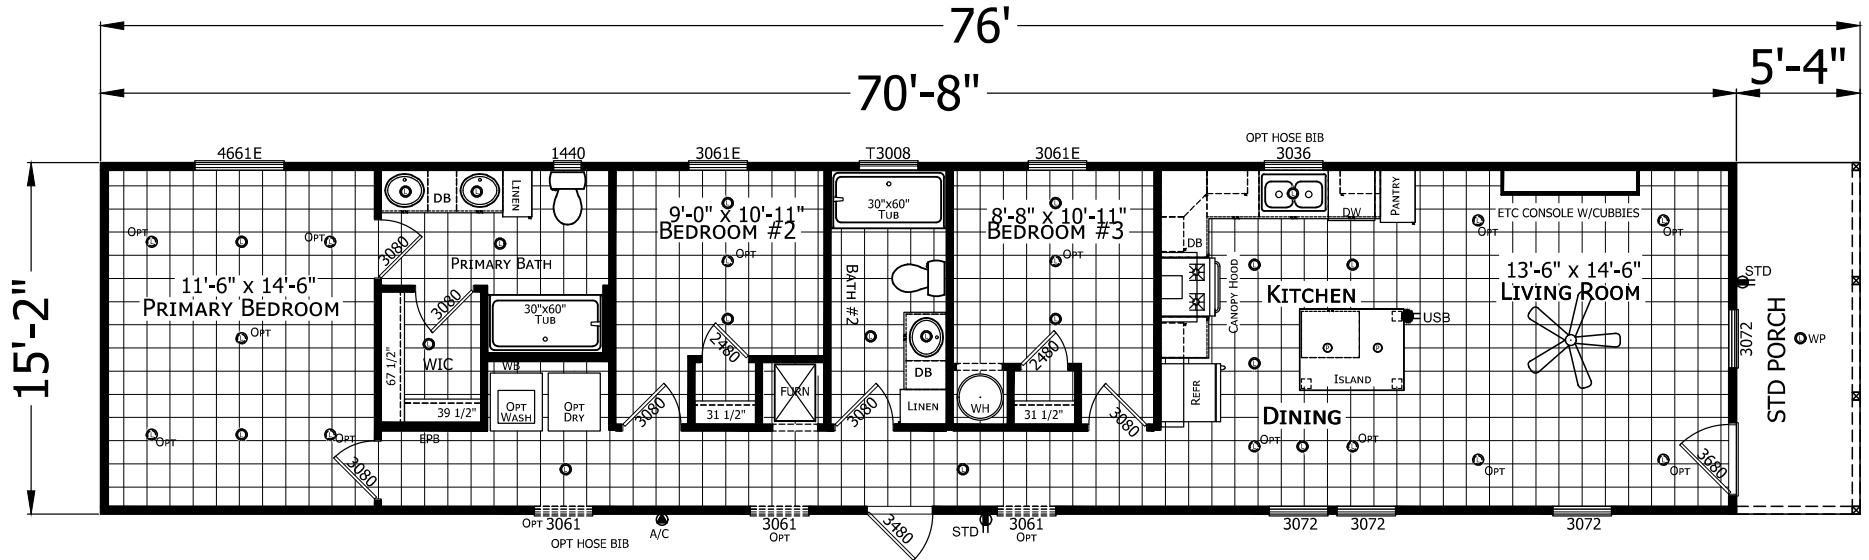

Garitt

Redman New Moon Series - Single Section

1,153 SQ. FT. (Approximate) 3 Bedroom, 2 Bath

Last Updated: 5-29-25

CHAMPION HOMES CENTER
 3401 W. Corsicana Hwy
 Athens, TX 75751

FactoryExpoDirect.net | 1-800-218-5309