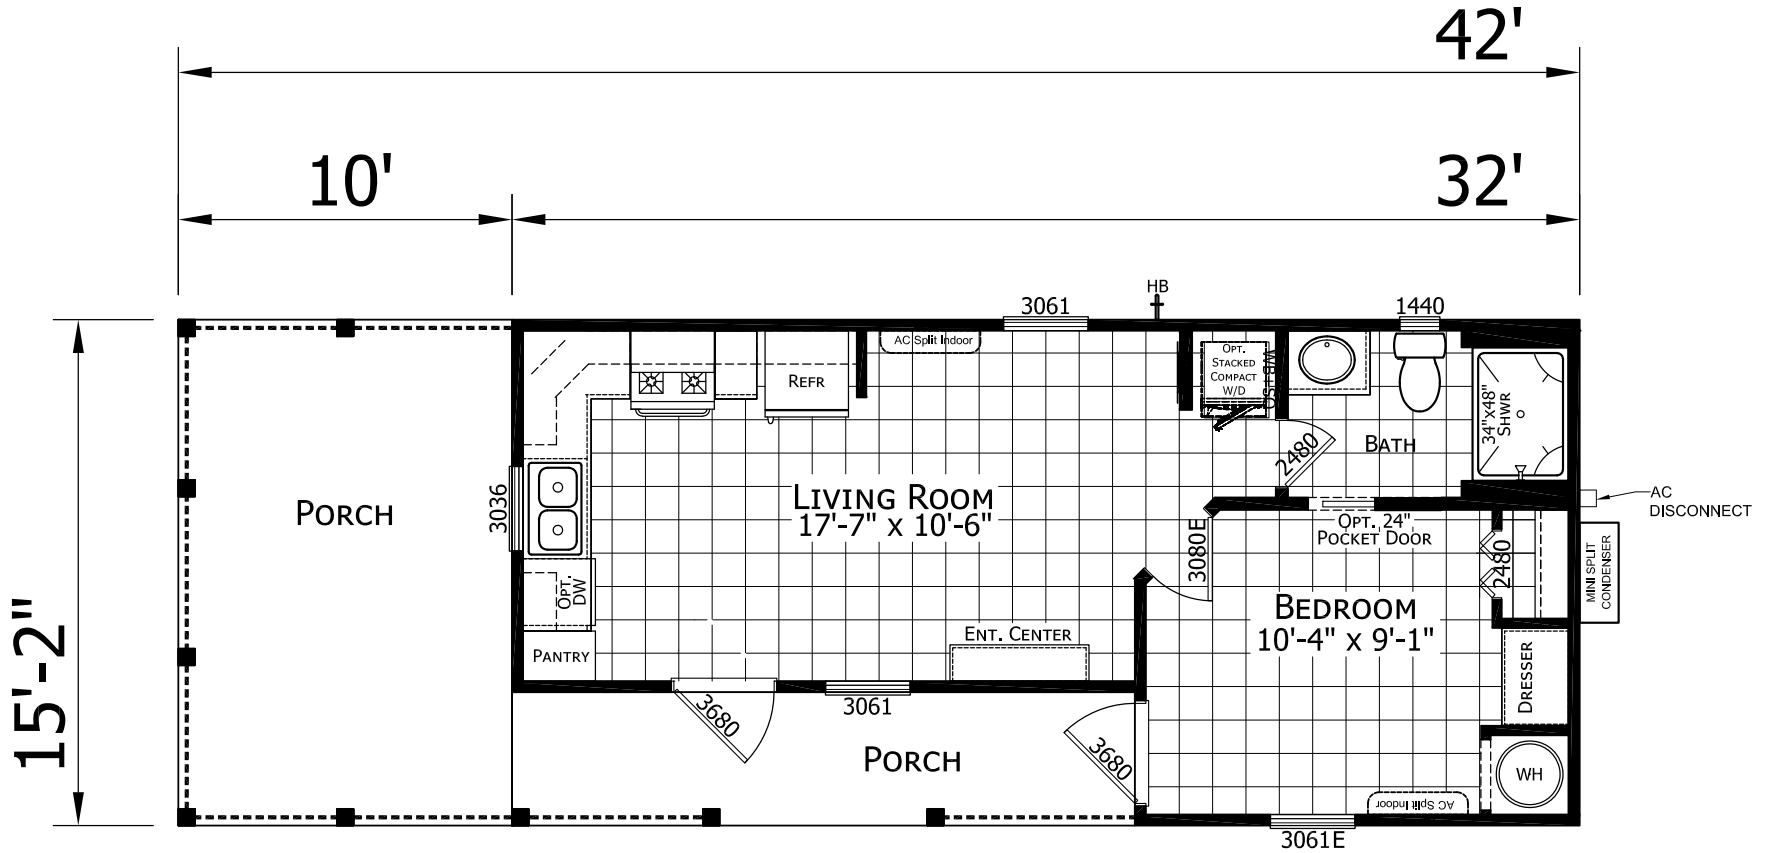

Glenola

Compact Cabins Series

411 SQ. FT. (Approximate) 1 Bedroom, 1 Bath

Last Updated: 6-6-25

CHAMPION HOMES CENTER
3401 W. Corsicana Hwy
Athens, TX 75751

FactoryExpoDirect.net | 1-800-218-5309

IMPORTANT: Champion Homes reserves the right to modify, cancel or substitute products or features of this event at any time without prior notice or obligation. Pictures and other promotional materials are representative and may depict or contain floor plans, square footages, elevations, options, upgrades, extra design features, decorations, floor coverings, specialty light fixtures, custom paint and wall coverings, window treatments, landscaping, sound and alarm systems, furnishings, appliances, and other designer/decorator features and amenities that are not included as part of the home and/or may not be available at all locations. Home, pricing and community information is subject to change, and homes to prior sale, at any time without notice or obligation. ©2020 Champion Homes. All rights reserved.