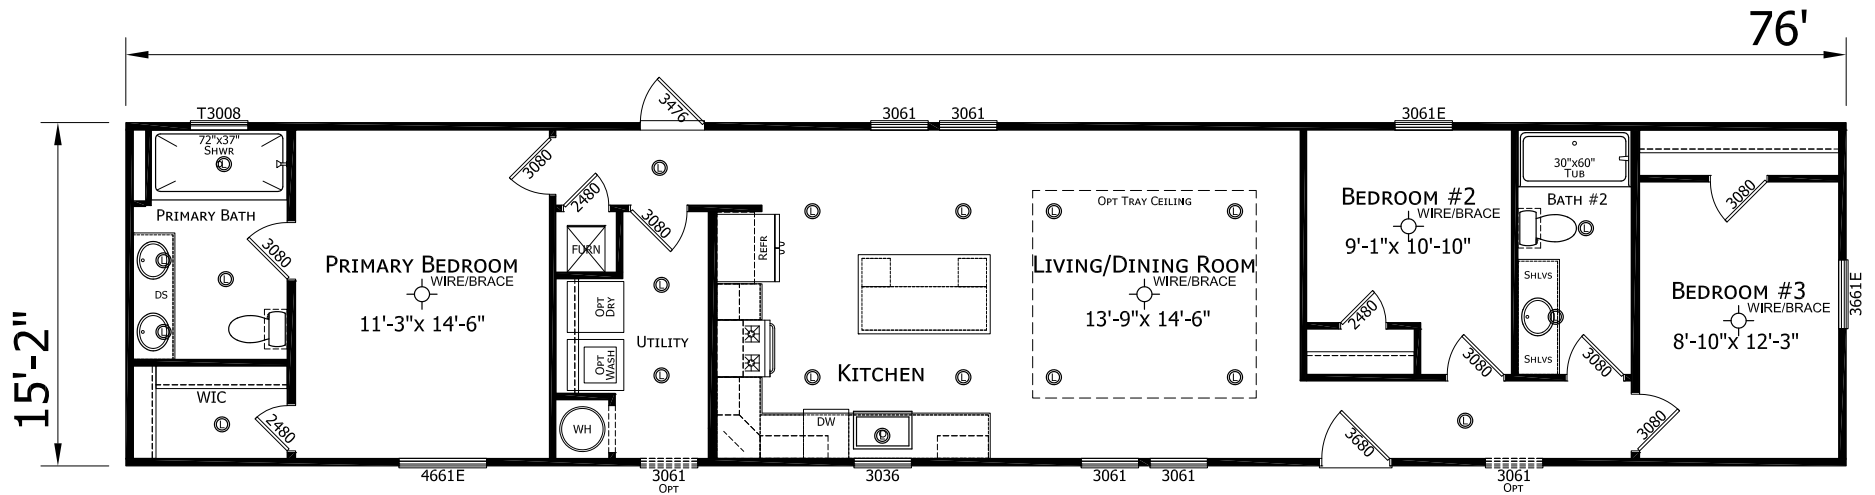

Grinelle

Winter Special Series

1,153 SQ. FT. (Approximate) 3 Bedroom, 2 Bath

CHAMPION
HOMES CENTER

Last Updated: 12-18-23

* LINO T/O *

CHAMPION HOMES CENTER
3401 W. Corsicana Hwy
Athens, Texas 75751

FactoryExpoDirect.net | 1-800-218-5309