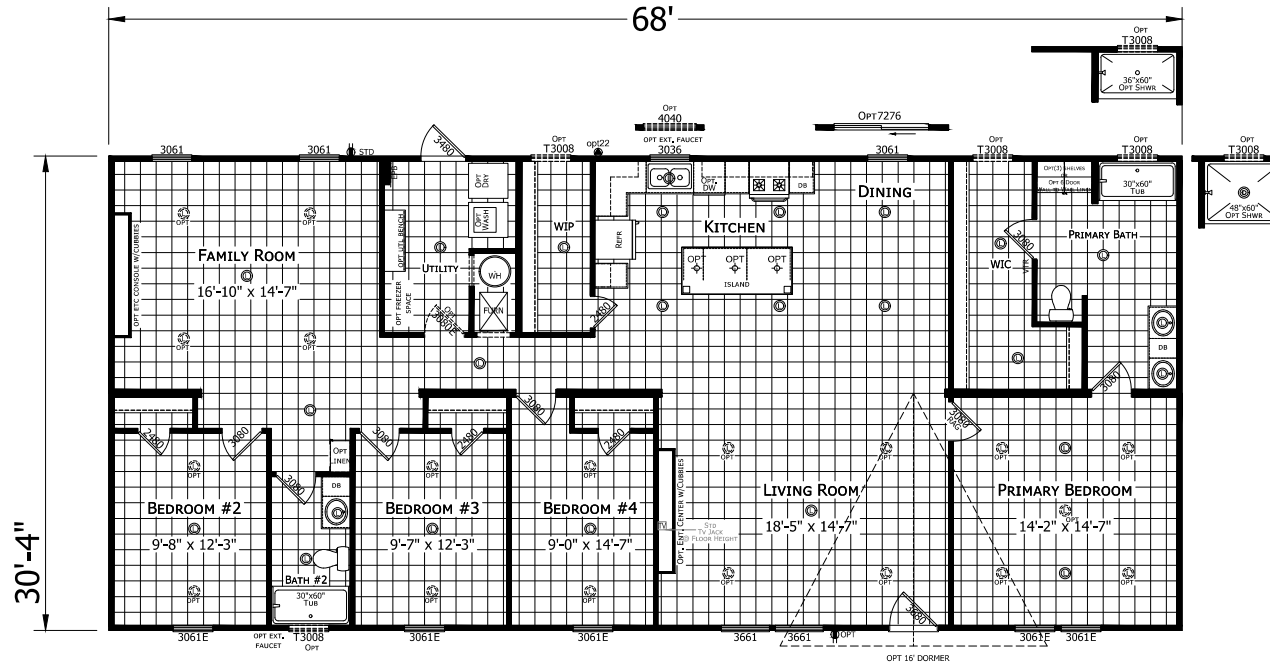

Groveton

Redman Classic Series - Multi Section

2,063 SQ. FT. (Approximate) 4 Bedroom, 2 Bath

Last Updated: 11-7-25

CHAMPION HOMES CENTER
3401 W. Corsicana Hwy
Athens, TX 75751

FactoryExpoDirect.net | 1-800-218-5309