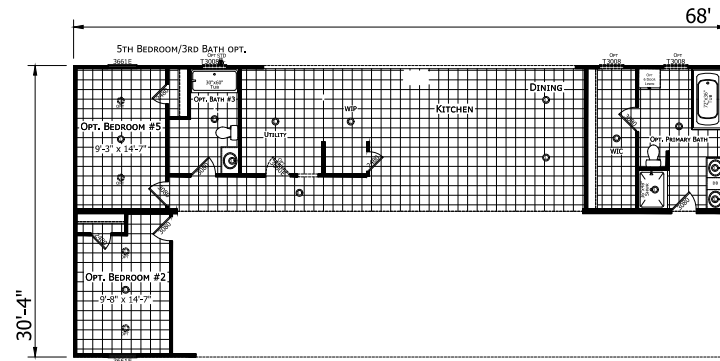

Groveton

Redman Classic Series - Multi Section

2,063 SQ. FT. (Approximate) 4 Bedroom, 2 Bath

Last Updated: 11-7-25

CHAMPION HOMES CENTER
3401 W. Corsicana Hwy
Athens, TX 75751

FactoryExpoDirect.net | 1-800-218-5309