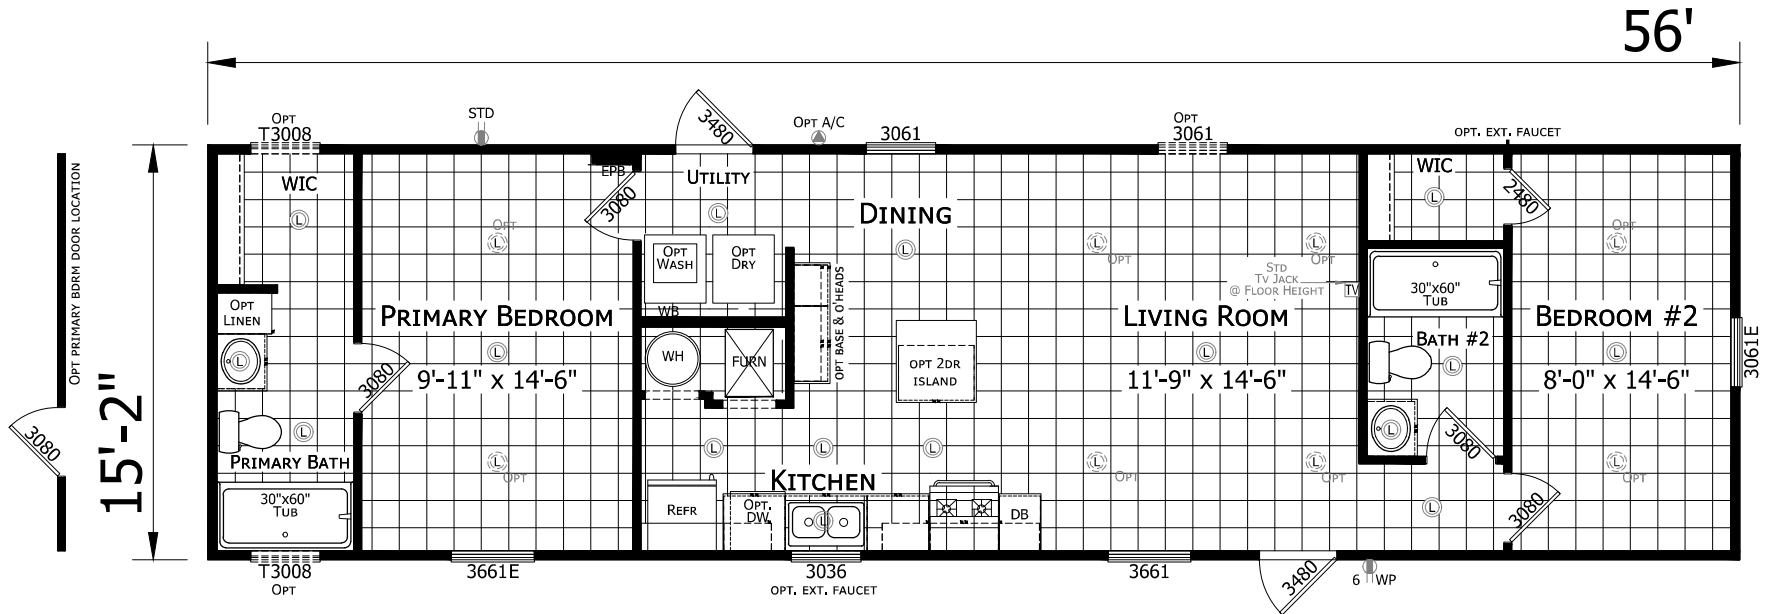

Hallsburg

Redman Classic Series - Single Section

849 SQ. FT. (Approximate) 2 Bedroom, 2 Bath

Last Updated: 11-6-25

CHAMPION HOMES CENTER
 3401 W. Corsicana Hwy
 Athens, TX 75751

FactoryExpoDirect.net | 1-800-218-5309