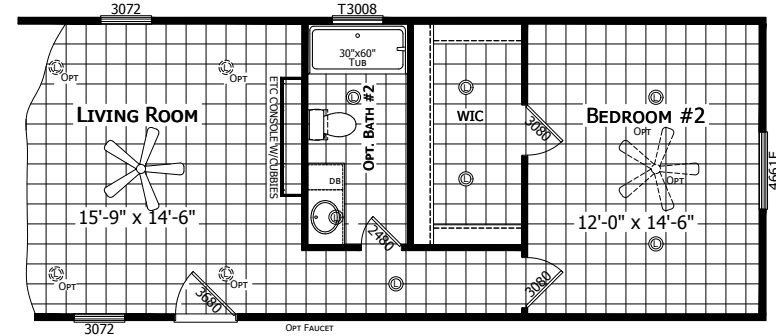

Harper

Homestead Series - Single Section

1,153 SQ. FT. (Approximate) 3 Bedroom, 2 Bath

Last Updated: 1-21-26

CHAMPION HOMES CENTER
 3401 W. Corsicana Hwy
 Athens, TX 75751

FactoryExpoDirect.net | 1-800-218-5309