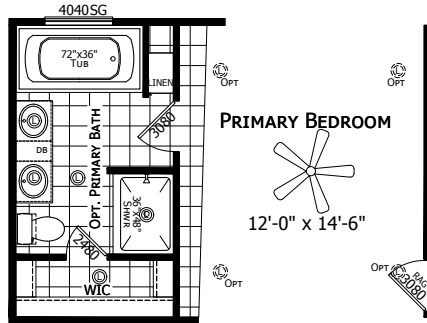

Harper

Homestead Series - Single Section

1,153 SQ. FT. (Approximate) 3 Bedroom, 2 Bath

Last Updated: 1-21-26

CHAMPION HOMES CENTER
 3401 W. Corsicana Hwy
 Athens, TX 75751

FactoryExpoDirect.net | 1-800-218-5309