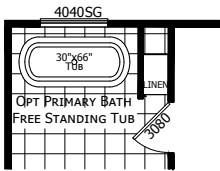

Harper

Homestead Series - Single Section

1,153 SQ. FT. (Approximate) 3 Bedroom, 2 Bath

Last Updated: 1-21-26

CHAMPION HOMES CENTER
 3401 W. Corsicana Hwy
 Athens, TX 75751

FactoryExpoDirect.net | 1-800-218-5309