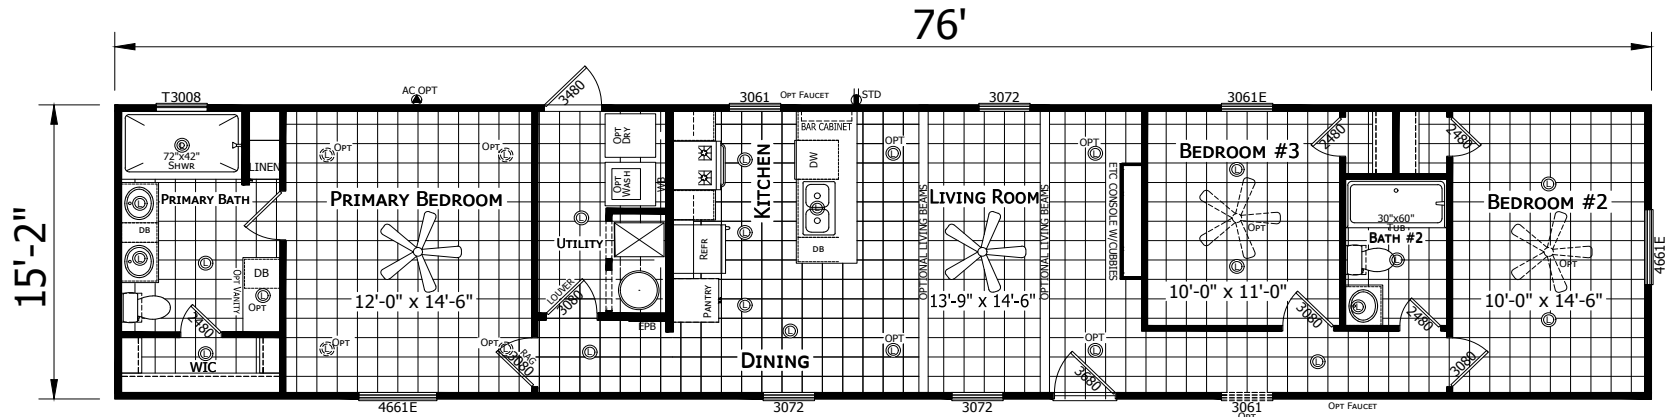

Harper

Homestead Series - Single Section

1,153 SQ. FT. (Approximate) 3 Bedroom, 2 Bath

Last Updated: 1-21-26

CHAMPION HOMES CENTER
 3401 W. Corsicana Hwy
 Athens, TX 75751

FactoryExpoDirect.net | 1-800-218-5309