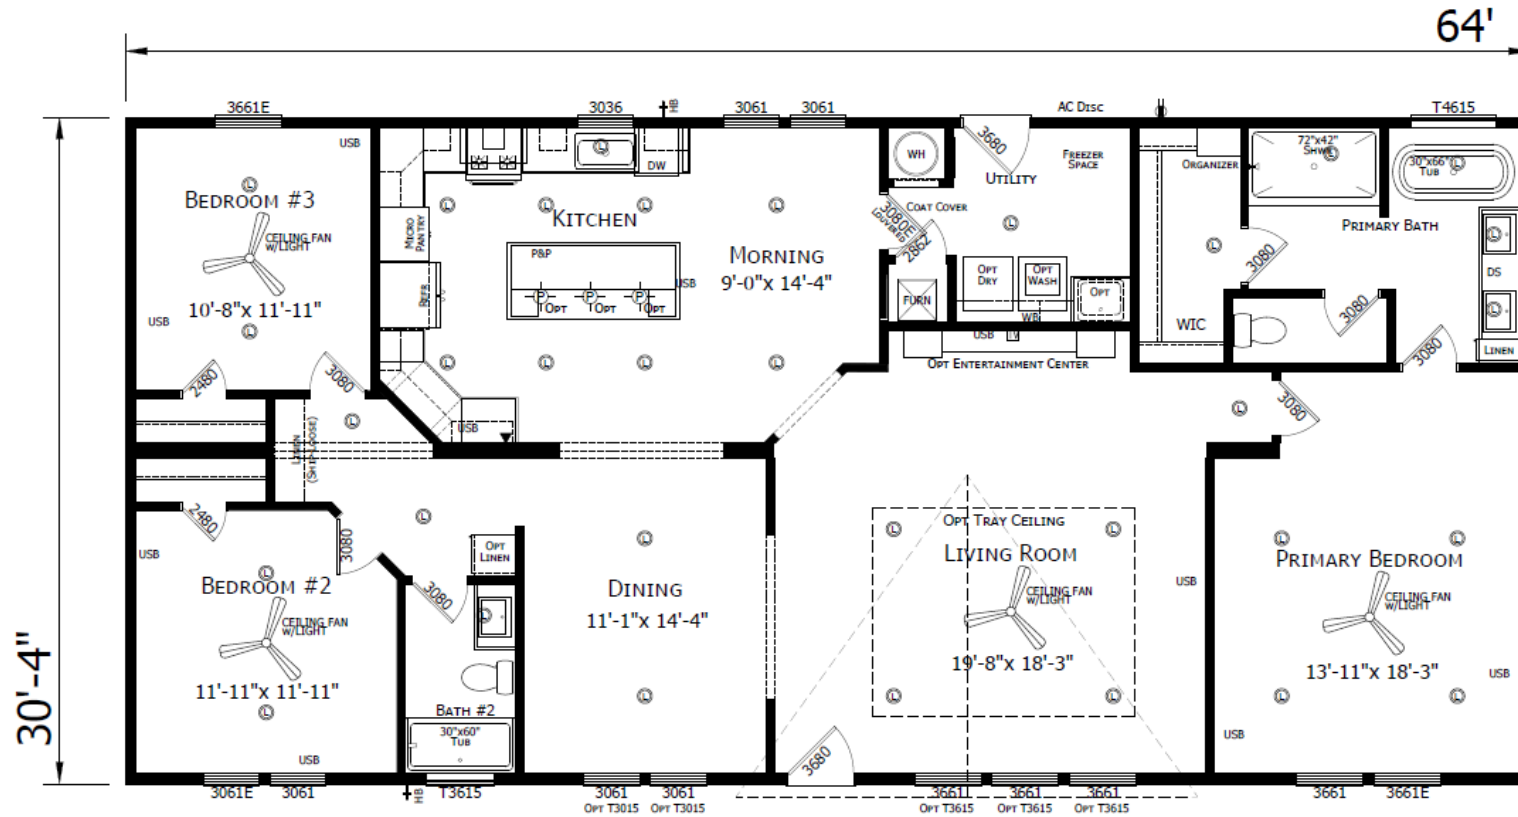

Heidelberg

Innovation Series - Multi Section

1,941 SQ. FT. (Approximate) 3 Bedroom, 2 Bath

Last Updated: 4-9-26

CHAMPION HOMES CENTER
 3401 W. Corsicana Hwy
 Athens, Texas 75751

FactoryExpoDirect.net | 1-800-218-5309