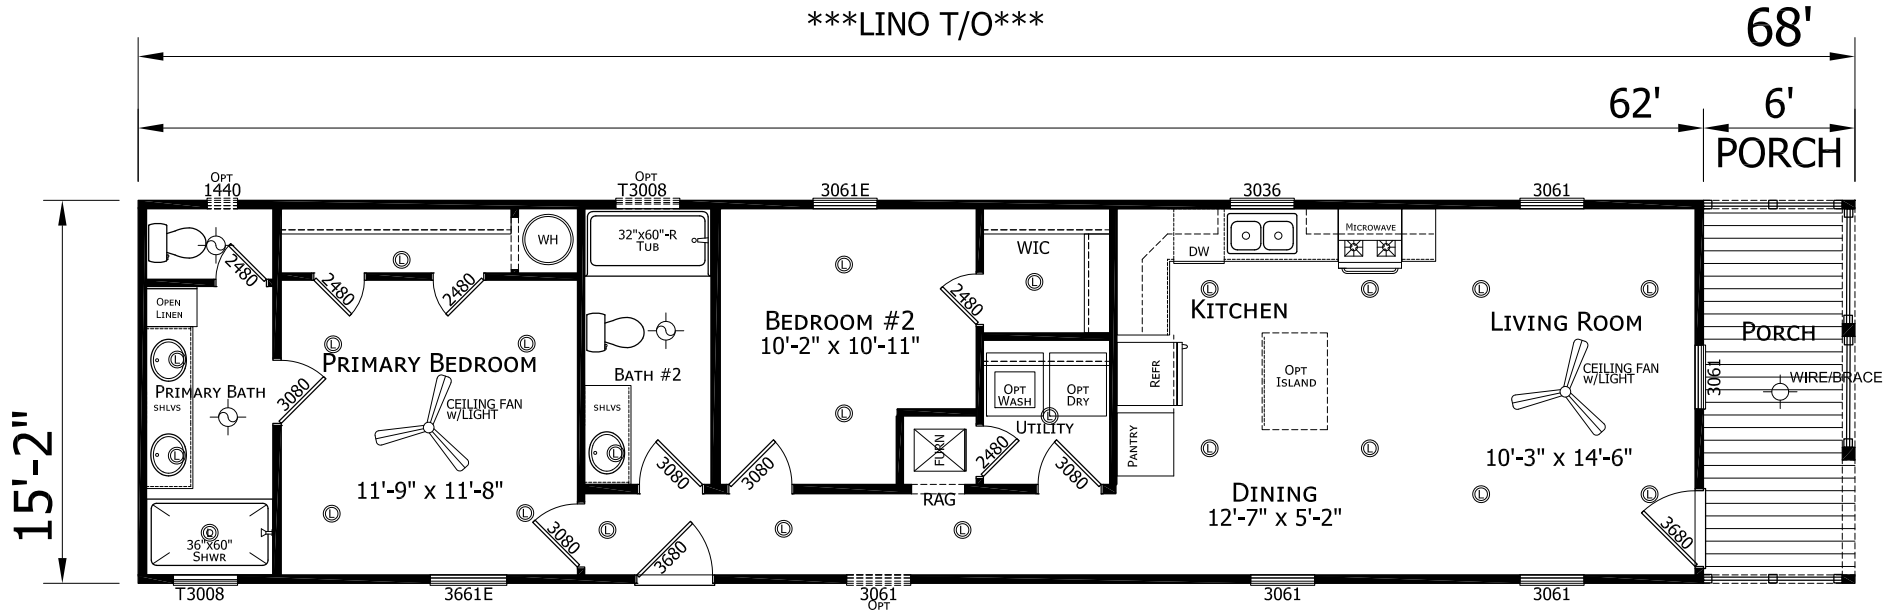

# Herty

Welcome Series

1,031 SQ. FT. (Approximate) 2 Bedroom, 2 Bath

Last Updated: 6-5-26

**CHAMPION HOMES CENTER**  
 3401 W. Corsicana Hwy  
 Athens, Texas 75751

**FactoryExpoDirect.net | 1-800-218-5309**