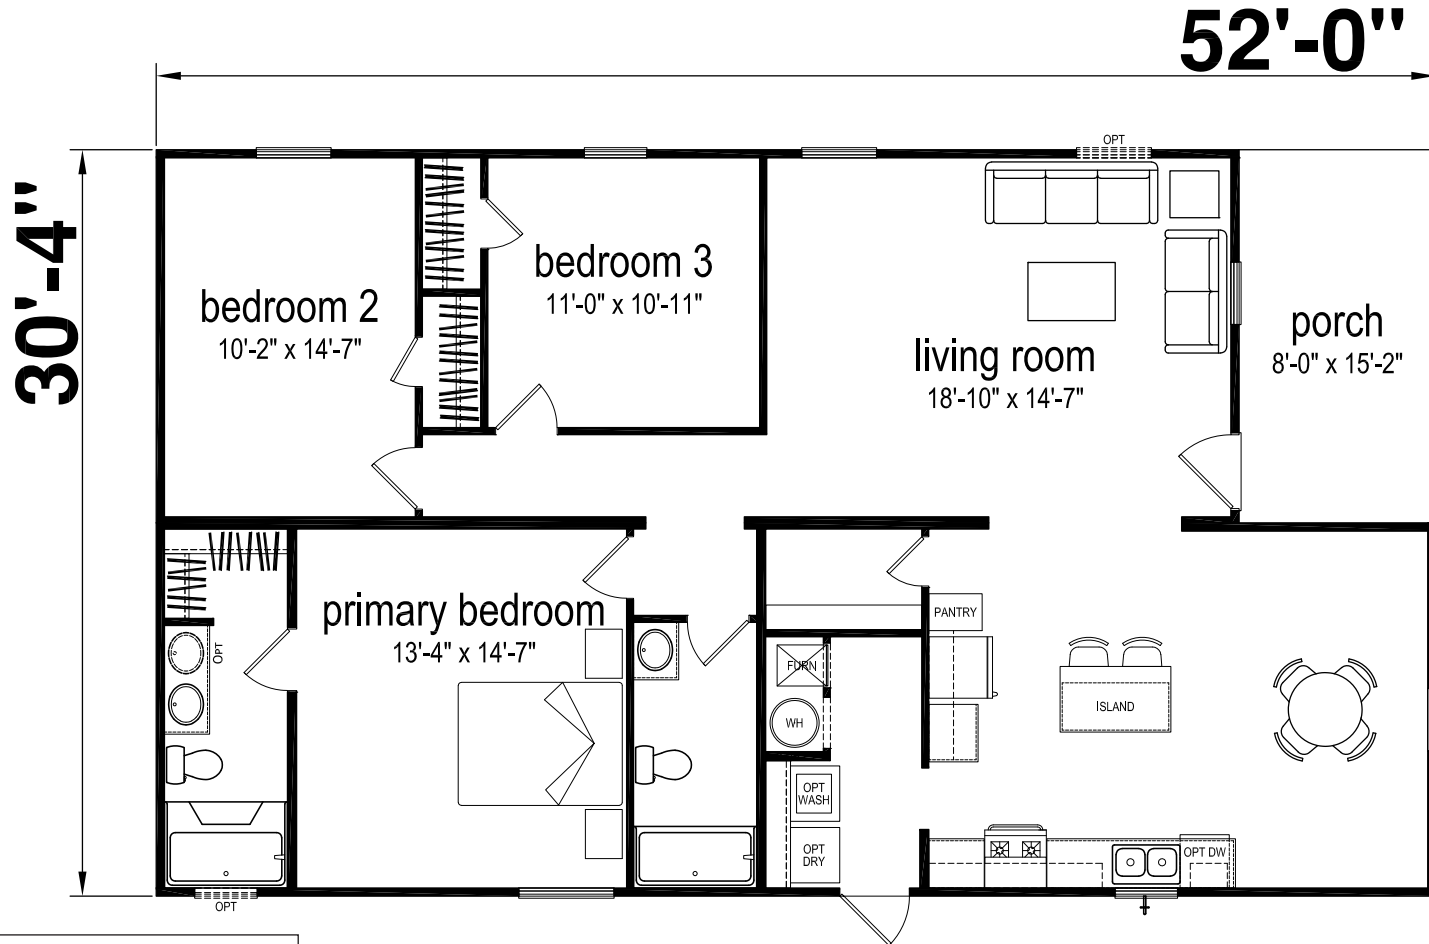

Hollis

Prime Series

1456 SQ. FT. (Approximate) 3 Bedroom, 2 Bath

Last Updated: 10-3-24

CHAMPION HOMES CENTER
3401 W. Corsicana Hwy
Athens, Texas 75751

FactoryExpoDirect.net | 1-800-218-5309

IMPORTANT: Champion Homes Center reserves the right to modify, cancel or substitute products or features of this event at any time without prior notice or obligation. Pictures and other promotional materials are representative and may depict or contain floor plans, square footages, elevations, options, upgrades, extra design features, decorations, floor coverings, specialty light fixtures, custom paint and wall coverings, window treatments, landscaping, sound and alarm systems, furnishings, appliances, and other designer/decorator features and amenities that are not included as part of the home and/or may not be available at all locations. Home, pricing and community information is subject to change, and homes to prior sale, at any time without notice or obligation. ©2023 Champion Homes Center. All rights reserved.