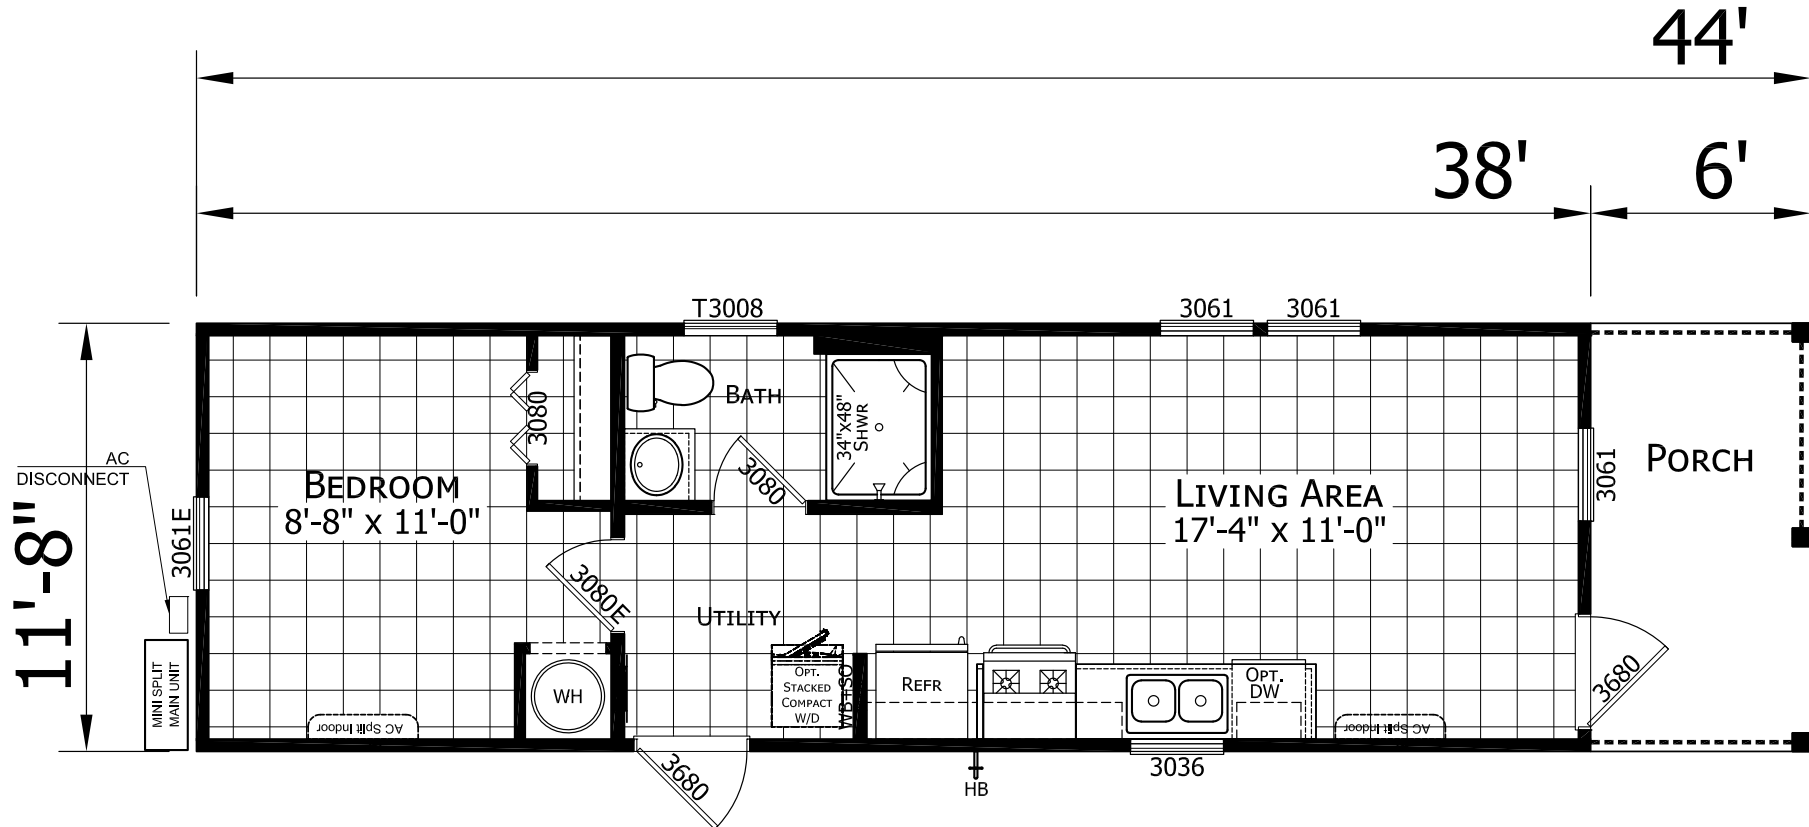

Hunter

Compact Cabins Series

443 SQ. FT. (Approximate) 1 Bedroom, 1 Bath

Last Updated: 6-6-25

CHAMPION HOMES CENTER
3401 W. Corsicana Hwy
Athens, TX 75751

FactoryExpoDirect.net | 1-800-218-5309

IMPORTANT: Champion Homes reserves the right to modify, cancel or substitute products or features of this event at any time without prior notice or obligation. Pictures and other promotional materials are representative and may depict or contain floor plans, square footages, elevations, options, upgrades, extra design features, decorations, floor coverings, specialty light fixtures, custom paint and wall coverings, window treatments, landscaping, sound and alarm systems, furnishings, appliances, and other designer/decorator features and amenities that are not included as part of the home and/or may not be available at all locations. Home, pricing and community information is subject to change, and homes to prior sale, at any time without notice or obligation. ©2020 Champion Homes. All rights reserved.