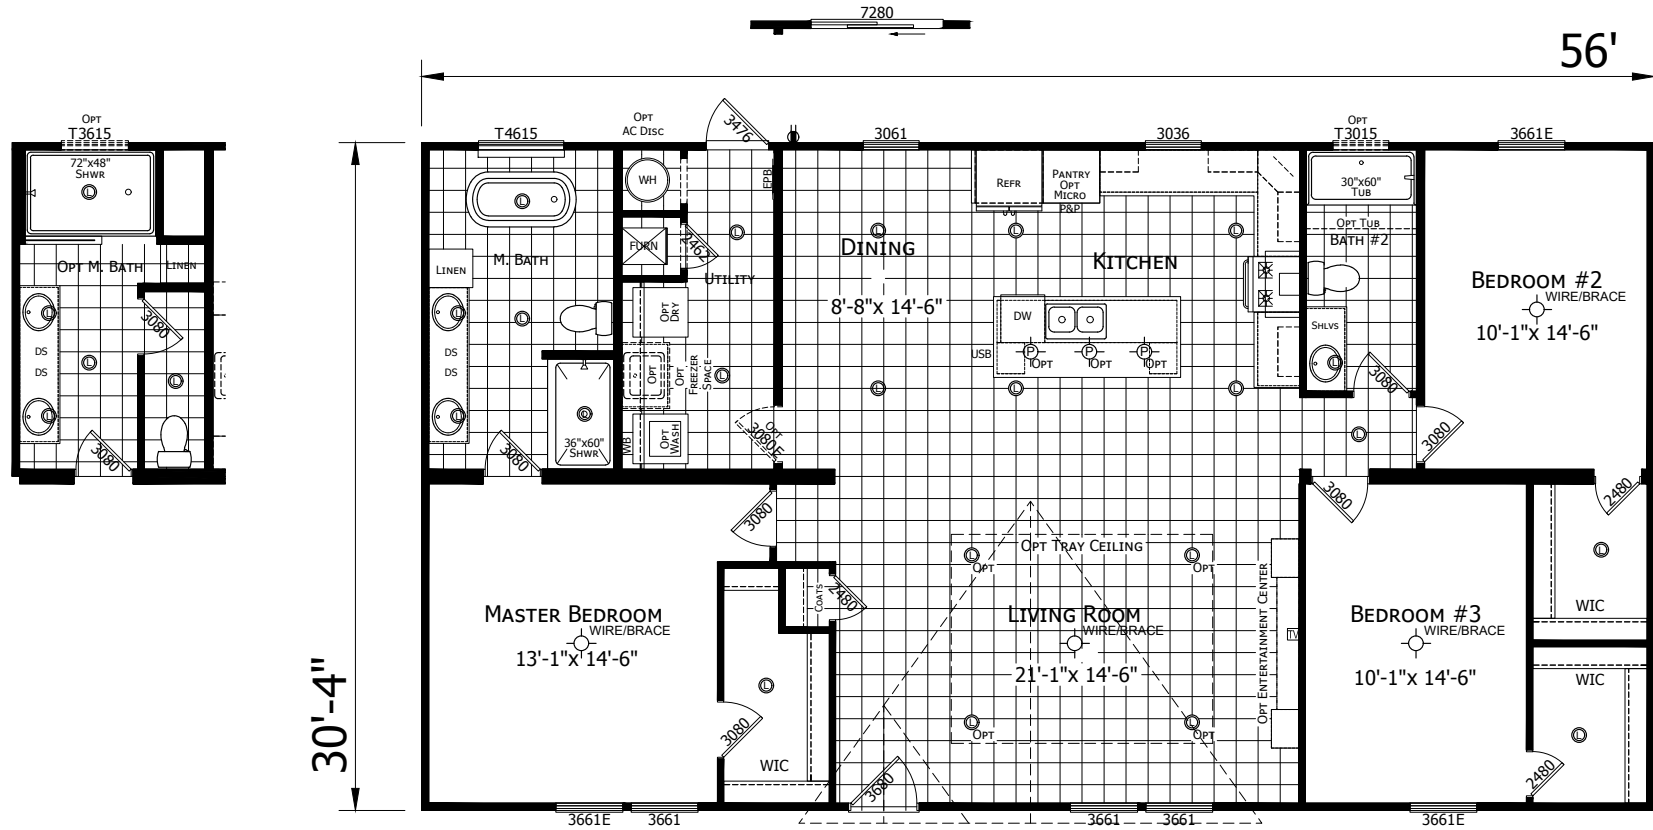

# Jadyn

Innovation Series - Multi Section

1,699 SQ. FT. (Approximate) 3 Bedrooms, 2 Baths

Last Updated: 5-20-22

**FACTORY EXPO HOME CENTERS**  
 3401 W. Corsicana Hwy  
 Athens, Texas 75751

**FactoryExpoDirect.net | 1-800-218-5309**