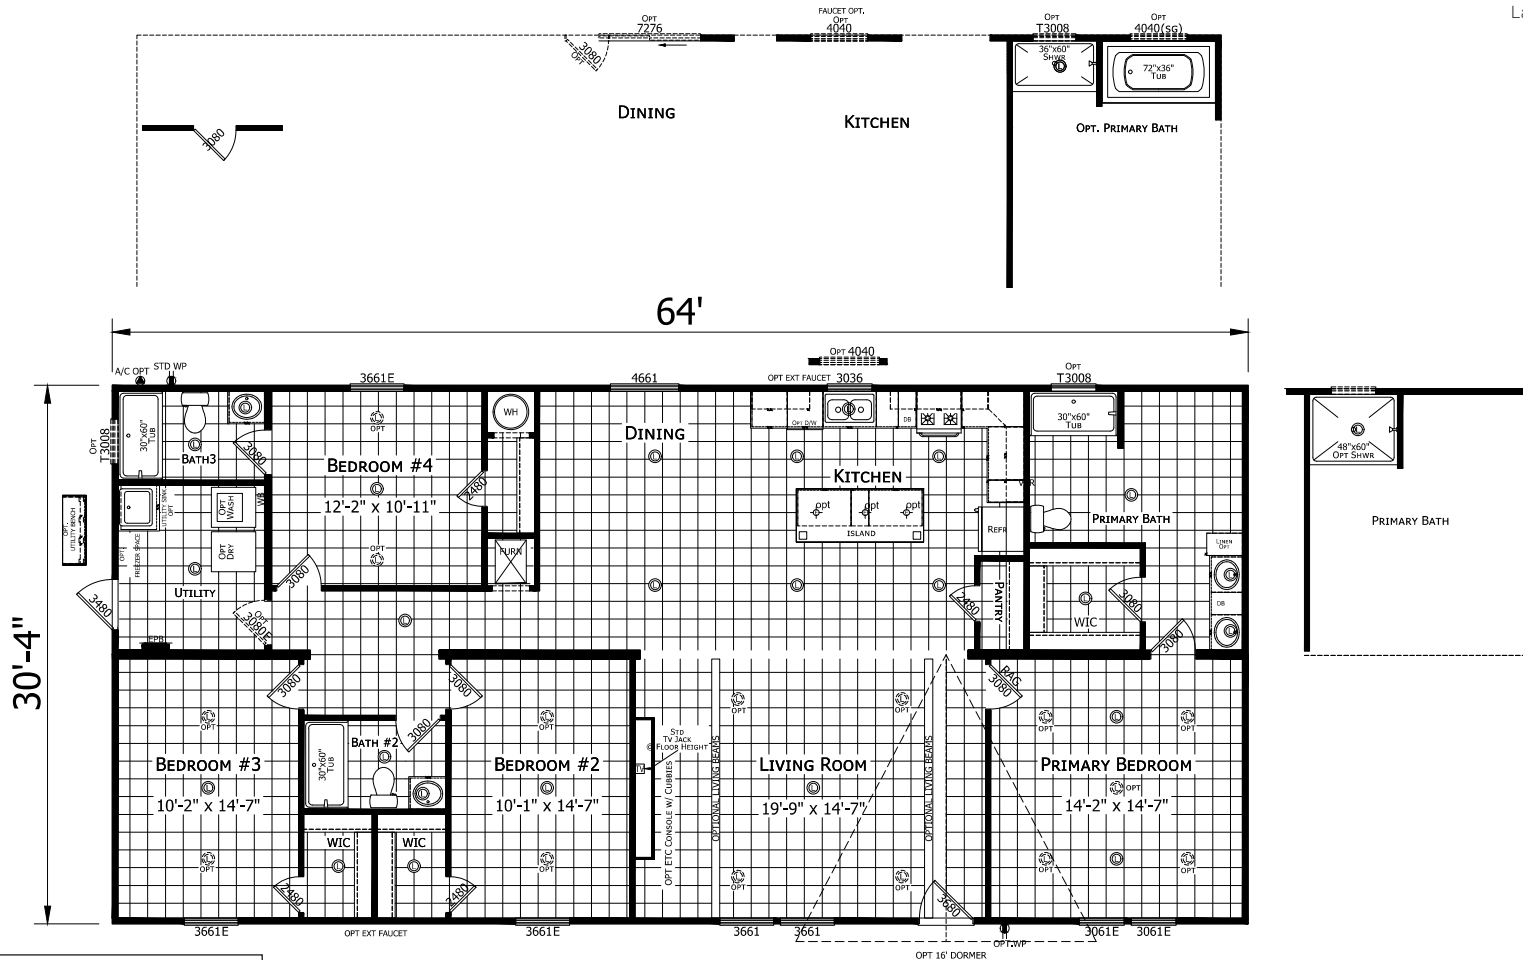

Jennings

Redman Classic Series - Multi Section

1,941 SQ. FT. (Approximate) 4 Bedroom, 3 Bath

Last Updated: 11-7-25

CHAMPION HOMES CENTER
3401 W. Corsicana Hwy
Athens, TX 75751

FactoryExpoDirect.net | 1-800-218-5309