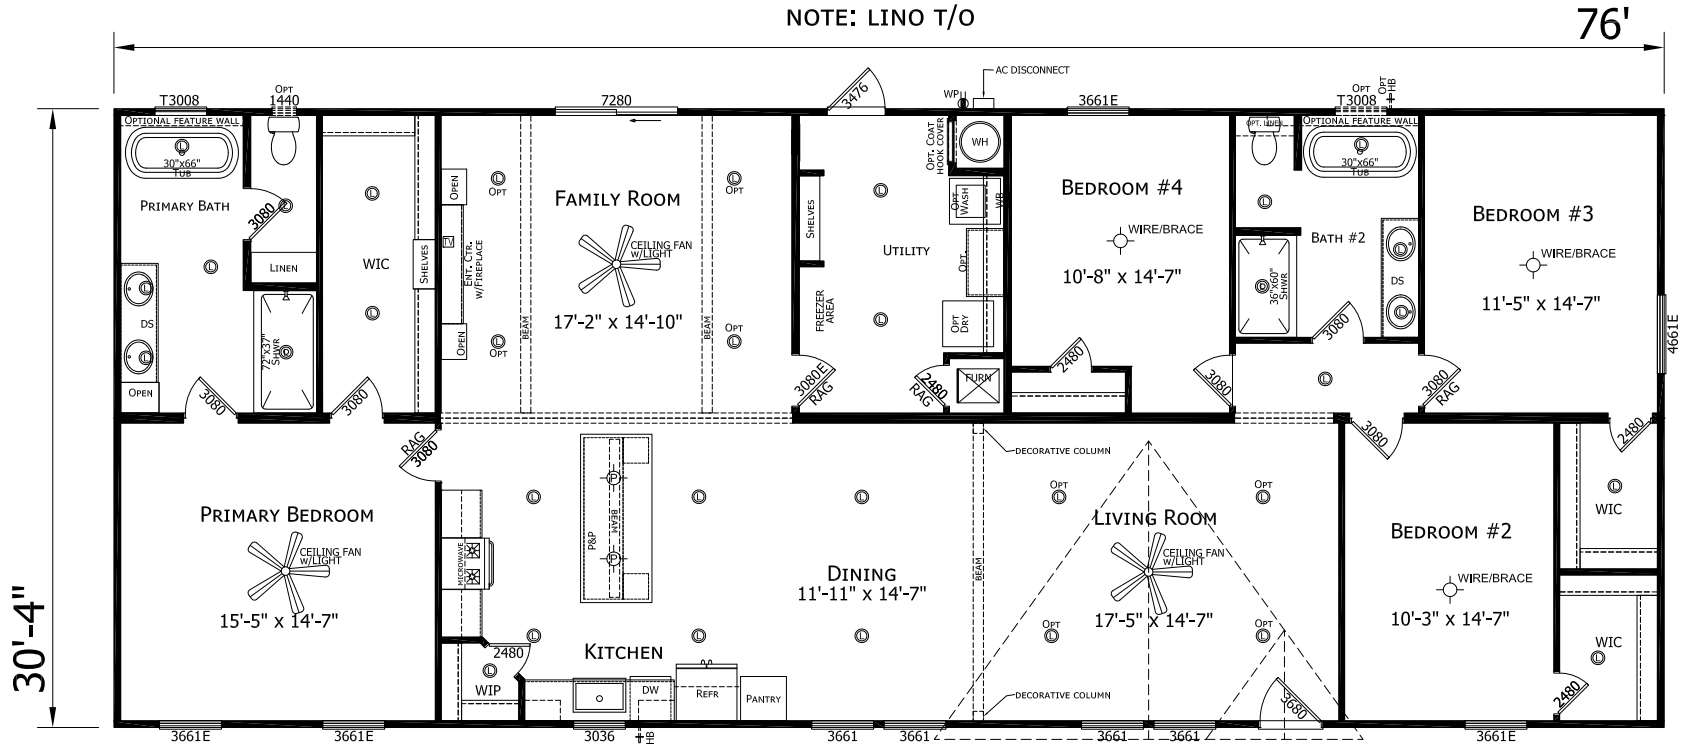

Keechi

Cedar Creek Series

2,305 SQ. FT. (Approximate) 4 Bedroom, 2 Bath

Last Updated: 5-24-24

FRONT ELEVATION

CHAMPION HOMES CENTER
3401 W. Corsicana Hwy
Athens, Texas 75751

FactoryExpoDirect.net | 1-800-218-5309