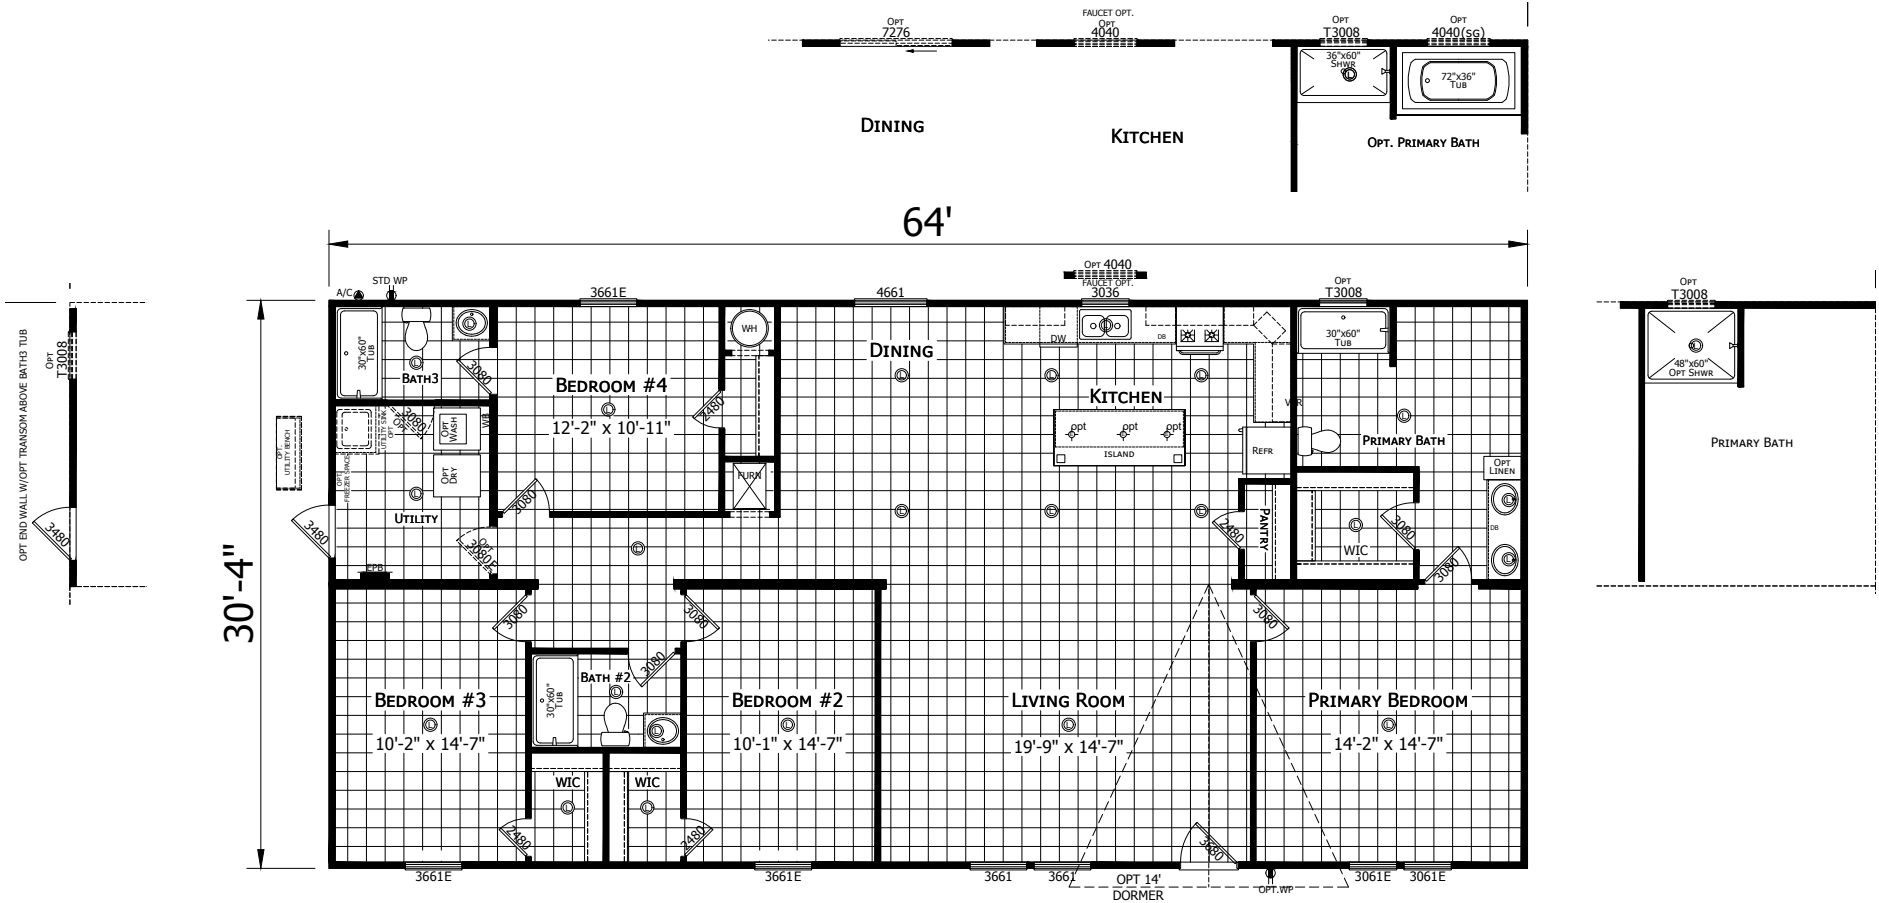

# Kerens

Redman Classic Series - Multi Section

1,941 SQ. FT. (Approximate) 4 Bedroom, 3 Bath

Last Updated: 10-30-24

**CHAMPION HOMES CENTER**  
 3401 W. Corsicana Hwy  
 Athens, Texas 75751

**FactoryExpoDirect.net | 1-800-218-5309**