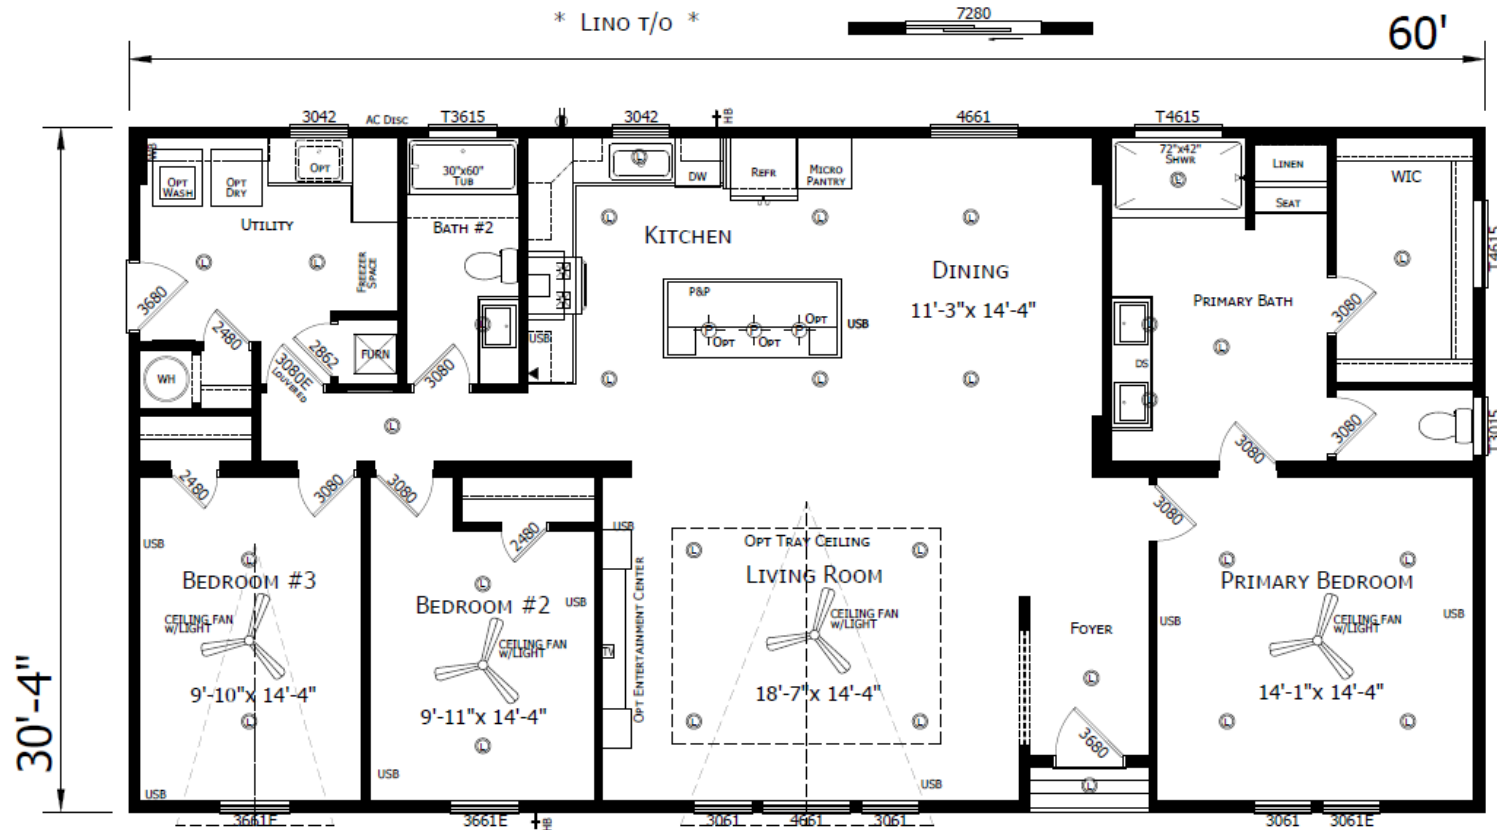

Lasana

Innovation Series - Multi Section

1,810 SQ. FT. (Approximate) 3 Bedroom, 2 Bath

Last Updated: 4-9-26

CHAMPION HOMES CENTER
 3401 W. Corsicana Hwy
 Athens, Texas 75751

FactoryExpoDirect.net | 1-800-218-5309