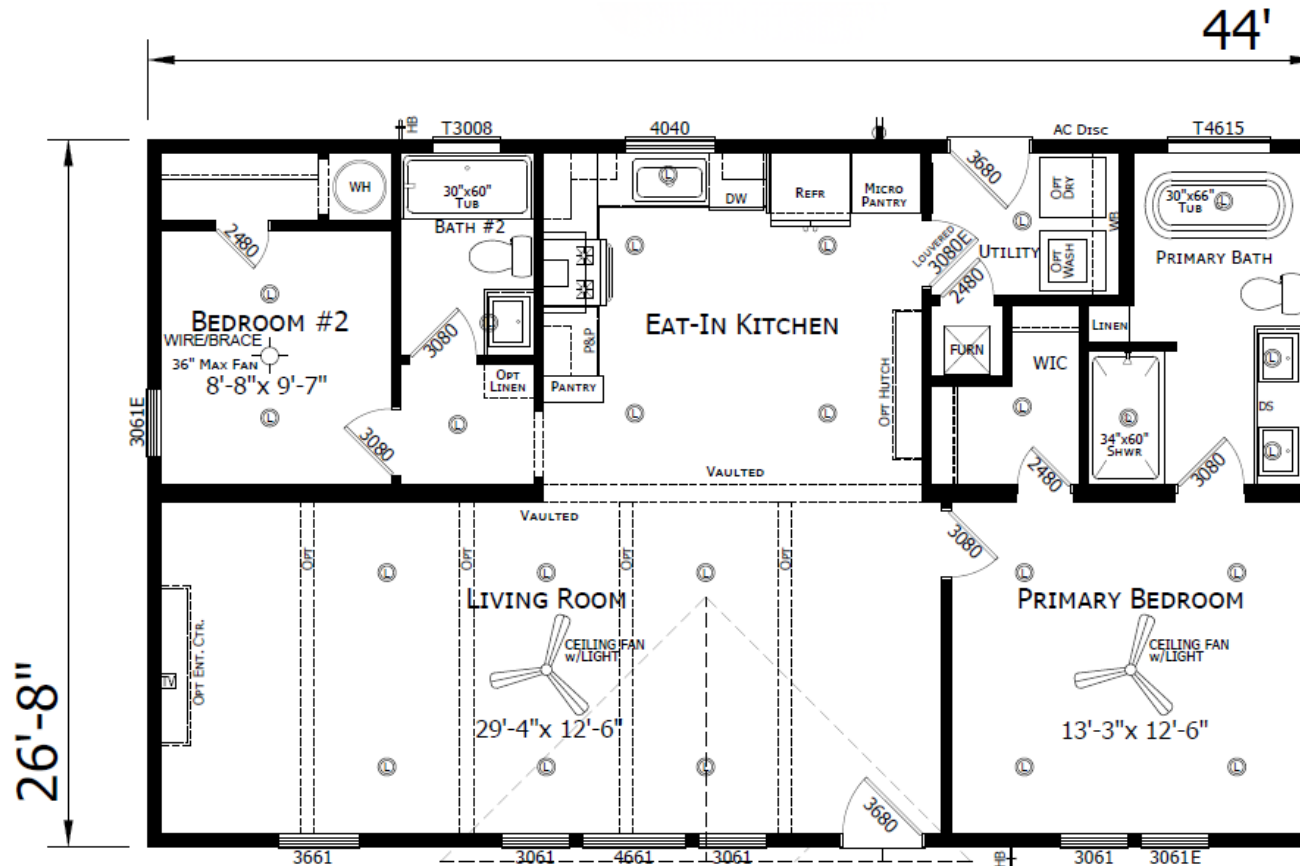

Laureles

Innovation Series - Multi Section

1,173 SQ. FT. (Approximate) 2 Bedroom, 2 Bath

Last Updated: 4-9-26

CHAMPION HOMES CENTER
 3401 W. Corsicana Hwy
 Athens, Texas 75751

FactoryExpoDirect.net | 1-800-218-5309