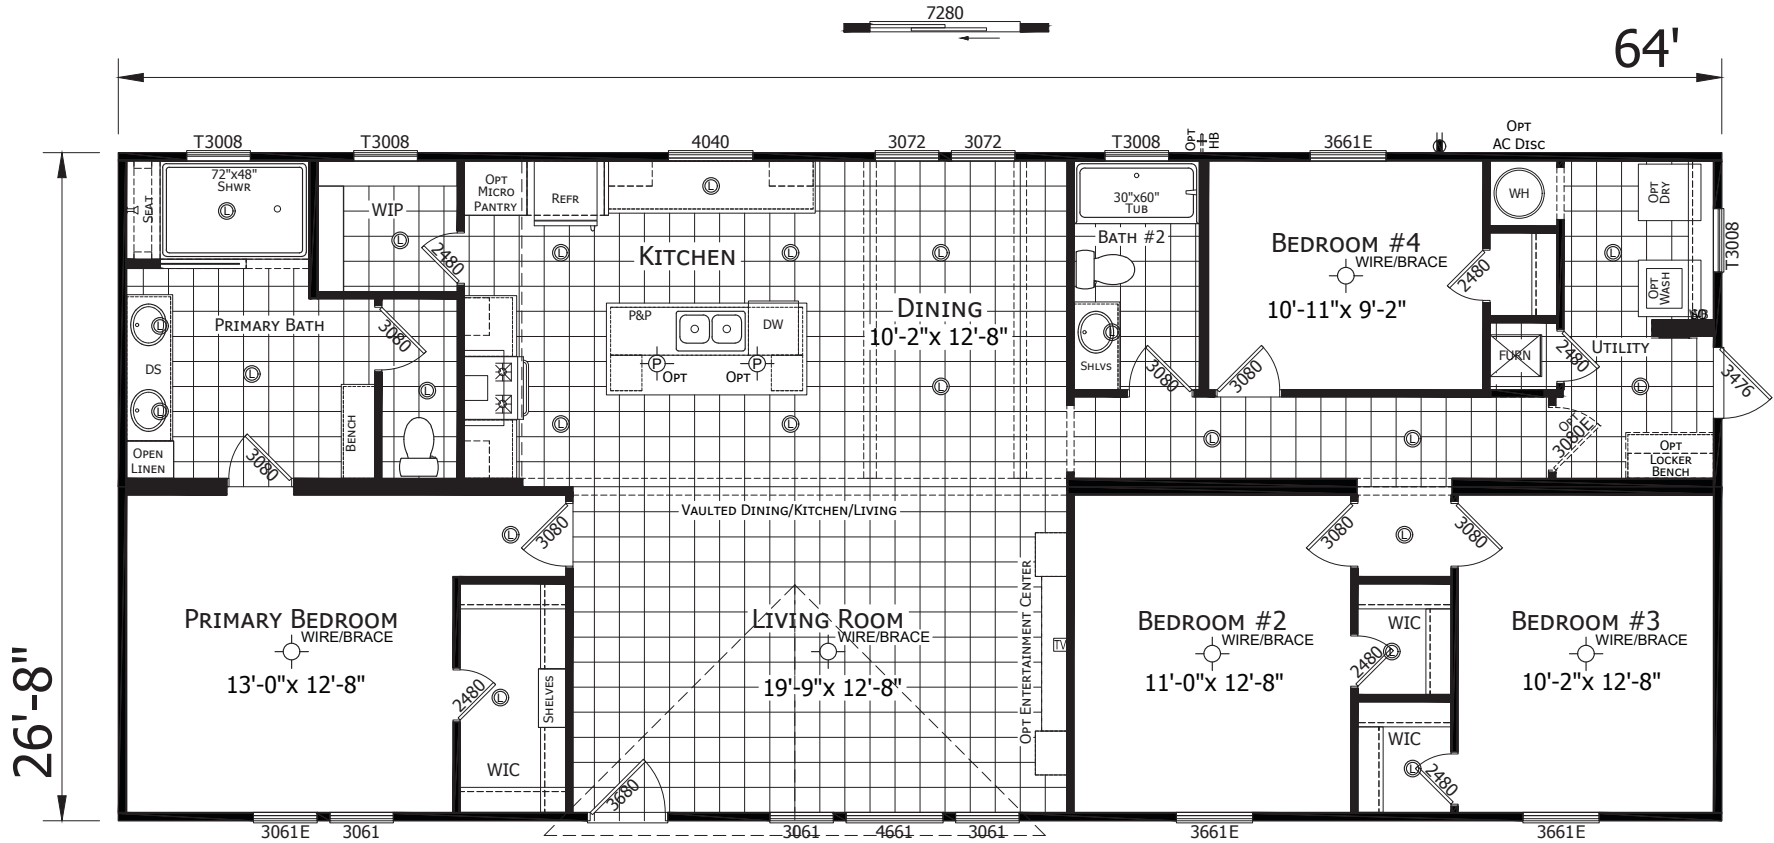

Lola

Innovation Series - Multi Section

1,707 SQ. FT. (Approximate) 4 Bedrooms, 2 Baths

Last Updated: 9-26-22

FACTORY EXPO HOME CENTERS

3401 W. Corsicana Hwy
Athens, Texas 75751

FactoryExpoDirect.net | 1-800-218-5309