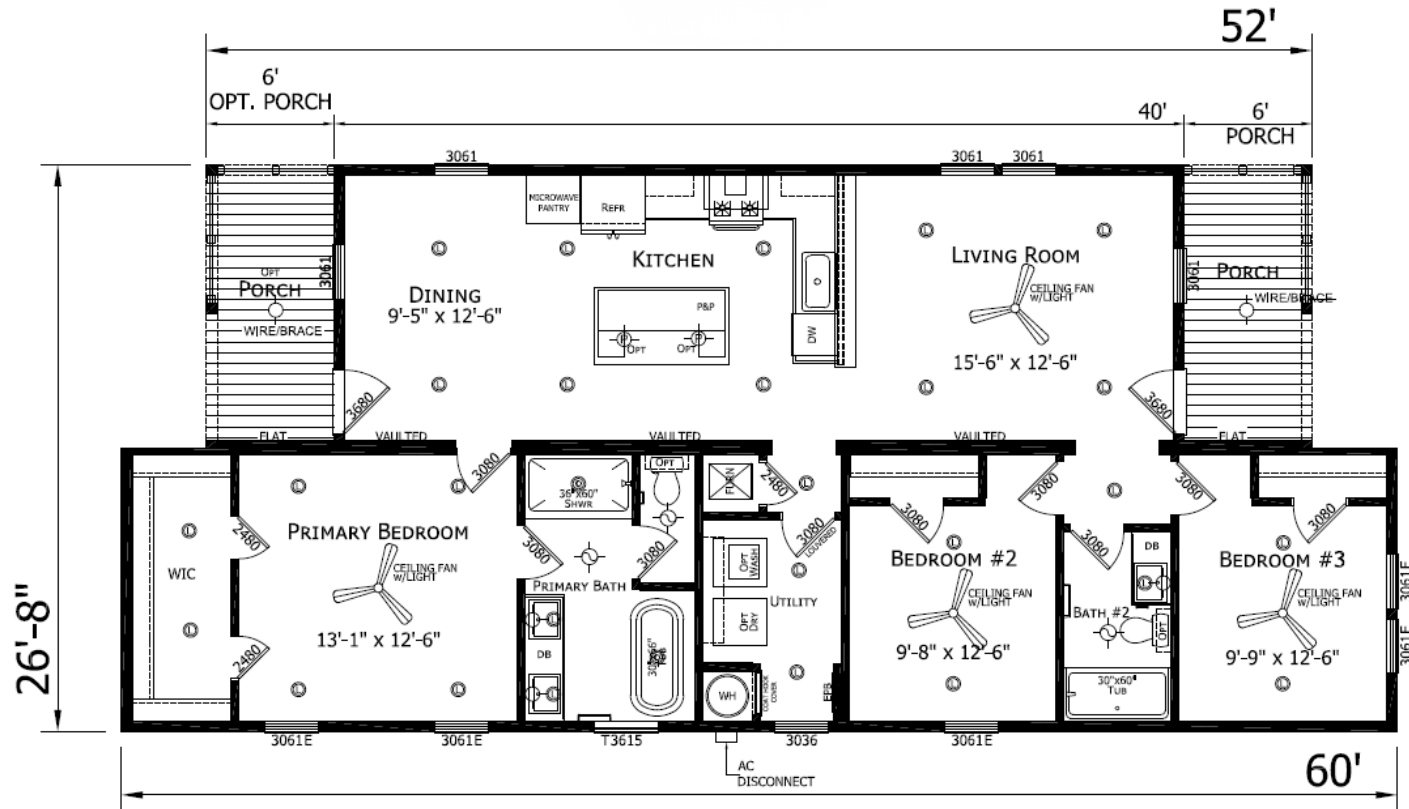

# Lynne

Innovation Series - Multi Section

1,333 SQ. FT. (Approximate) 3 Bedroom, 2 Bath

Last Updated: 4-9-26

**CHAMPION HOMES CENTER**  
 3401 W. Corsicana Hwy  
 Athens, Texas 75751

**FactoryExpoDirect.net | 1-800-218-5309**