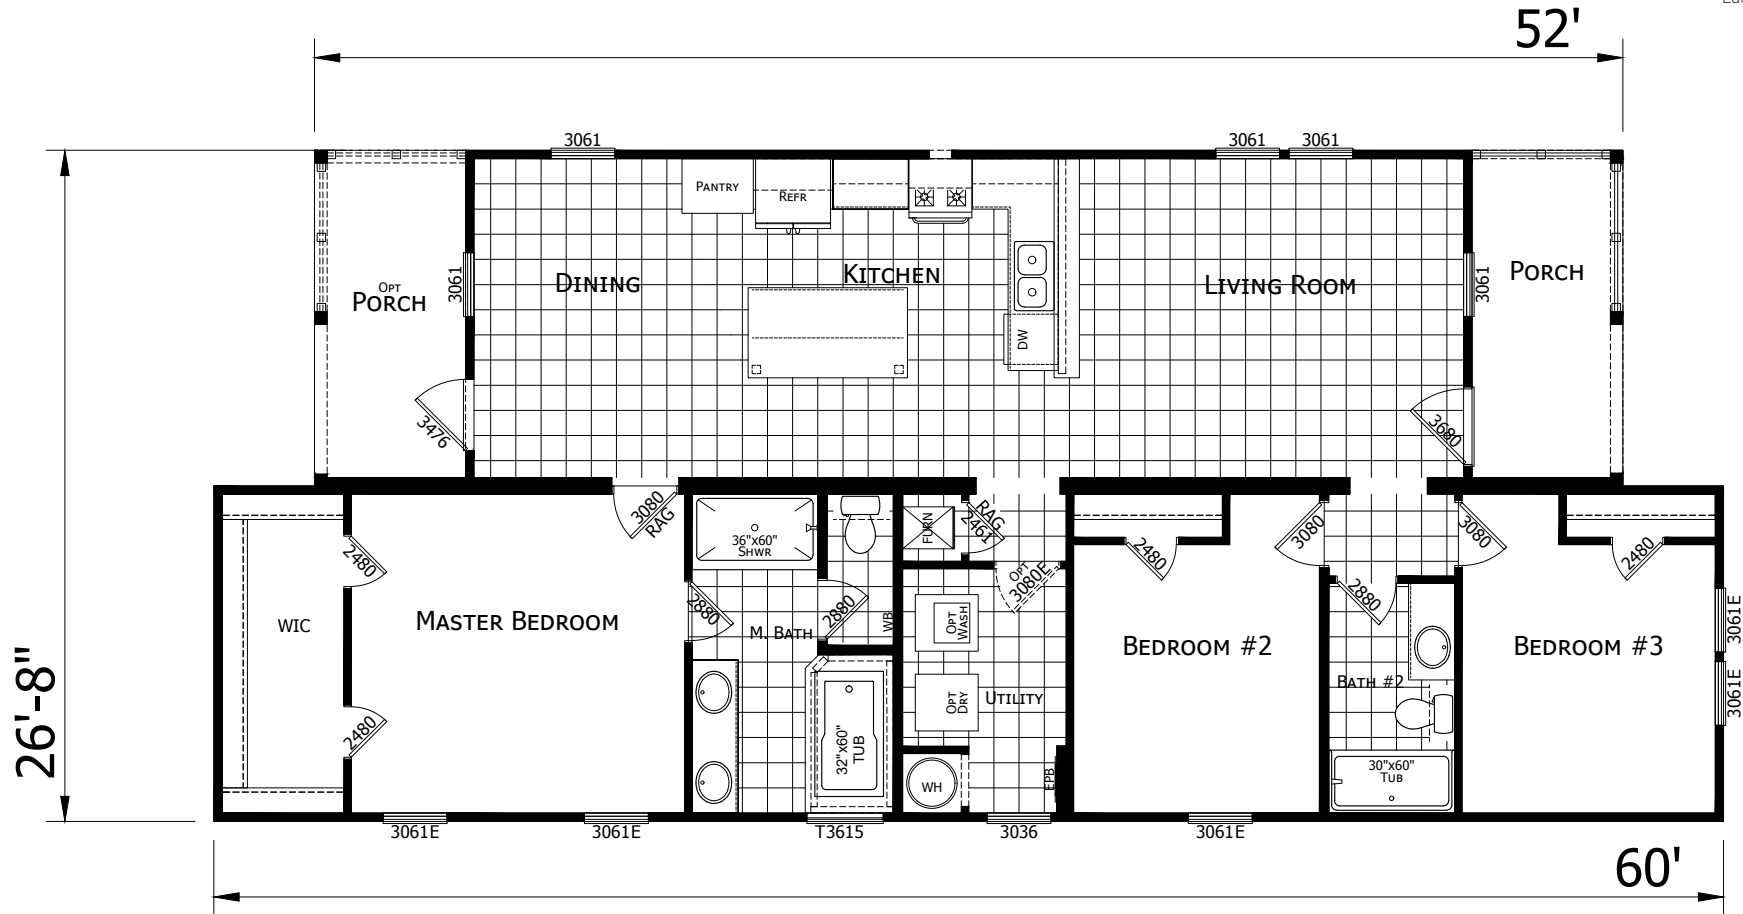

Lynne

Innovation Series - Multi Section

1,333 SQ. FT. (Approximate) 3 Bedrooms, 2 Baths

Last Updated: 11-8-21

FACTORY EXPO HOME CENTERS
 3401 W. Corsicana Hwy
 Athens, Texas 75751

FactoryExpoDirect.net | 1-800-218-5309