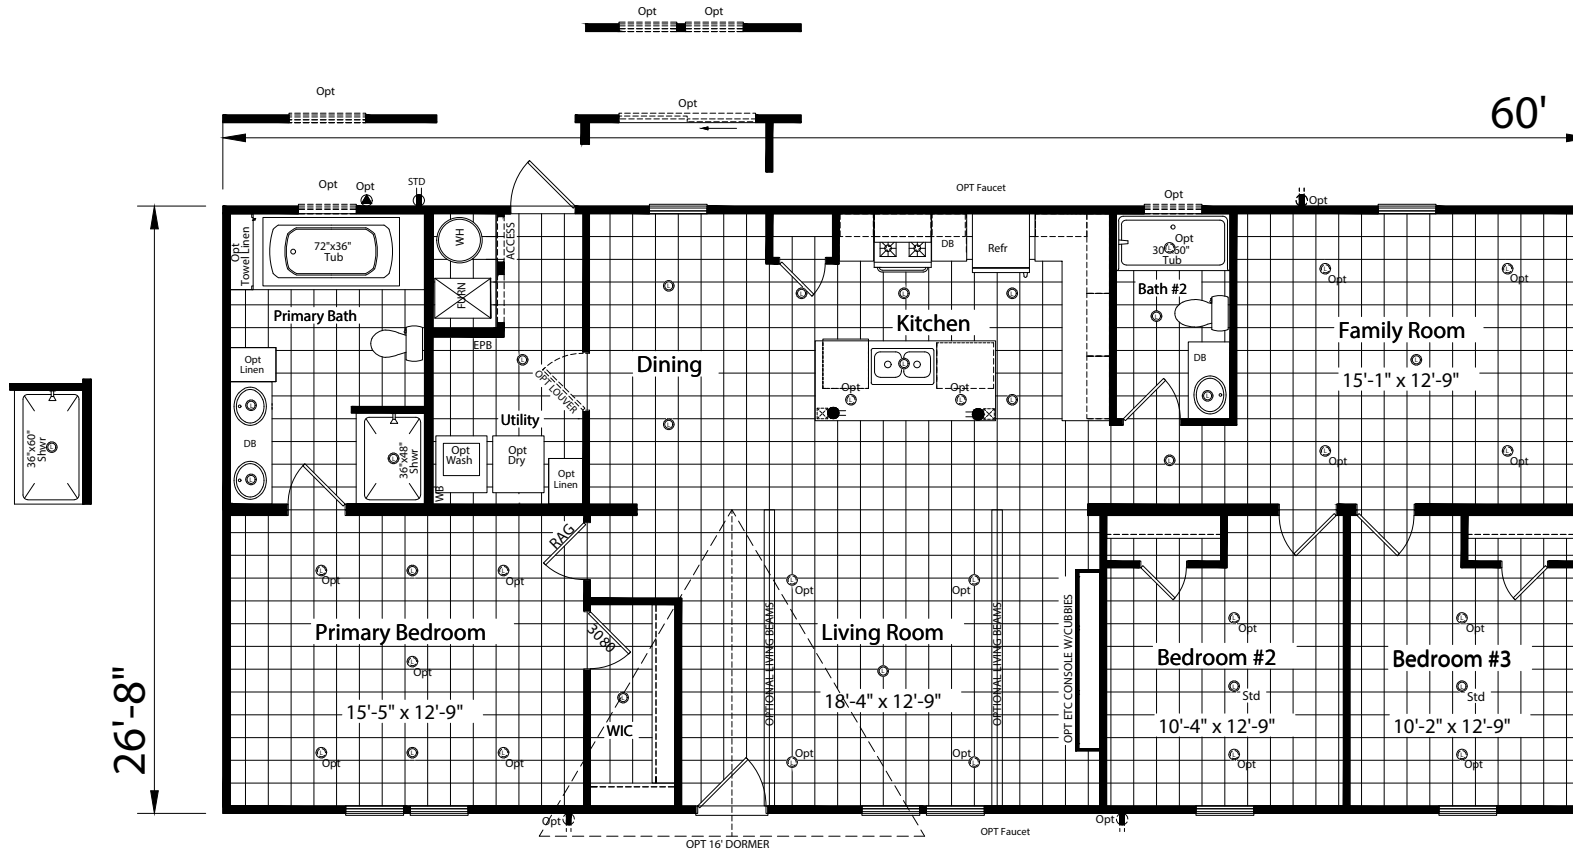

Maloney

Redman Classic Series - Multi Section

1,600 SQ. FT. (Approximate) 3 Bedroom, 2 Bath

Last Updated: 6-11-26

CHAMPION HOMES CENTER
3401 W. Corsicana Hwy
Athens, TX 75751

FactoryExpoDirect.net | 1-800-218-5309