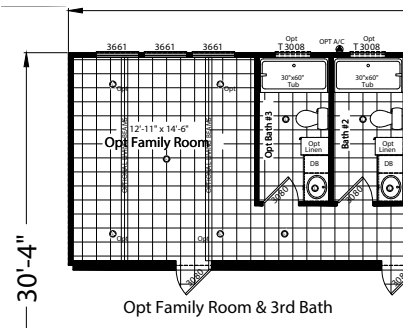

Manvel

Redman Classic Series - Multi Section

2,305 SQ. FT. (Approximate) 4 Bedroom, 2 Bath

Last Updated: 4-22-26

Opt Primary Bath

Opt Glamour Bath

Opt Family Room & 3rd Bath

Opt 5th Bedroom & 3rd Bath