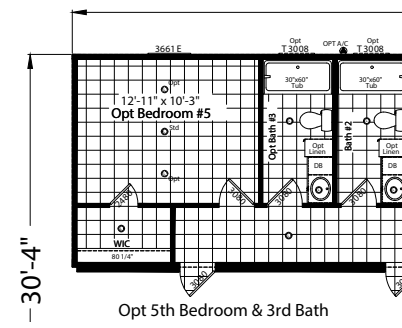

Manvel

Redman Classic Series - Multi Section

2,305 SQ. FT. (Approximate) 4 Bedroom, 2 Bath

Last Updated: 4-22-26

Opt Primary Bath

Opt Glamour Bath

Opt Family Room & 3rd Bath

Opt 5th Bedroom & 3rd Bath