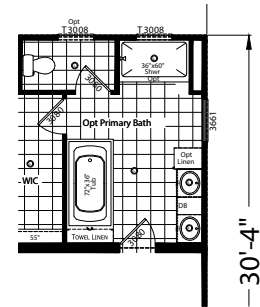

Manvel

Redman Classic Series - Multi Section

2,305 SQ. FT. (Approximate) 4 Bedroom, 2 Bath

Last Updated: 4-22-26

Opt Primary Bath

Opt Glamour Bath

Opt Family Room & 3rd Bath

Opt 5th Bedroom & 3rd Bath