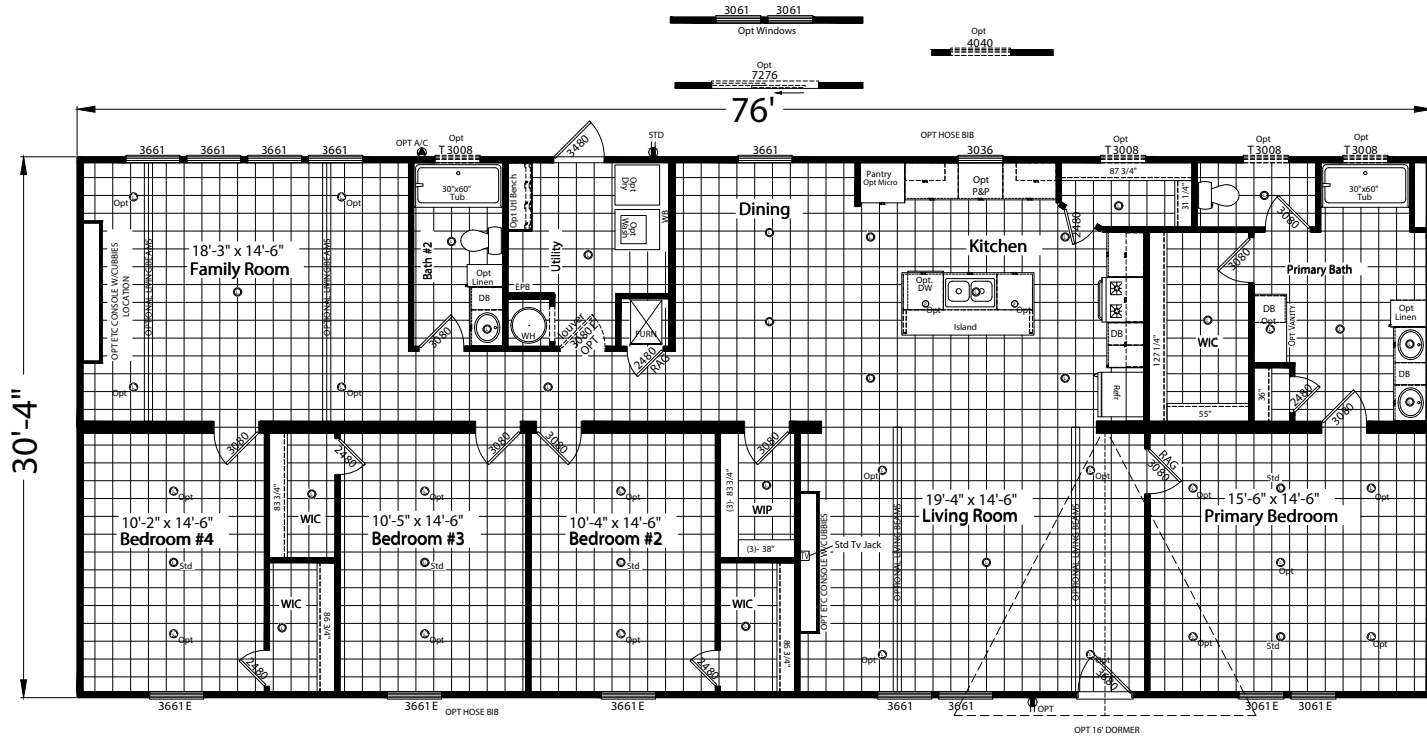

Manvel

Redman Classic Series - Multi Section

2,305 SQ. FT. (Approximate) 4 Bedroom, 2 Bath

Last Updated: 4-22-26

Opt Primary Bath

Opt Glamour Bath

Opt Family Room & 3rd Bath

Opt 5th Bedroom & 3rd Bath