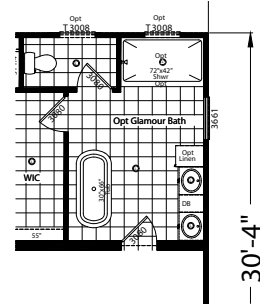

Manvel

Redman Classic Series - Multi Section

2,305 SQ. FT. (Approximate) 4 Bedroom, 2 Bath

Last Updated: 4-22-26

Opt Primary Bath

Opt Glamour Bath

Opt Family Room & 3rd Bath

Opt 5th Bedroom & 3rd Bath