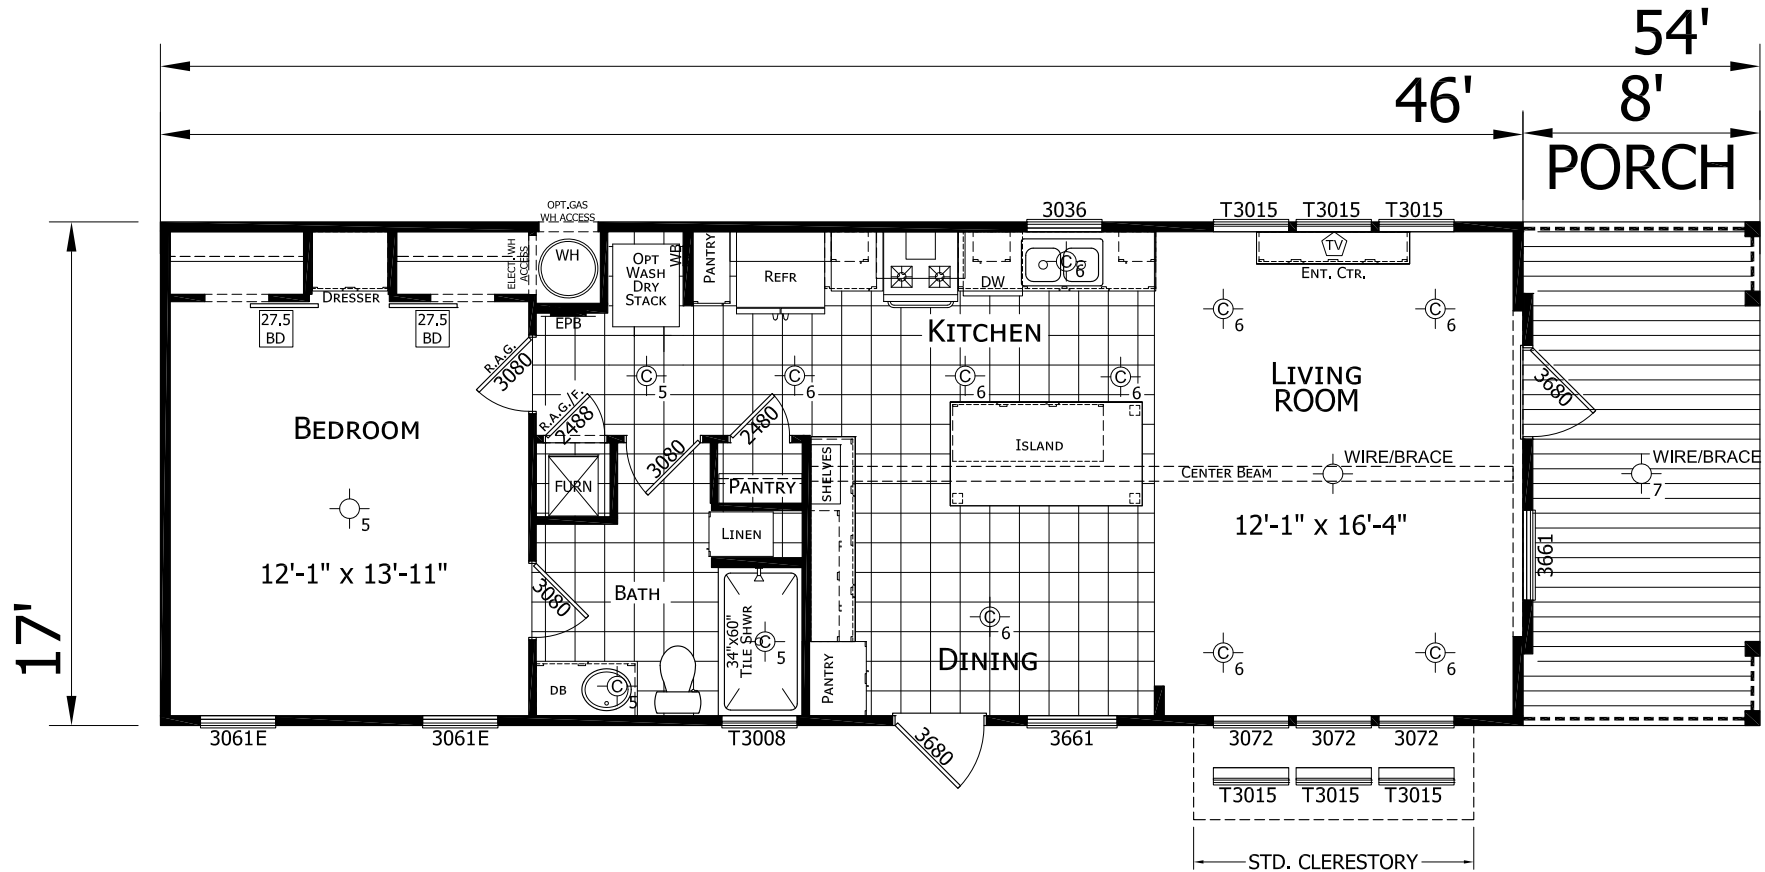

Marbleton

Diamond Series

782 SQ. FT. (Approximate) 1 Bedroom, 1 Bath

Last Updated: 11-22-24

CHAMPION HOMES CENTER
 3401 W. Corsicana Hwy
 Athens, TX 75751

FactoryExpoDirect.net | 1-800-218-5309

IMPORTANT: Champion Homes reserves the right to modify, cancel or substitute products or features of this event at any time without prior notice or obligation. Pictures and other promotional materials are representative and may depict or contain floor plans, square footages, elevations, options, upgrades, extra design features, decorations, floor coverings, specialty light fixtures, custom paint and wall coverings, window treatments, landscaping, sound and alarm systems, furnishings, appliances, and other designer/decorator features and amenities that are not included as part of the home and/or may not be available at all locations. Home, pricing and community information is subject to change, and homes to prior sale, at any time without notice or obligation. ©2020 Champion Homes. All rights reserved.