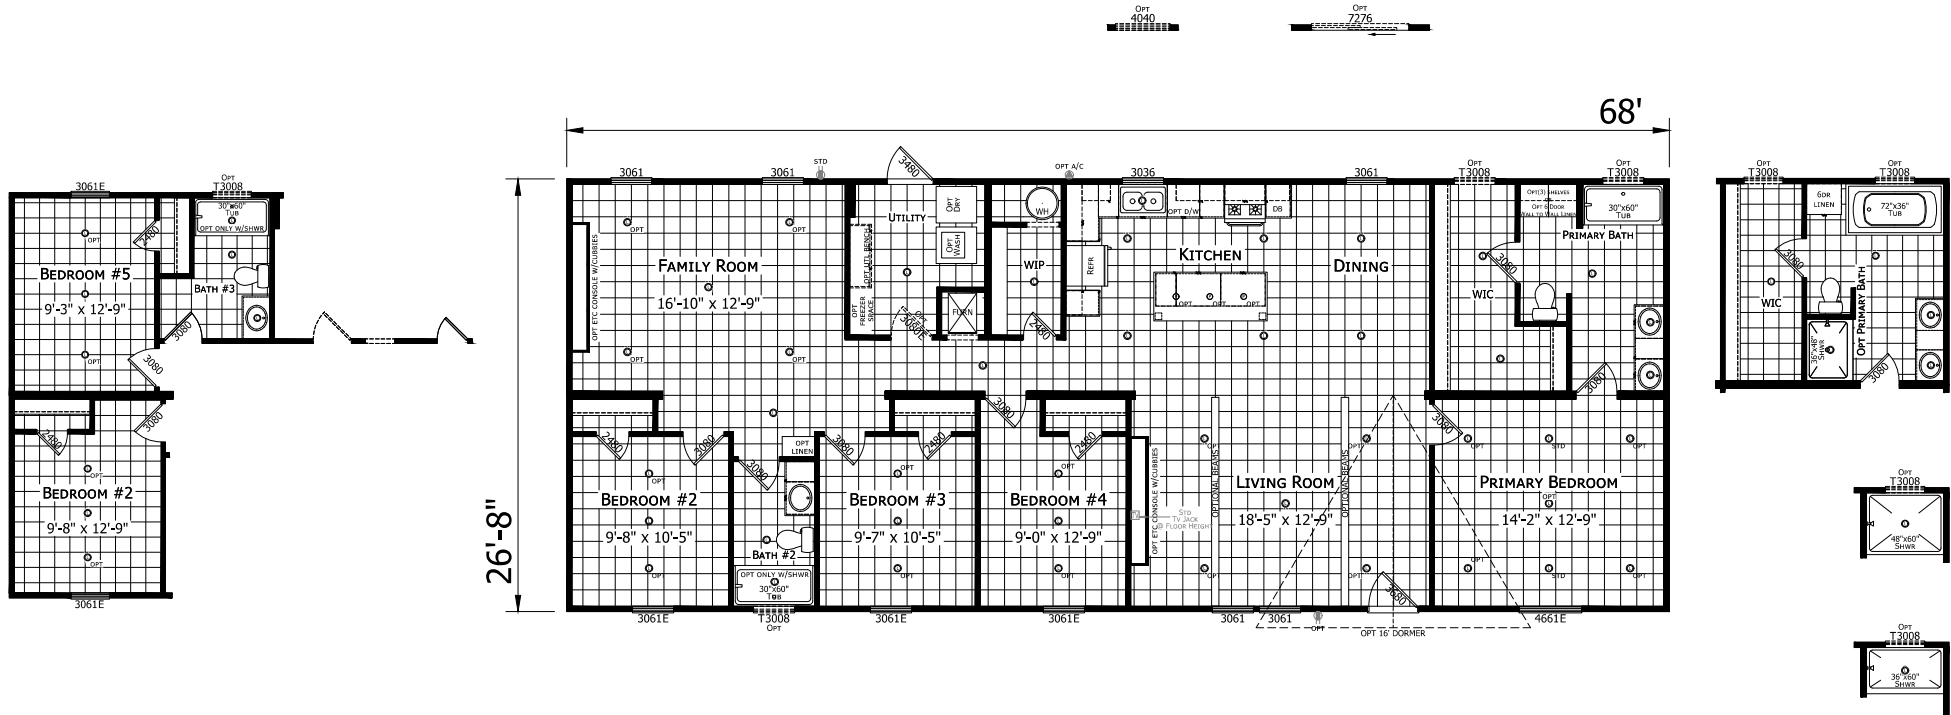

Maytown

Redman Classic Series - Multi Section

1,813 SQ. FT. (Approximate) 4 Bedroom, 2 Bath

Last Updated: 11-7-25

CHAMPION HOMES CENTER
 3401 W. Corsicana Hwy
 Athens, TX 75751

FactoryExpoDirect.net | 1-800-218-5309