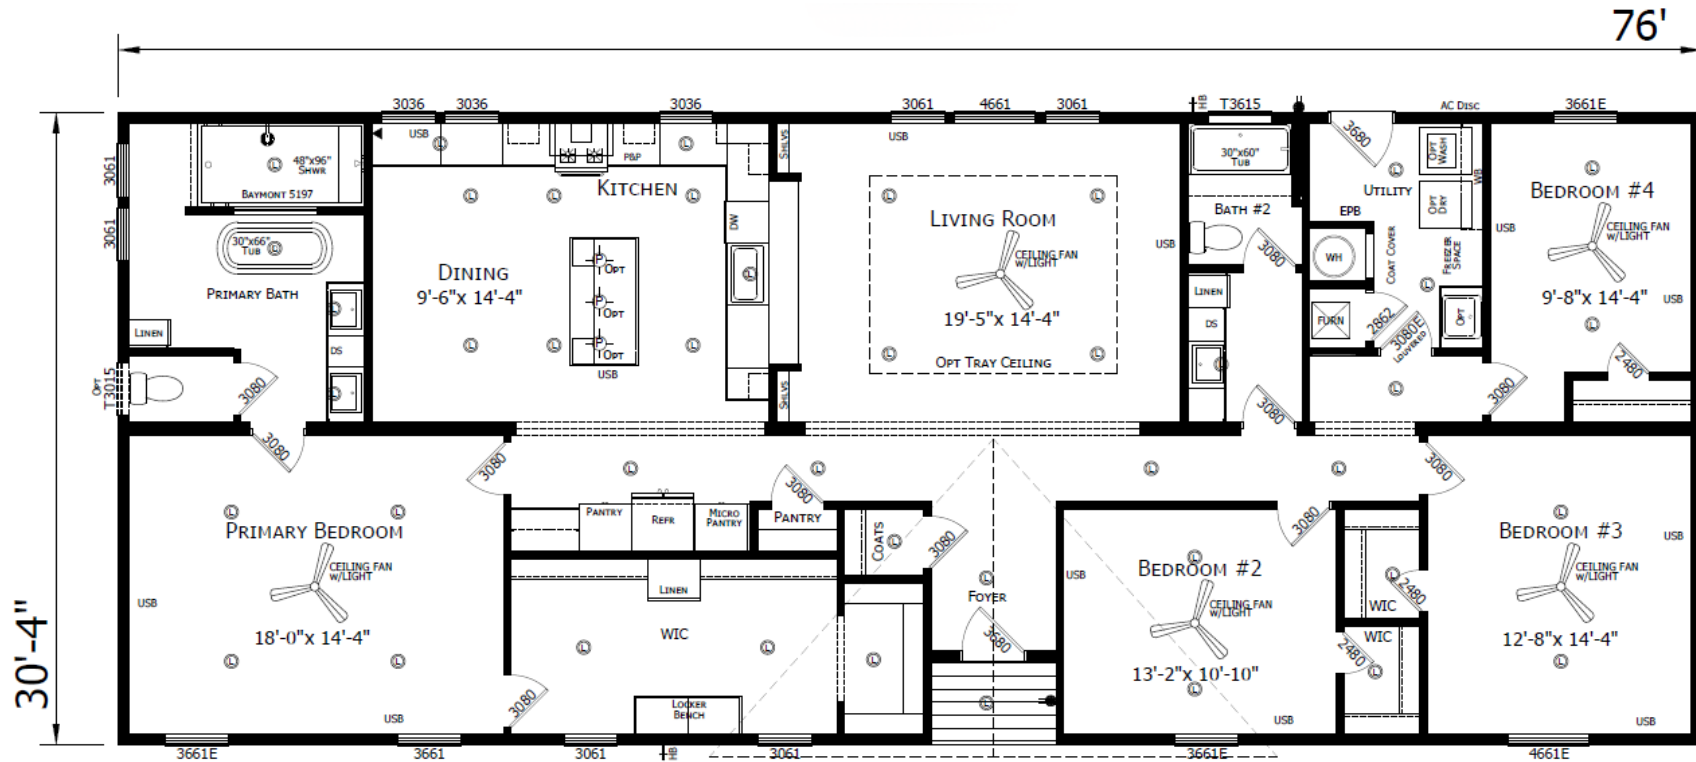

McAllen

Innovation Series - Multi Section

2,281 SQ. FT. (Approximate) 4 Bedroom, 2 Bath

Last Updated: 4-9-26

CHAMPION HOMES CENTER
3401 W. Corsicana Hwy
Athens, Texas 75751

FactoryExpoDirect.net | 1-800-218-5309