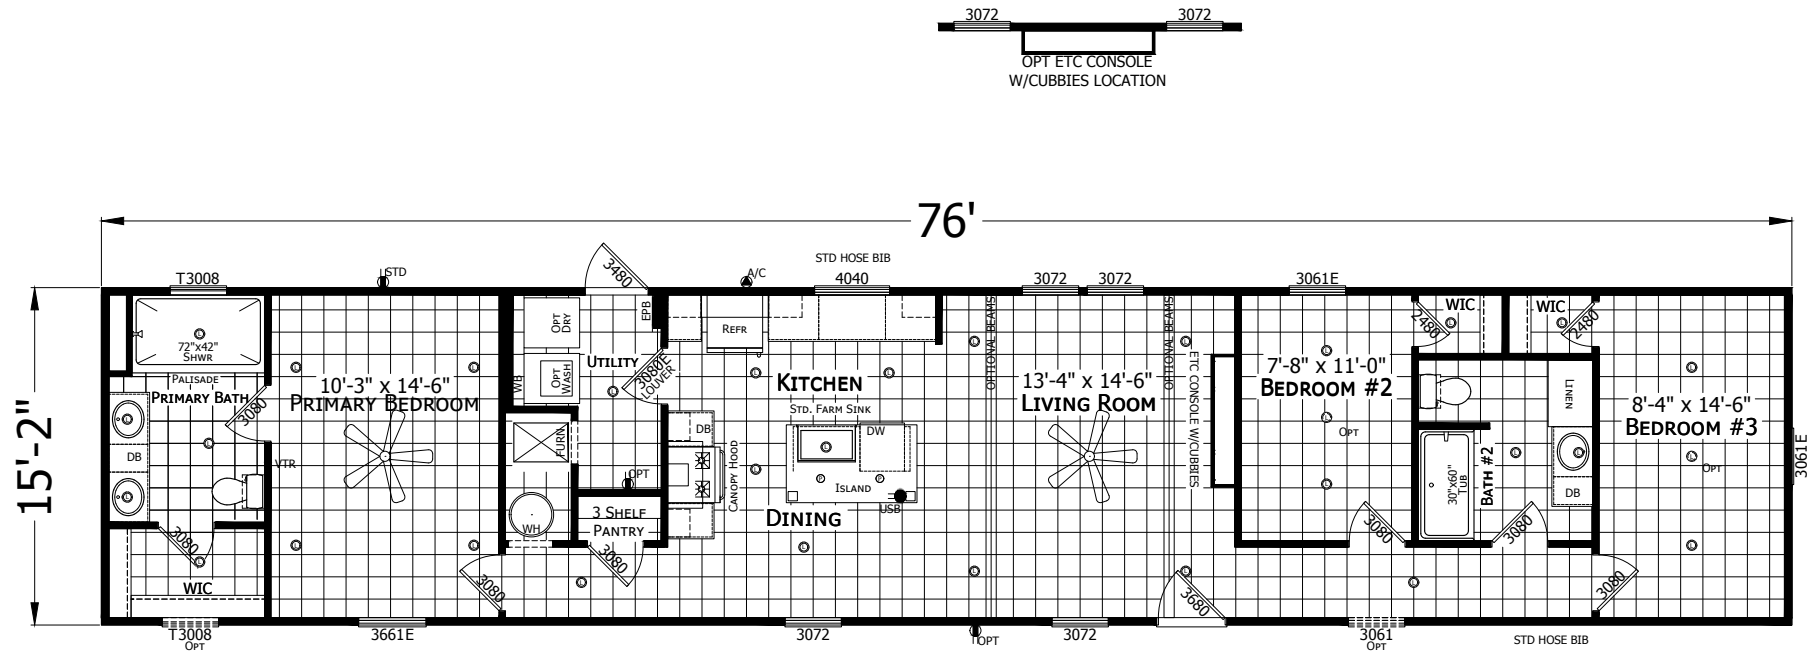

# McFaddin

Homestead Series - Single Section

1,153 SQ. FT. (Approximate) 3 Bedroom, 2 Bath

Last Updated: 10-7-25

**CHAMPION HOMES CENTER**  
 3401 W. Corsicana Hwy  
 Athens, TX 75751

**FactoryExpoDirect.net | 1-800-218-5309**