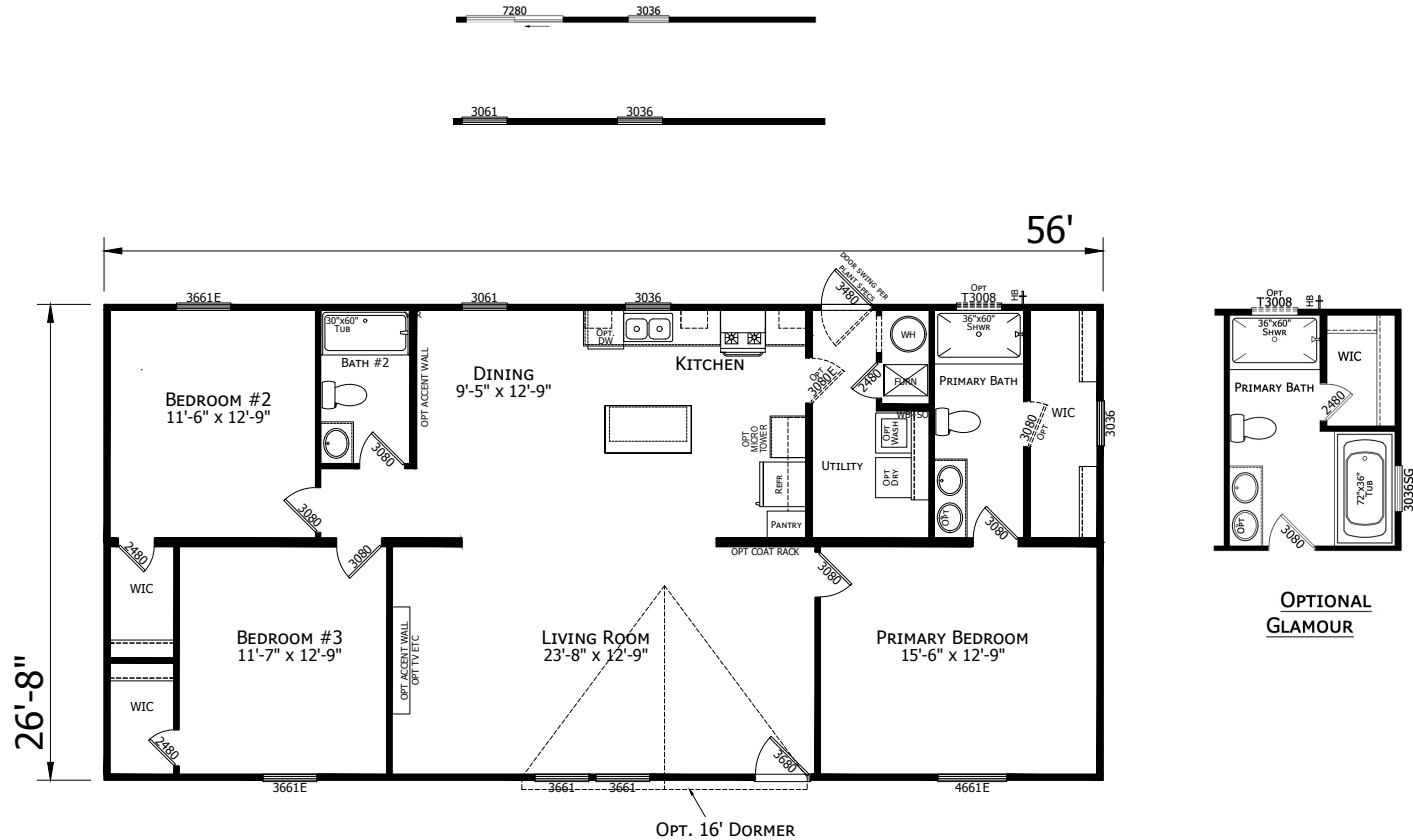

# McMillan

Gateway Series

1,493 SQ. FT. (Approximate) 3 Bedroom, 2 Bath

Last Updated: 1-14-26

**CHAMPION HOMES CENTER**  
 3401 W. Corsicana Hwy  
 Athens, TX 75751

**FactoryExpoDirect.net | 1-800-218-5309**