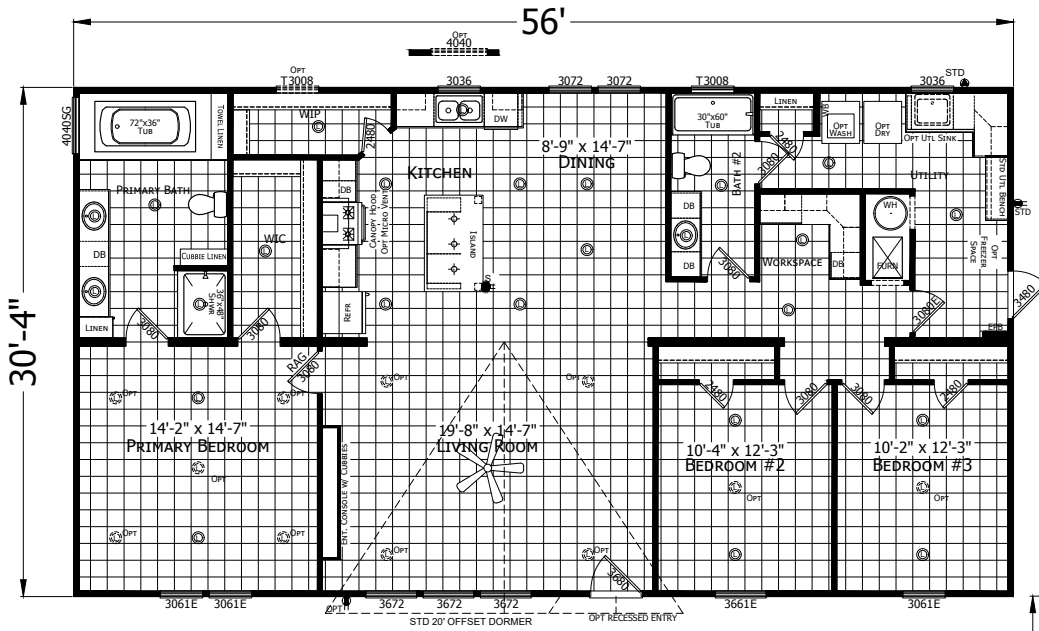

Meadowcrest

Redman New Moon Series - Multi-Section

1699 SQ. FT. (Approximate) 3 Bedroom, 2 Bath

Last Updated: 1-14-25

CHAMPION HOMES CENTER
 3401 W. Corsicana Hwy
 Athens, TX 75751

FactoryExpoDirect.net | 1-800-218-5309