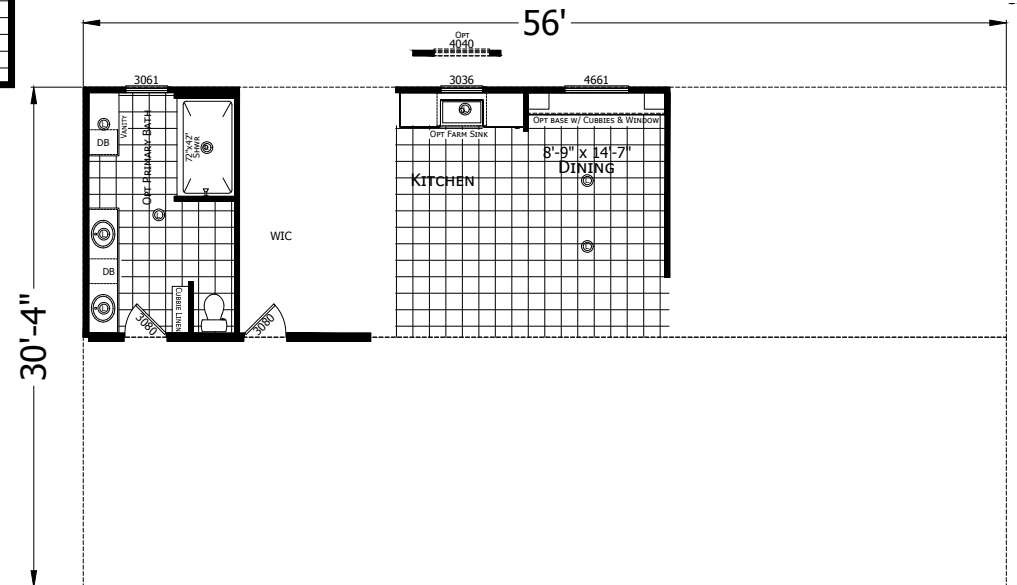

Meadowcrest

Redman New Moon Series - Multi-Section

1699 SQ. FT. (Approximate) 3 Bedroom, 2 Bath

Last Updated: 1-14-25

CHAMPION HOMES CENTER
 3401 W. Corsicana Hwy
 Athens, TX 75751

FactoryExpoDirect.net | 1-800-218-5309