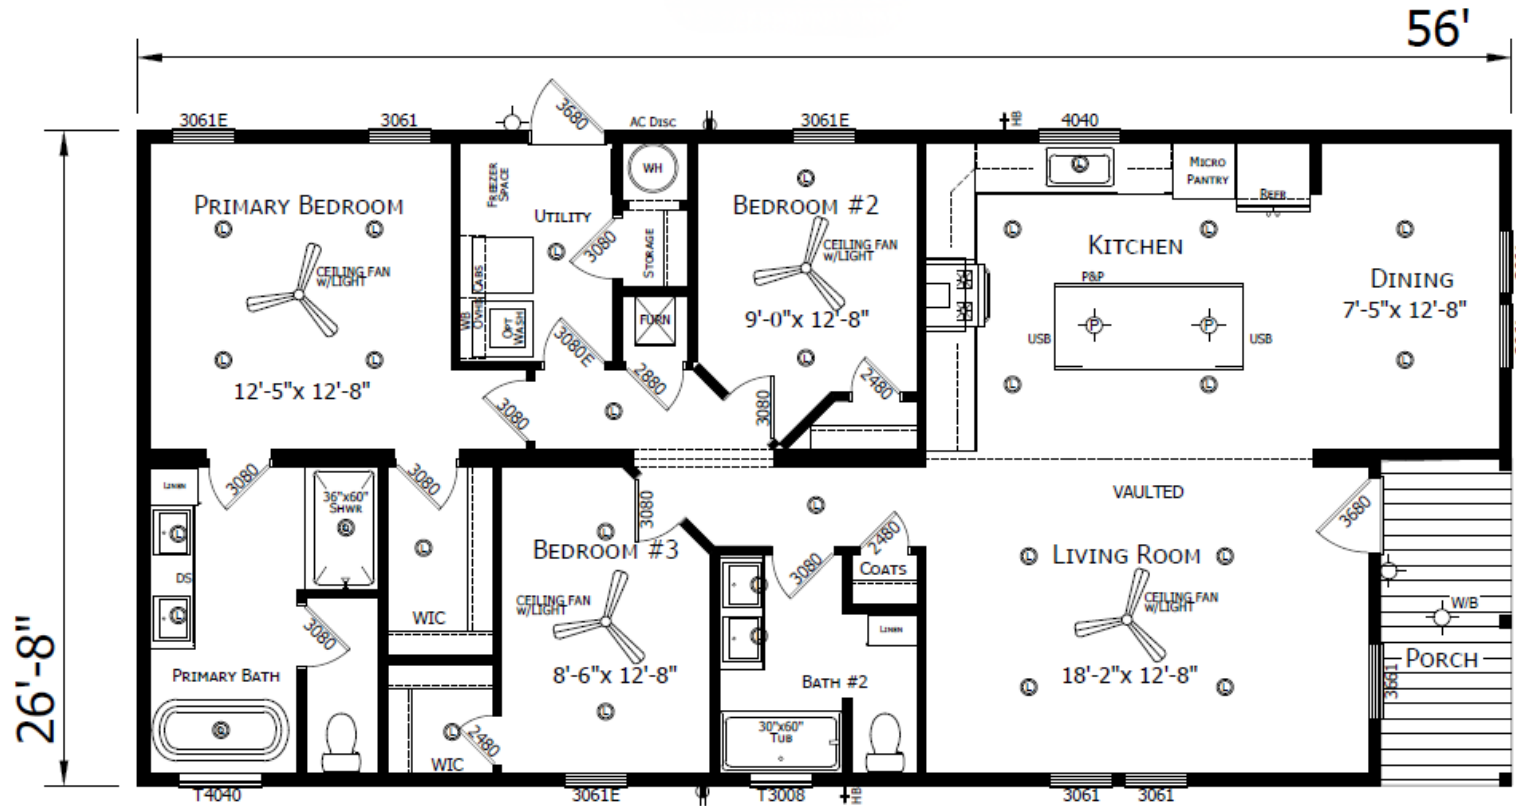

Monsees

Innovation Series - Multi Section

1,494 SQ. FT. (Approximate) 3 Bedroom, 2 Bath

Last Updated: 4-9-26

CHAMPION HOMES CENTER
 3401 W. Corsicana Hwy
 Athens, Texas 75751

FactoryExpoDirect.net | 1-800-218-5309